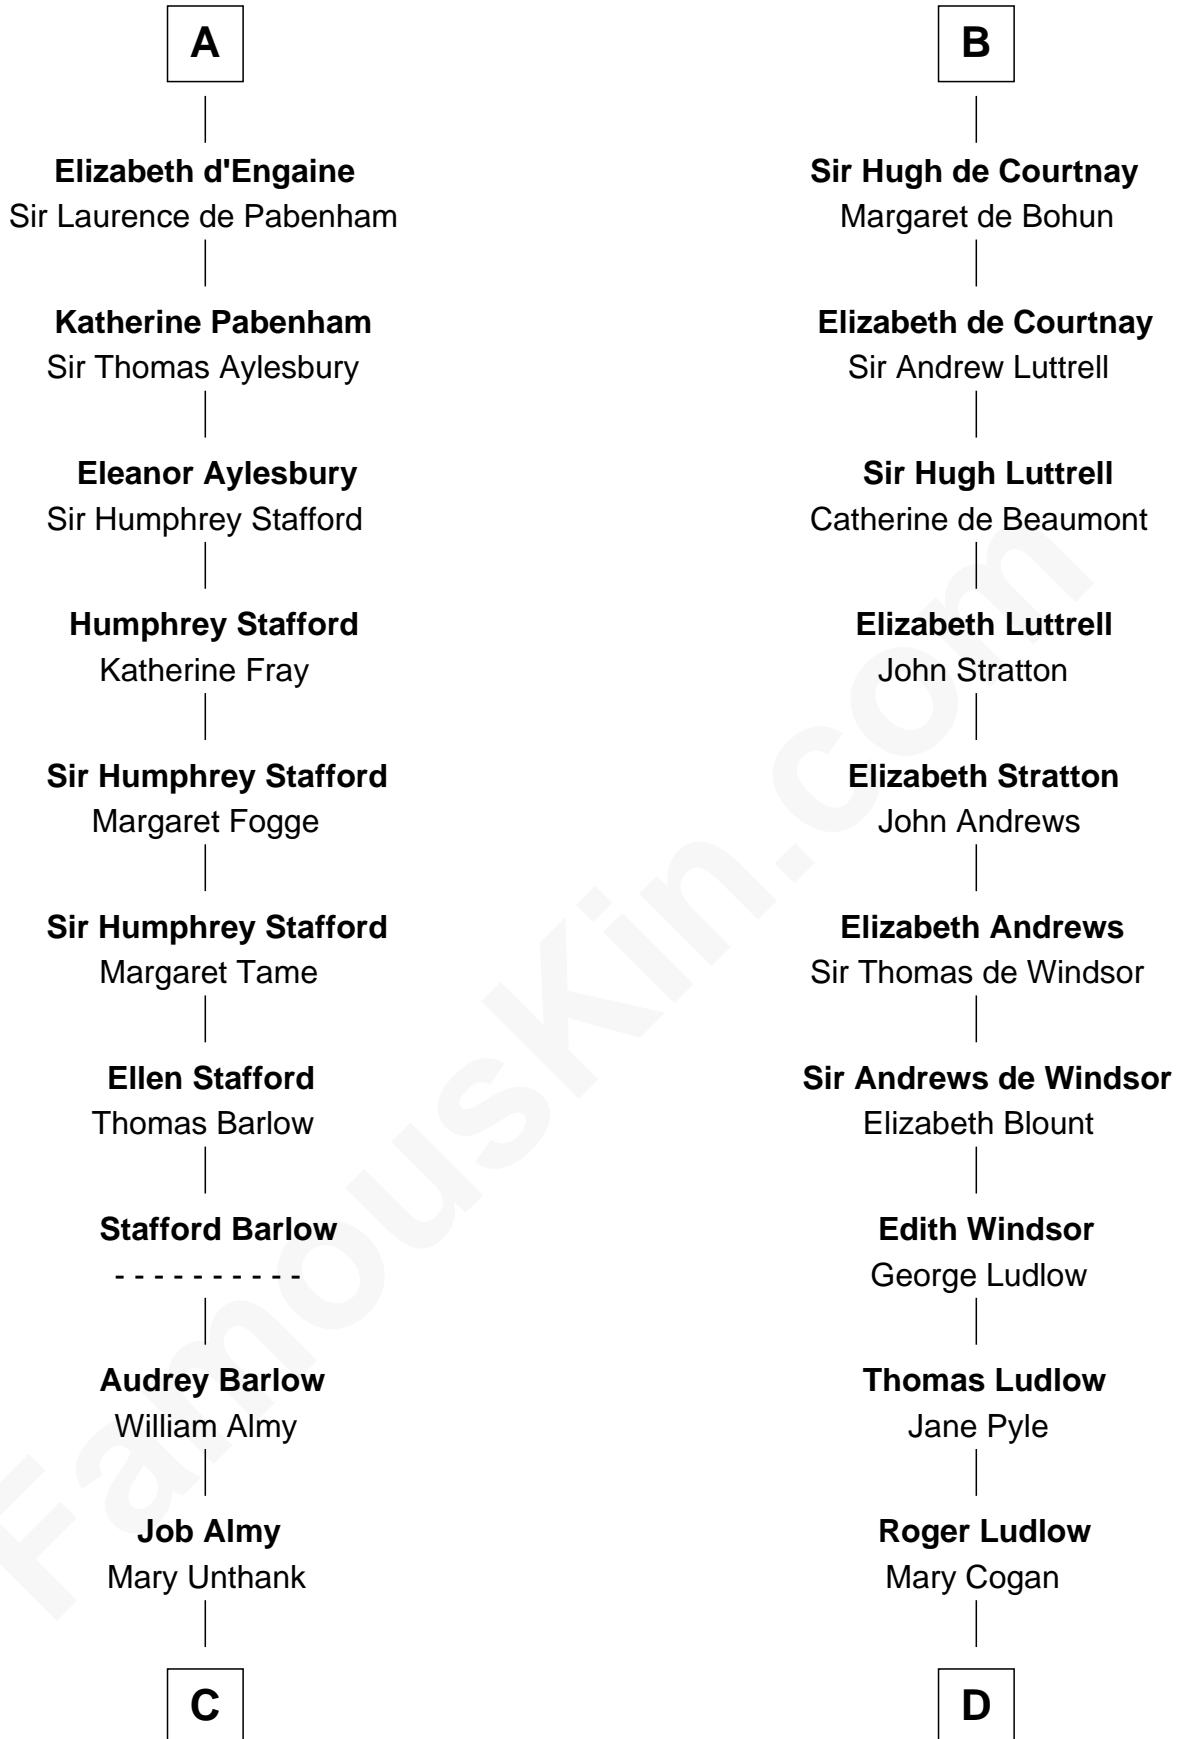

FamousKin.com
Relationship Chart of
Robert Townsend

Member of the Culper Spy Ring during the American Revolution

20th cousin of

Caleb Brewster

Member of the Culper Spy Ring during the American Revolution

C

Audrey Almy
James Townsend

Jacob Townsend
Phoebe Seaman

Samuel Townsend
Sarah Stoddard

Robert Townsend
Spy known as "Culper Jr."

D

Sarah Ludlow
Rev. Nathaniel Brewster

Daniel Brewster
Anna Jayne

Benjamin Brewster
Sarah Biggs

Caleb Brewster
Member of the Culper Spy Ring

FamousKin.com