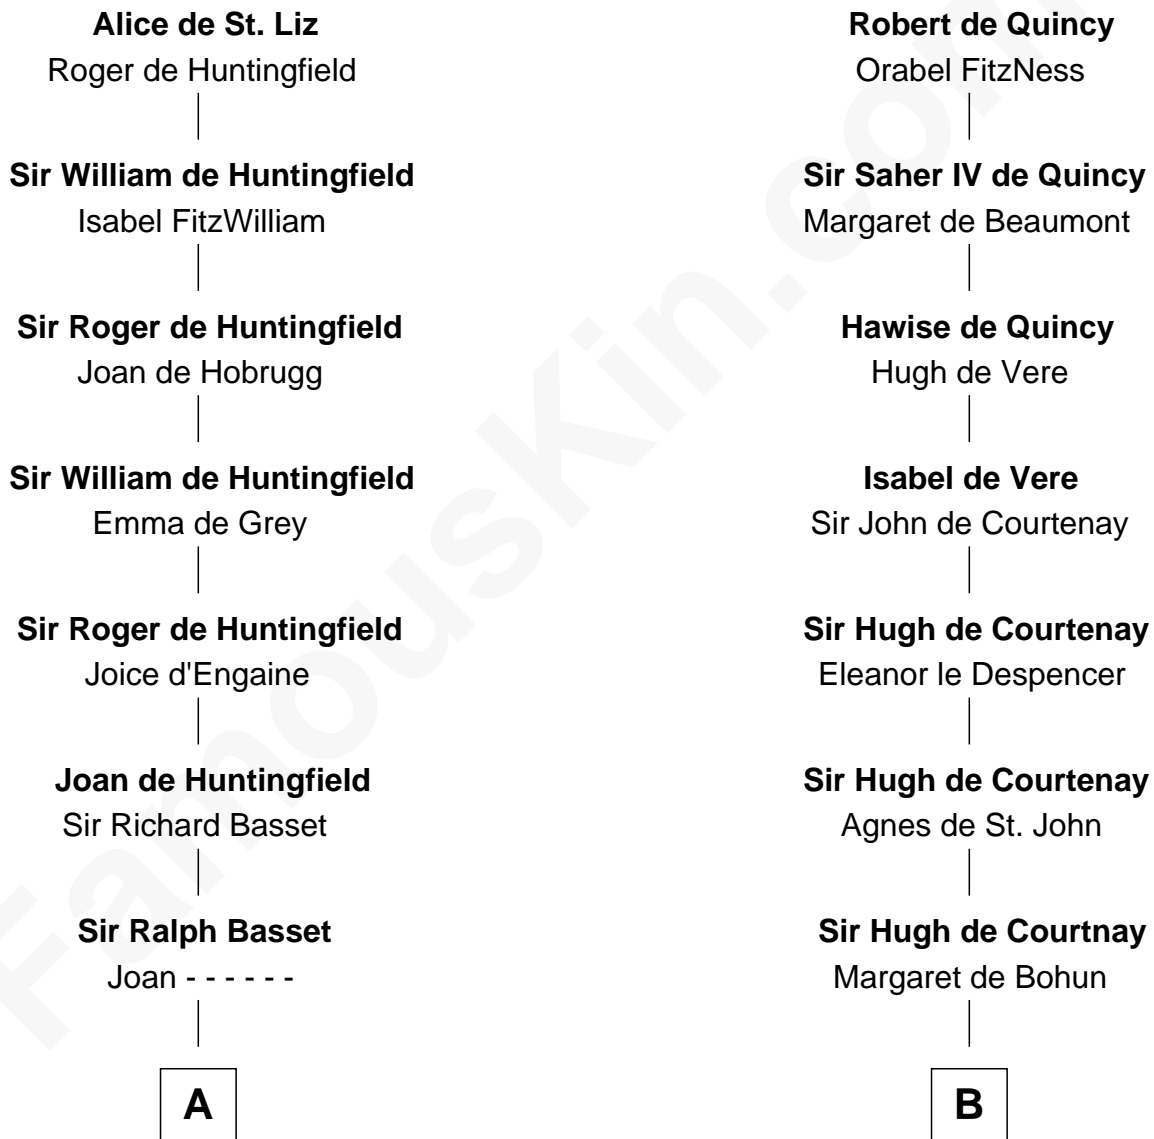

**FamousKin.com**  
**Relationship Chart of**  
**Robert Townsend**

*Member of the Culper Spy Ring during the American Revolution*

**19th cousin 2 times removed of**

**Caleb Brewster**

*Member of the Culper Spy Ring during the American Revolution*

**Saheer I de Quincy**

Maud de St. Liz

**C**

**Job Almy**  
Mary Unthank

**Audrey Almy**  
James Townsend

**Jacob Townsend**  
Phoebe Seaman

**Samuel Townsend**  
Sarah Stoddard

**Robert Townsend**  
*Spy known as "Culper Jr."*

**D**

**Daniel Brewster**  
Anna Jayne

**Benjamin Brewster**  
Sarah Biggs

**Caleb Brewster**  
*Member of the Culper Spy Ring*

FamousKin.com