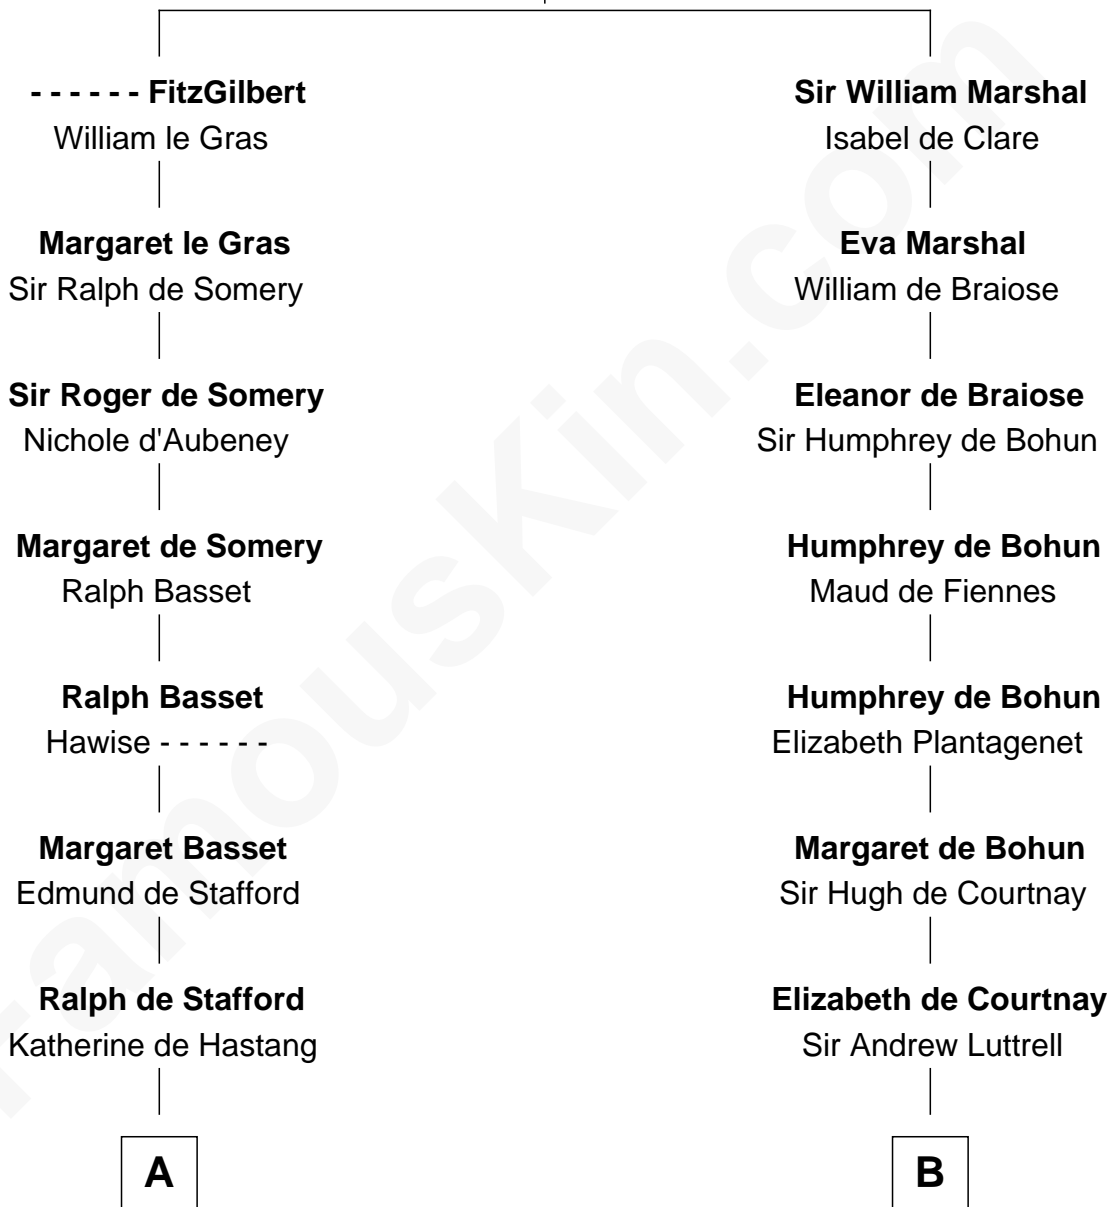

**FamousKin.com**  
**Relationship Chart of**  
**Robert Townsend**

*Member of the Culper Spy Ring during the American Revolution*

**18th cousin 3 times removed of**

**Caleb Brewster**

*Member of the Culper Spy Ring during the American Revolution*

**John FitzGilbert**  
Sybilla of Salisbury

**C**

**Job Almy**  
Mary Unthank

**Audrey Almy**  
James Townsend

**Jacob Townsend**  
Phoebe Seaman

**Samuel Townsend**  
Sarah Stoddard

**Robert Townsend**  
*Spy known as "Culper Jr."*

**D**

**Benjamin Brewster**  
Sarah Biggs

**Caleb Brewster**  
*Member of the Culper Spy Ring*

FamousKin.com