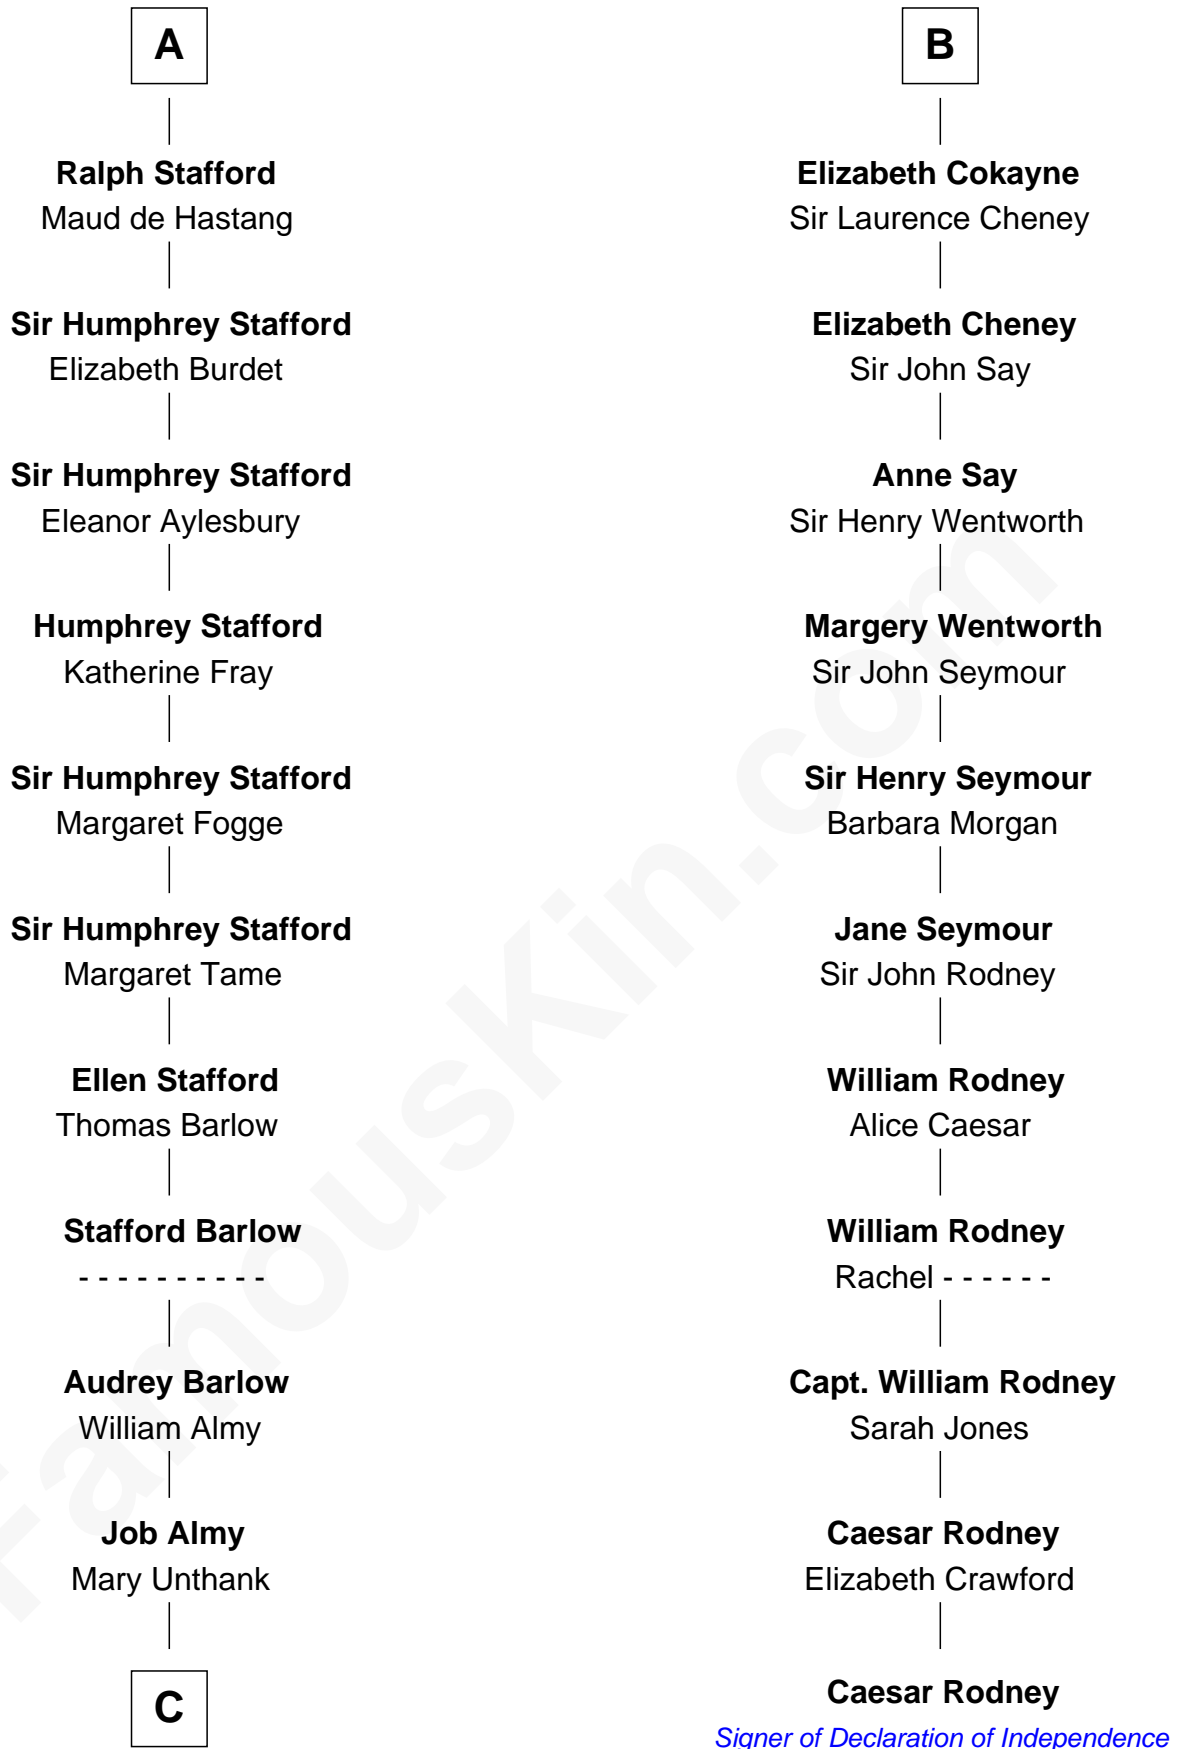

FamousKin.com

Relationship Chart of

Robert Townsend

Member of the Culper Spy Ring during the American Revolution

17th cousin 3 times removed of

Caesar Rodney

Signer of the Declaration of Independence

Bertrade de Montfort

Hugh de Kevelioc

C

—
Audrey Almy
James Townsend

—
Jacob Townsend
Phoebe Seaman

—
Samuel Townsend
Sarah Stoddard

—
Robert Townsend
Spy known as "Culper Jr."

FamousKin.com