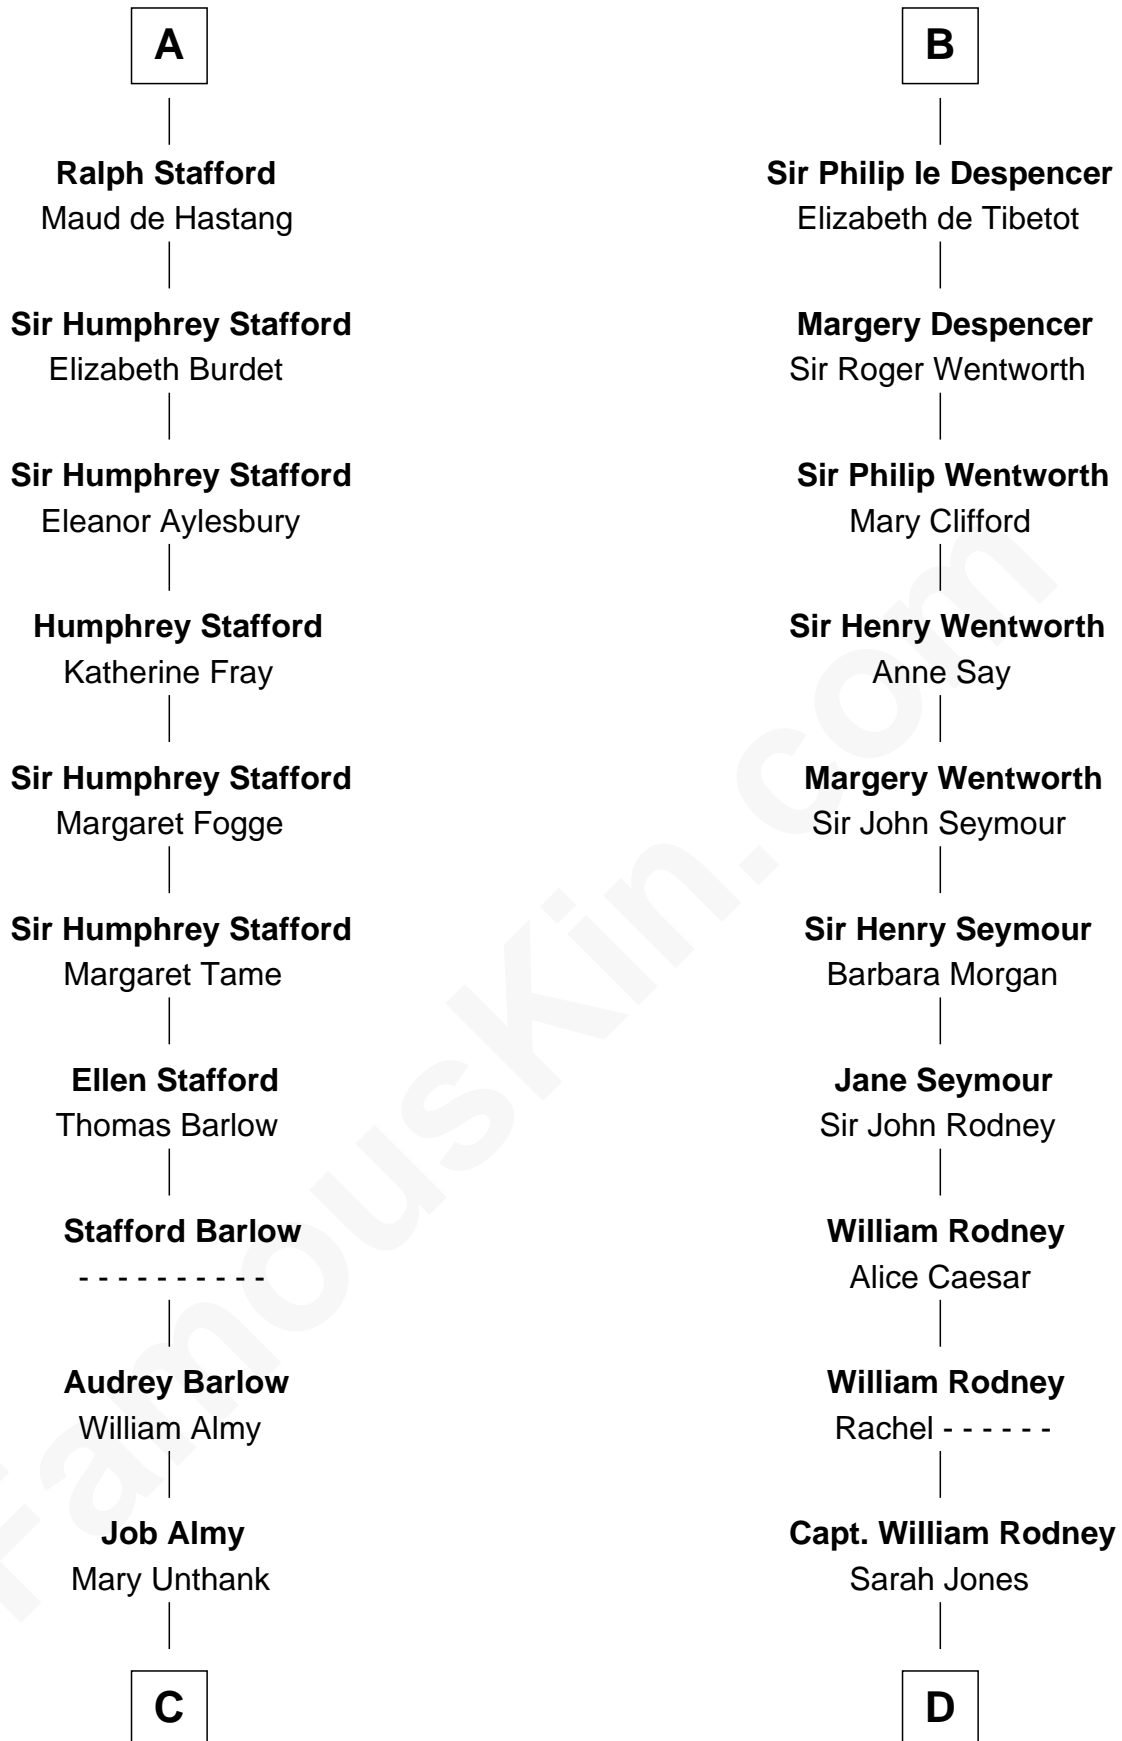

## Relationship Chart of

### Robert Townsend

Member of the Culper Spy Ring during the American Revolution

18th cousin 2 times removed of

### Caesar Rodney

Signer of the Declaration of Independence

**C**

**Audrey Almy**  
James Townsend

**Jacob Townsend**  
Phoebe Seaman

**Samuel Townsend**  
Sarah Stoddard

**Robert Townsend**  
*Spy known as "Culper Jr."*