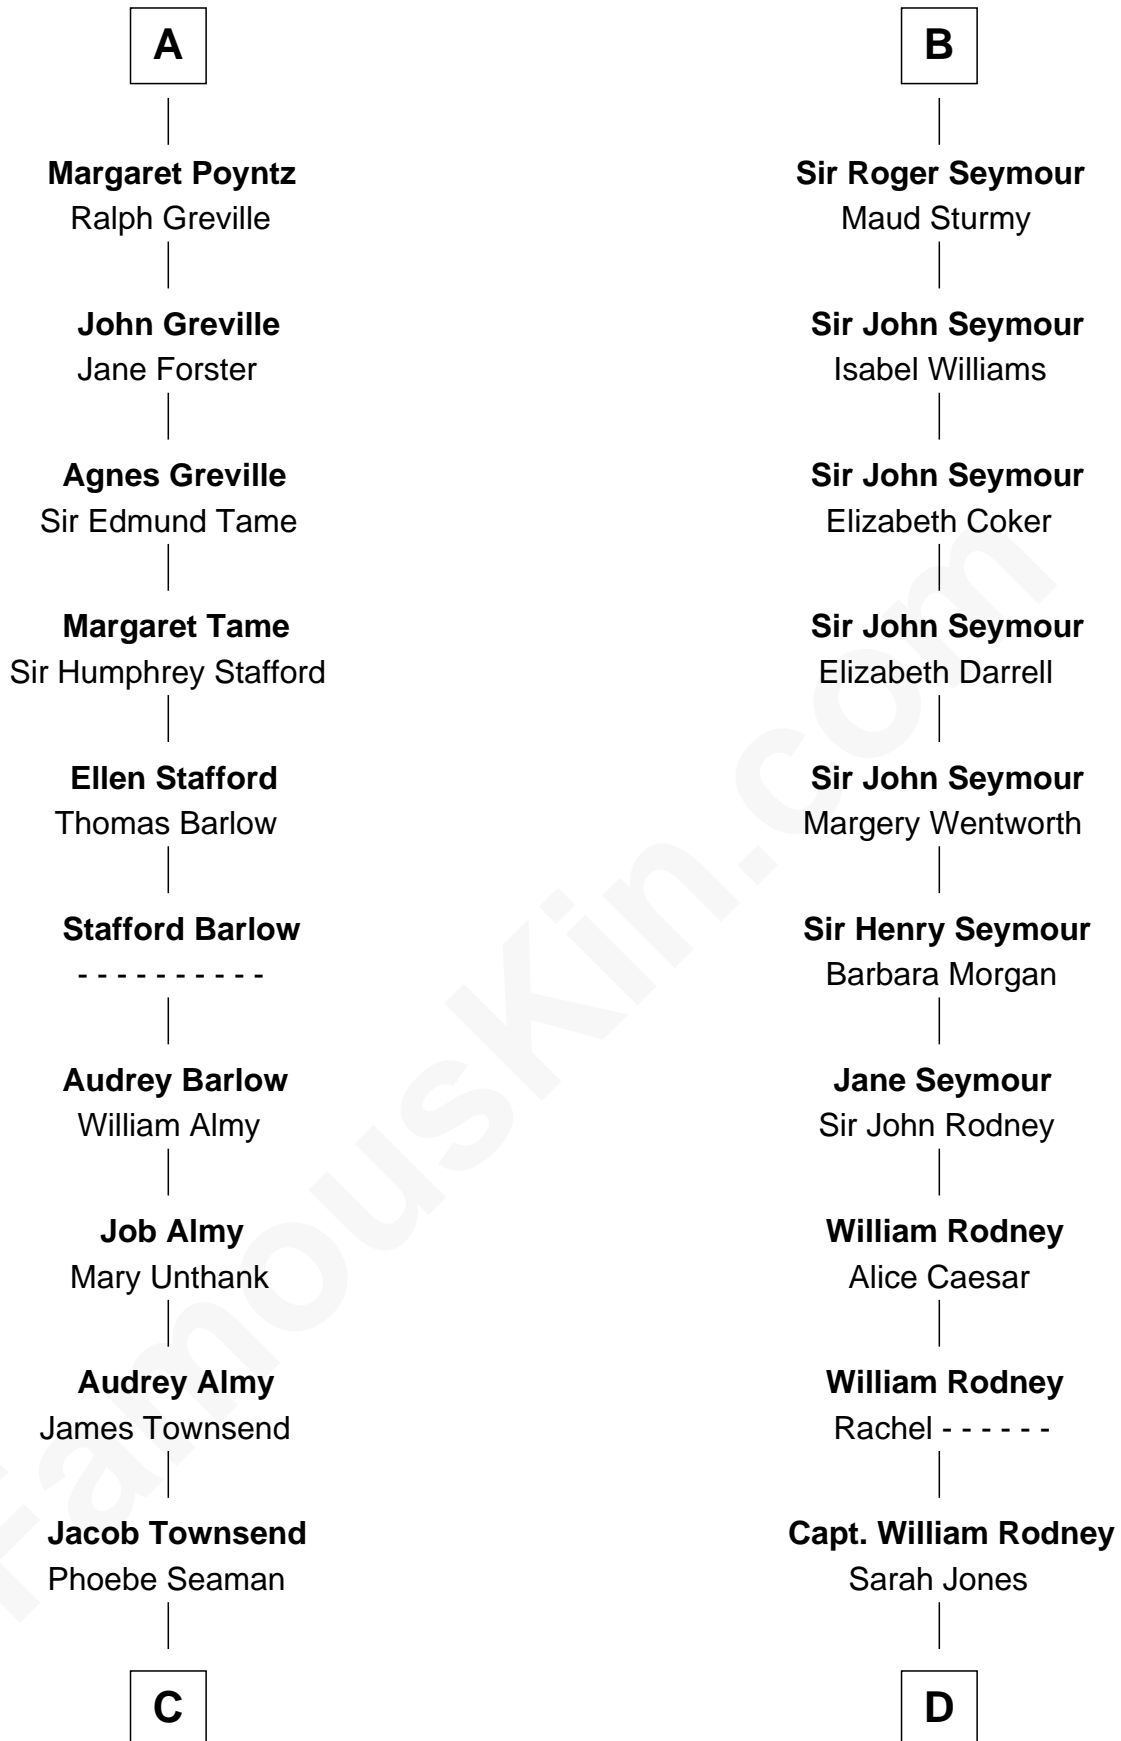

## Relationship Chart of

### Robert Townsend

*Member of the Culper Spy Ring during the American Revolution*

18th cousin of

### Caesar Rodney

*Signer of the Declaration of Independence*

**William Malet**

-----

**C**

**Samuel Townsend**

Sarah Stoddard

**Robert Townsend**

*Spy known as "Culper Jr."*

**D**

**Caesar Rodney**

Elizabeth Crawford

**Caesar Rodney**

*Signer of Declaration of Independence*

FamousKin.com