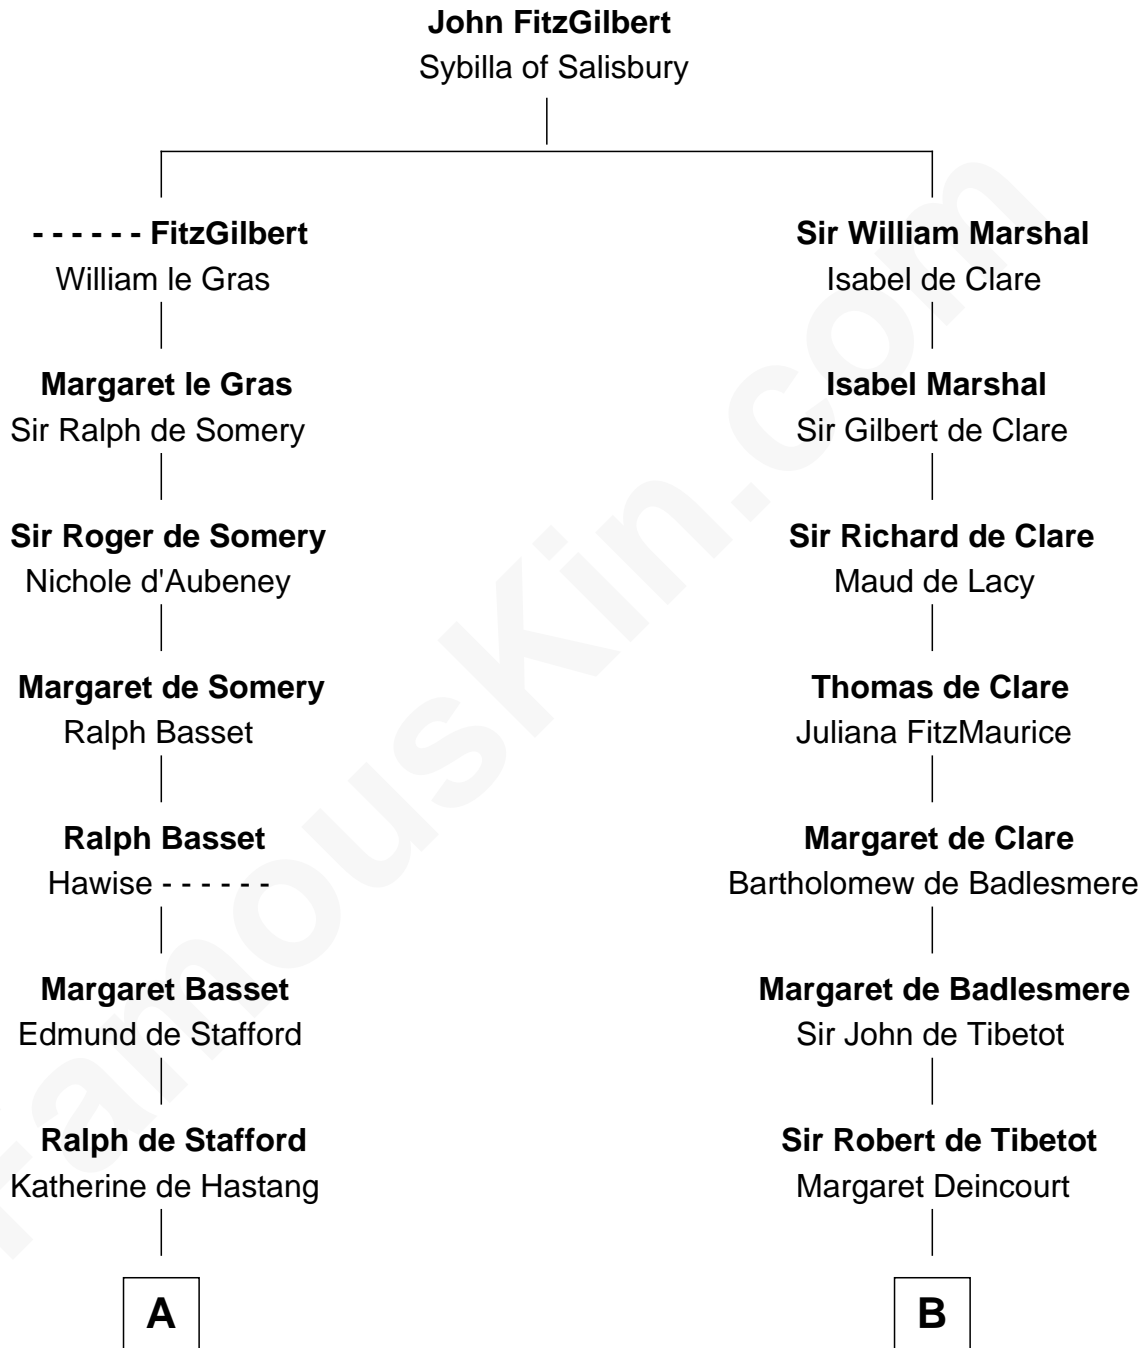

## Relationship Chart of

### Robert Townsend

*Member of the Culper Spy Ring during the American Revolution*

18th cousin 3 times removed of

### Caesar Rodney

*Signer of the Declaration of Independence*

**C**

**Job Almy**  
Mary Unthank

**Audrey Almy**  
James Townsend

**Jacob Townsend**  
Phoebe Seaman

**Samuel Townsend**  
Sarah Stoddard

**Robert Townsend**  
*Spy known as "Culper Jr."*