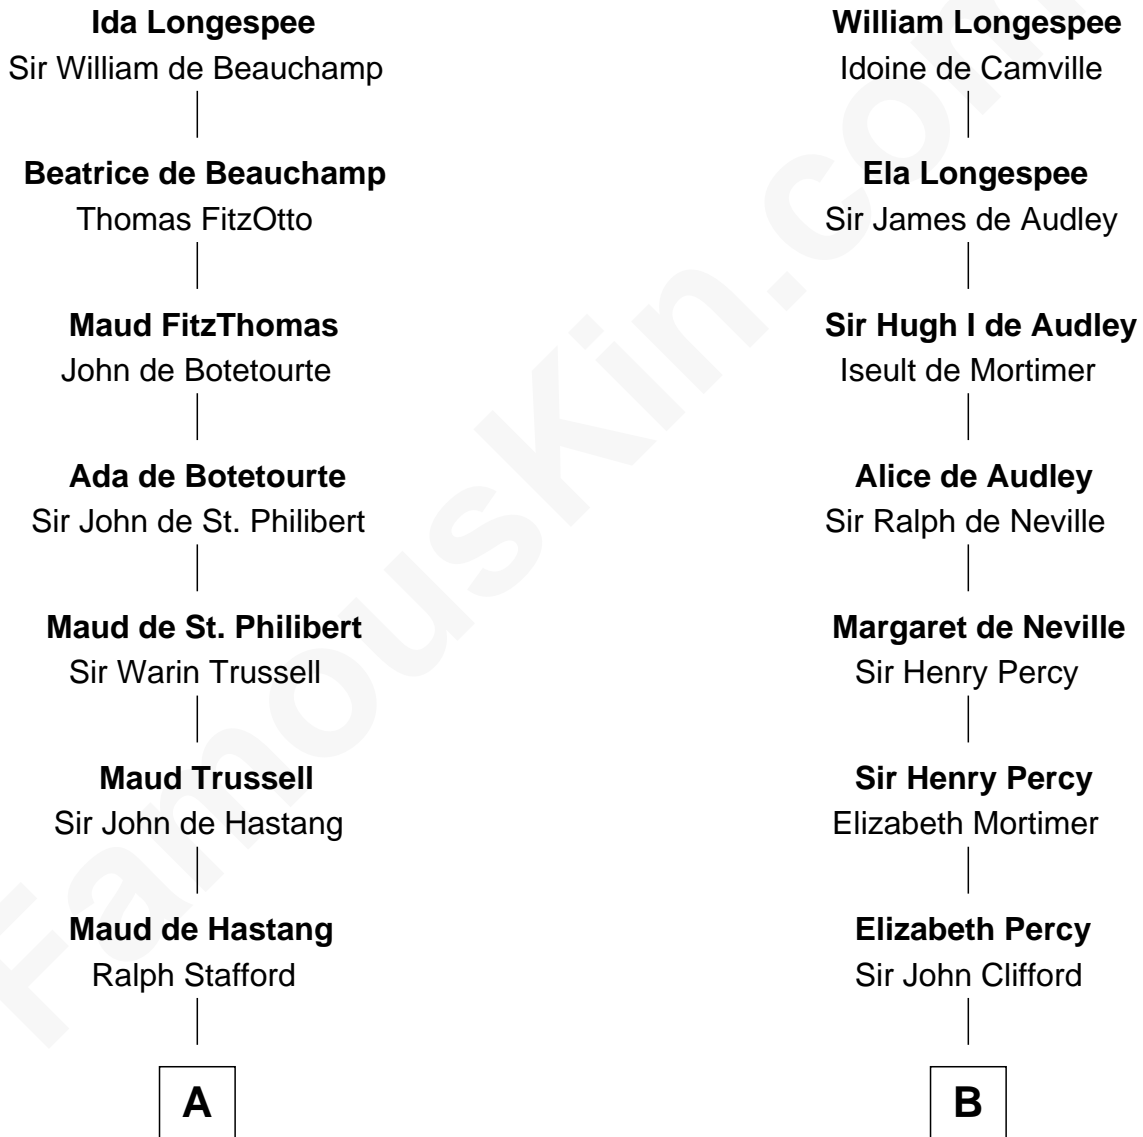

FamousKin.com

Relationship Chart of

Robert Townsend

Member of the Culper Spy Ring during the American Revolution

16th cousin 3 times removed of

Caesar Rodney

Signer of the Declaration of Independence

Sir William Longespee

Ela of Salisbury

C

—
Jacob Townsend

Phoebe Seaman

—
Samuel Townsend

Sarah Stoddard

—
Robert Townsend

Spy known as "Culper Jr."