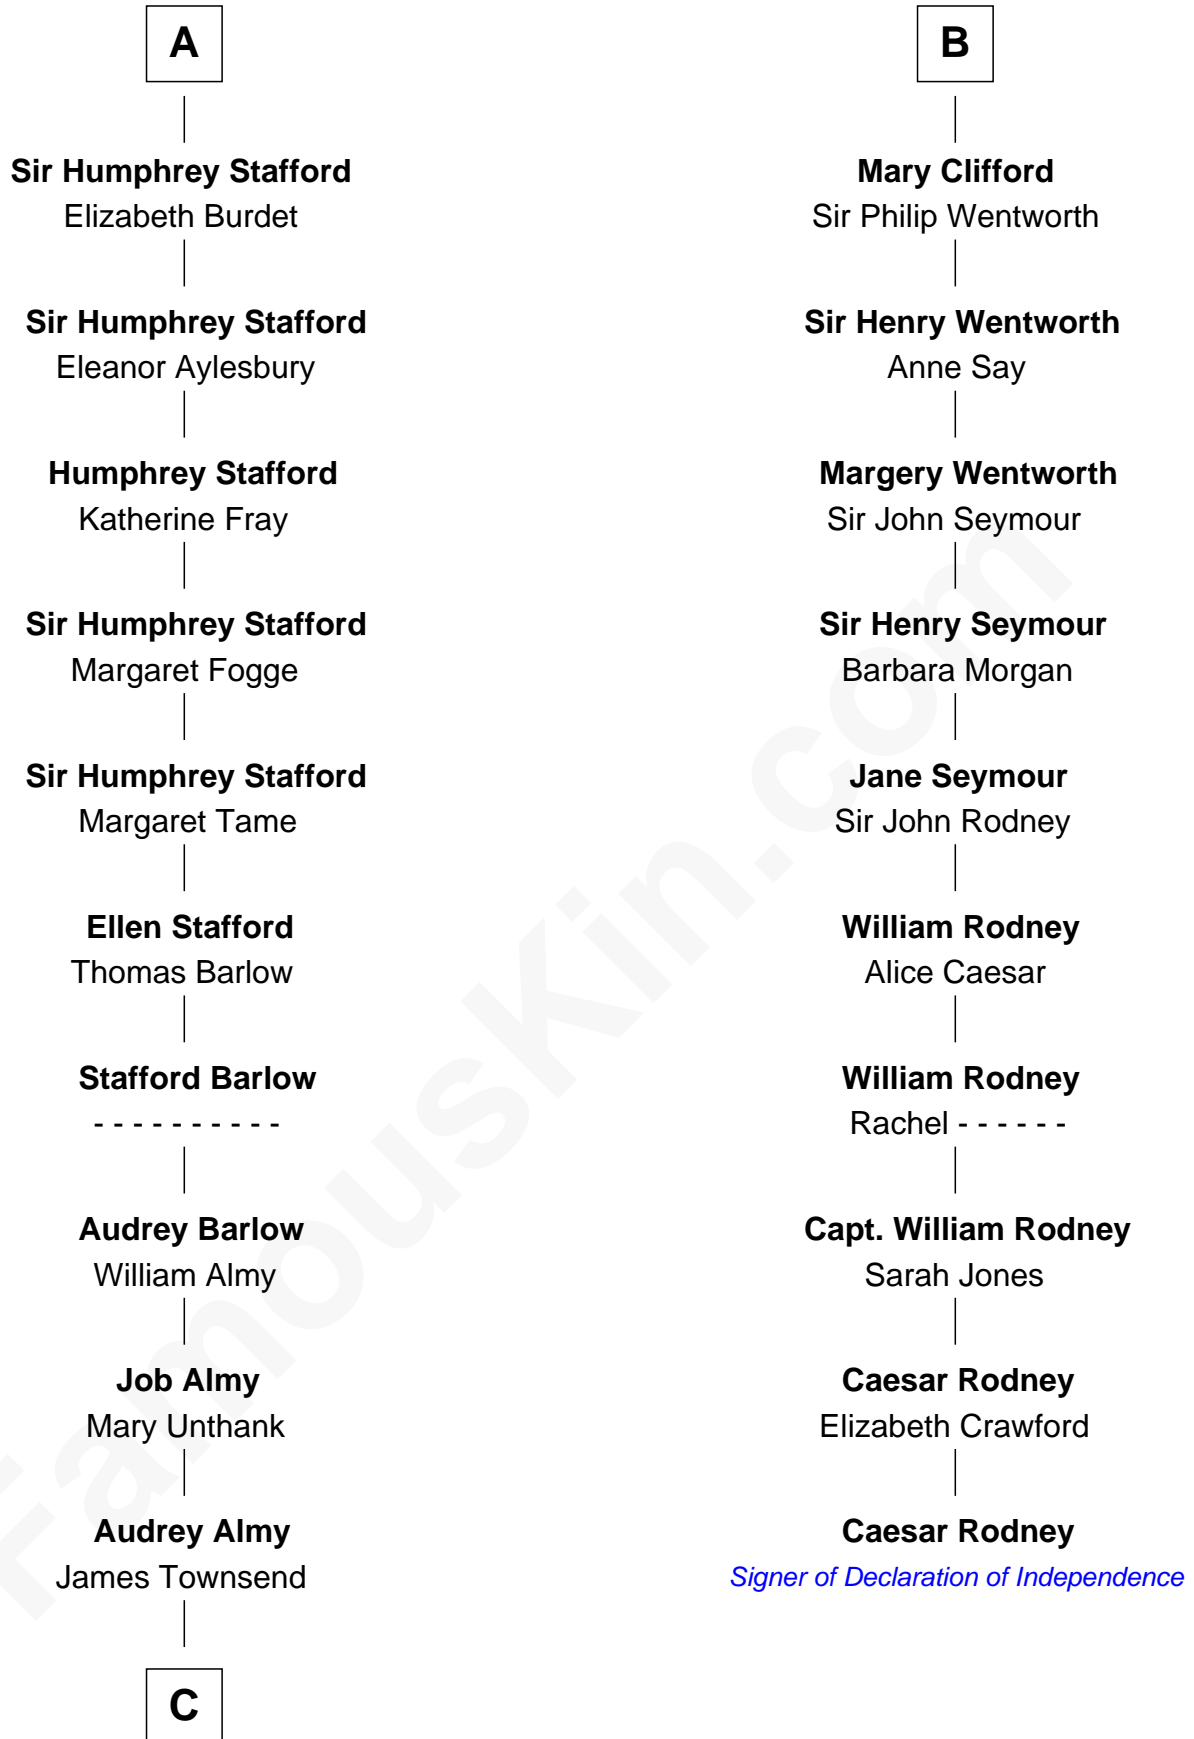

FamousKin.com

Relationship Chart of

Robert Townsend

Member of the Culper Spy Ring during the American Revolution

16th cousin 3 times removed of

Caesar Rodney

Signer of the Declaration of Independence

Sir William Longespee

Ela of Salisbury

C

—
Jacob Townsend

Phoebe Seaman

—
Samuel Townsend

Sarah Stoddard

—
Robert Townsend

Spy known as "Culper Jr."