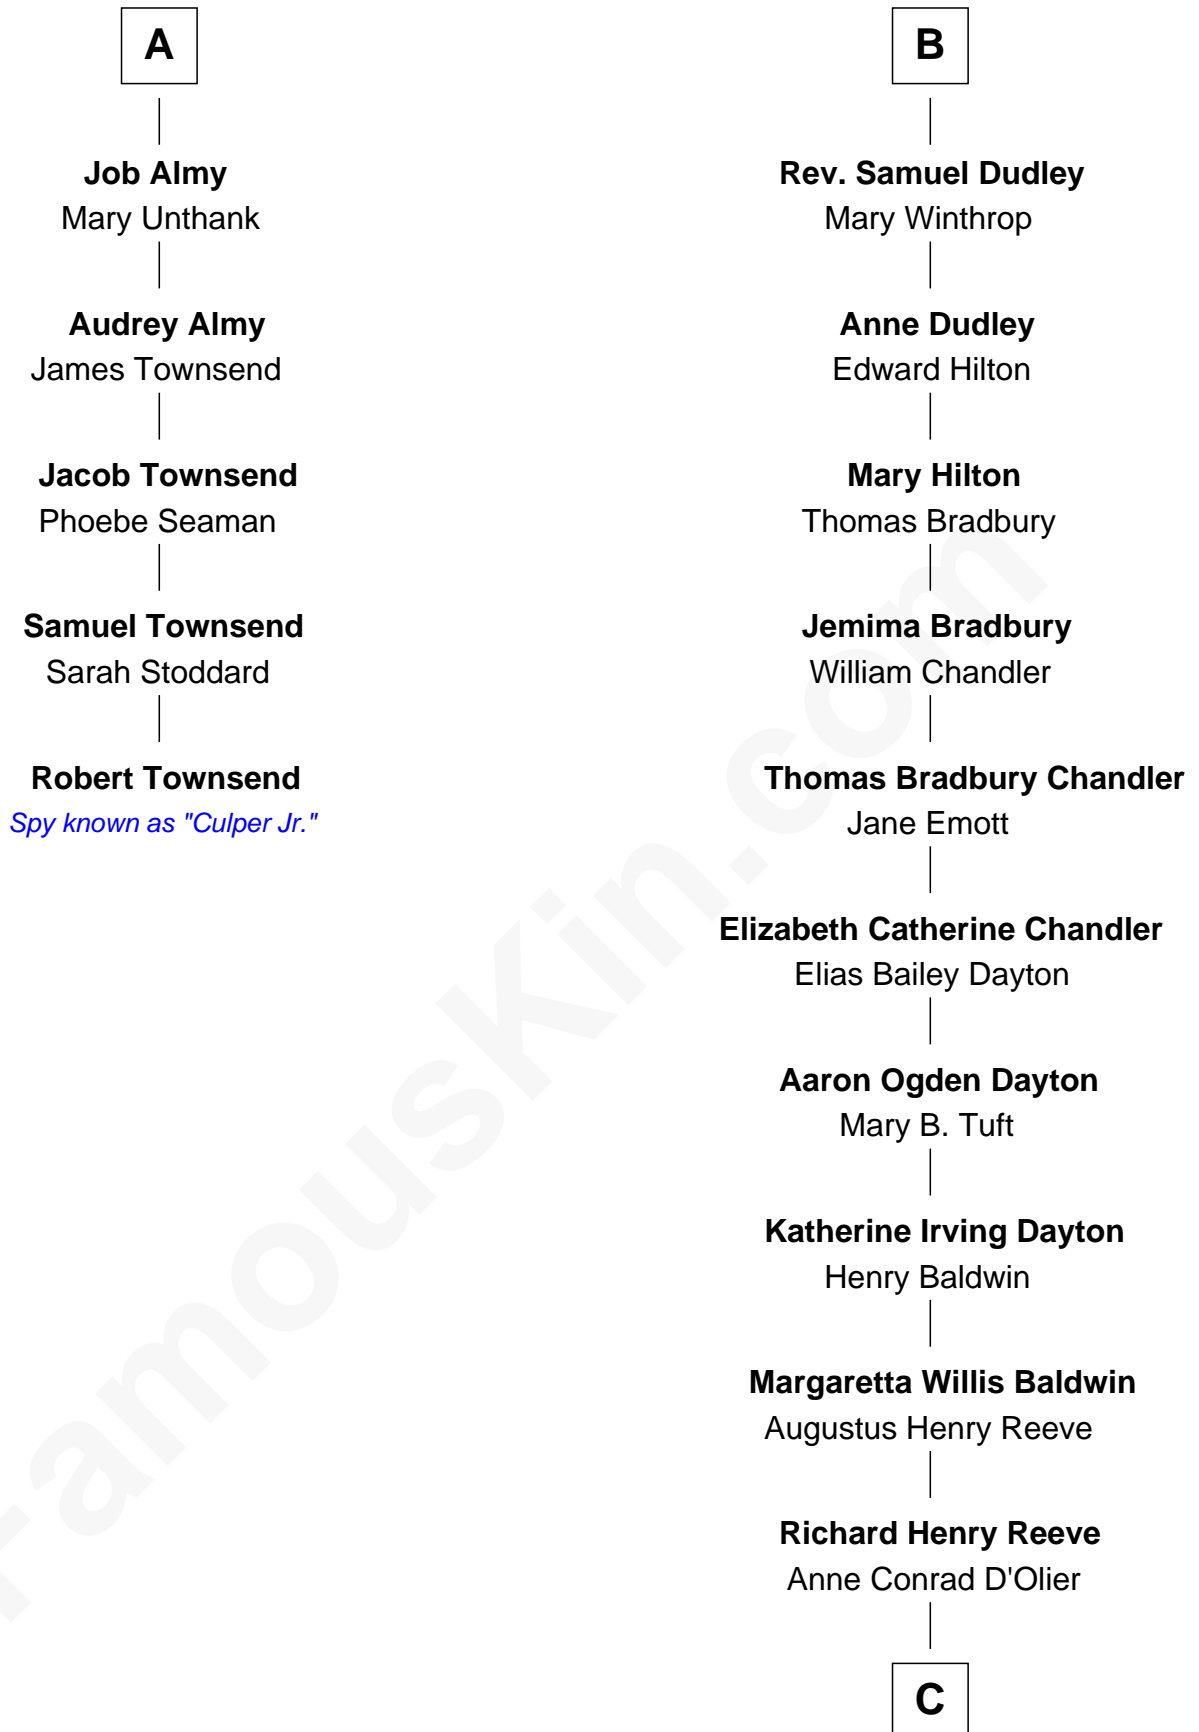

FamousKin.com

Relationship Chart of

Robert Townsend

Member of the Culper Spy Ring during the American Revolution

11th cousin 7 times removed of

Christopher Reeve
Movie Actor

C

Franklin D'Olier Reeve

Barbara Pitney Lamb

Christopher Reeve

Movie Actor

FamousKin.com