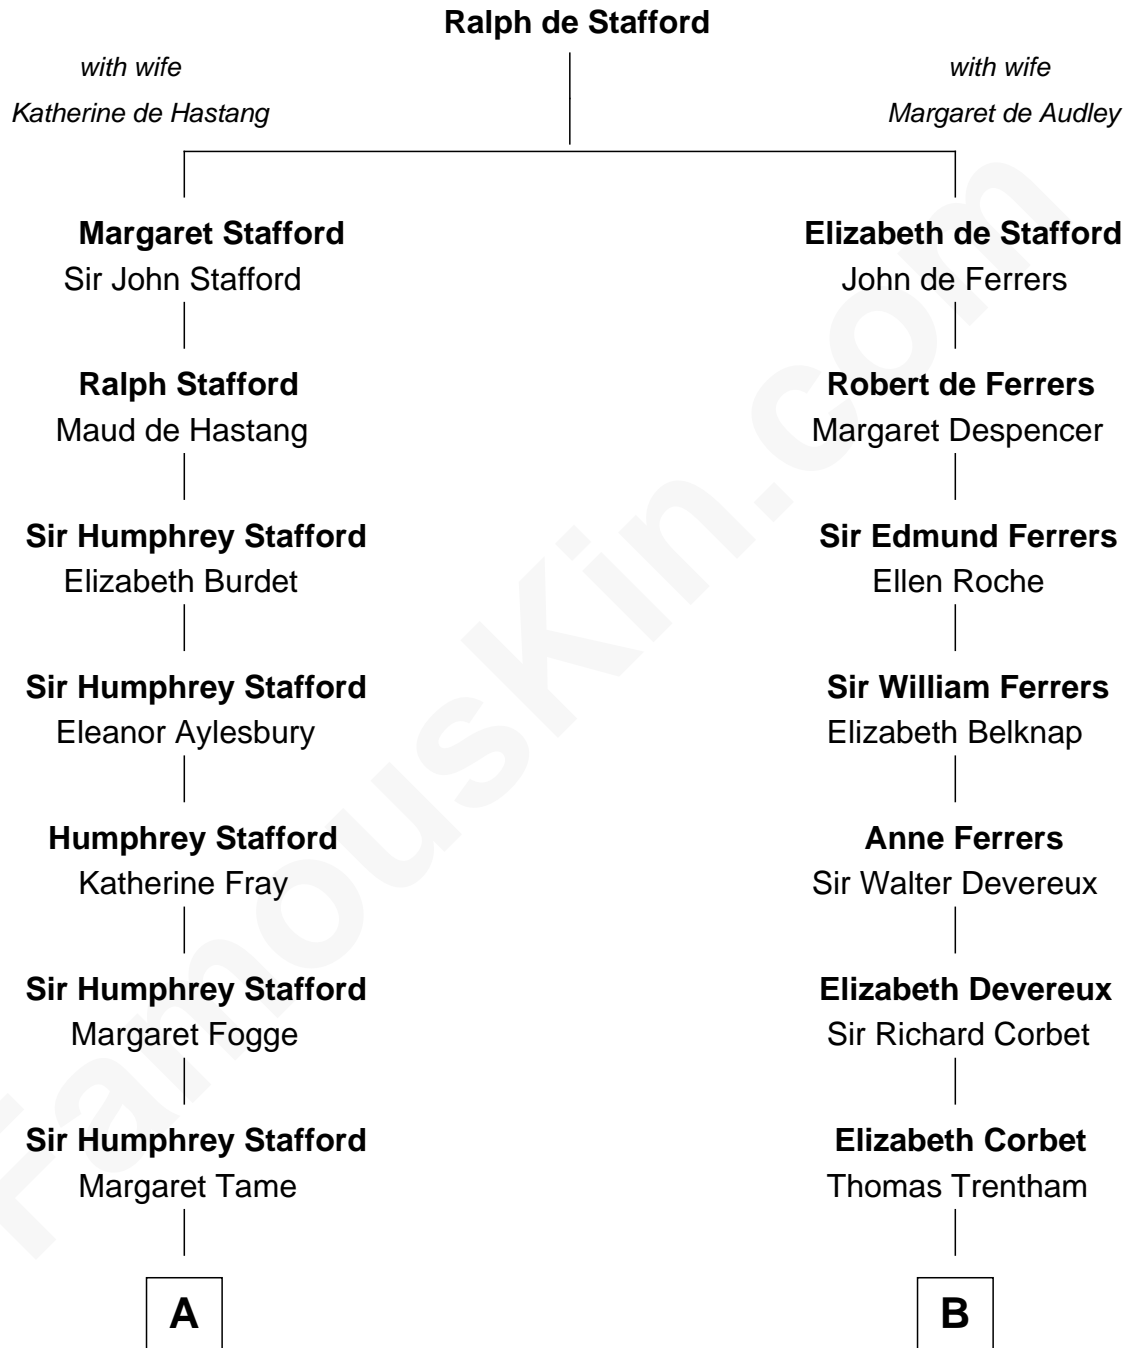

FamousKin.com

Relationship Chart of

Robert Townsend

Member of the Culper Spy Ring during the American Revolution

14th cousin 7 times removed of

Christopher Reeve
Movie Actor

C

—
Sarah Wyatt Carpenter

Richard Henry Reeve

—
Augustus Henry Reeve

Margaretta Willis Baldwin

—
Richard Henry Reeve

Anne Conrad D'Olier

—
Franklin D'Olier Reeve

Barbara Pitney Lamb

—
Christopher Reeve