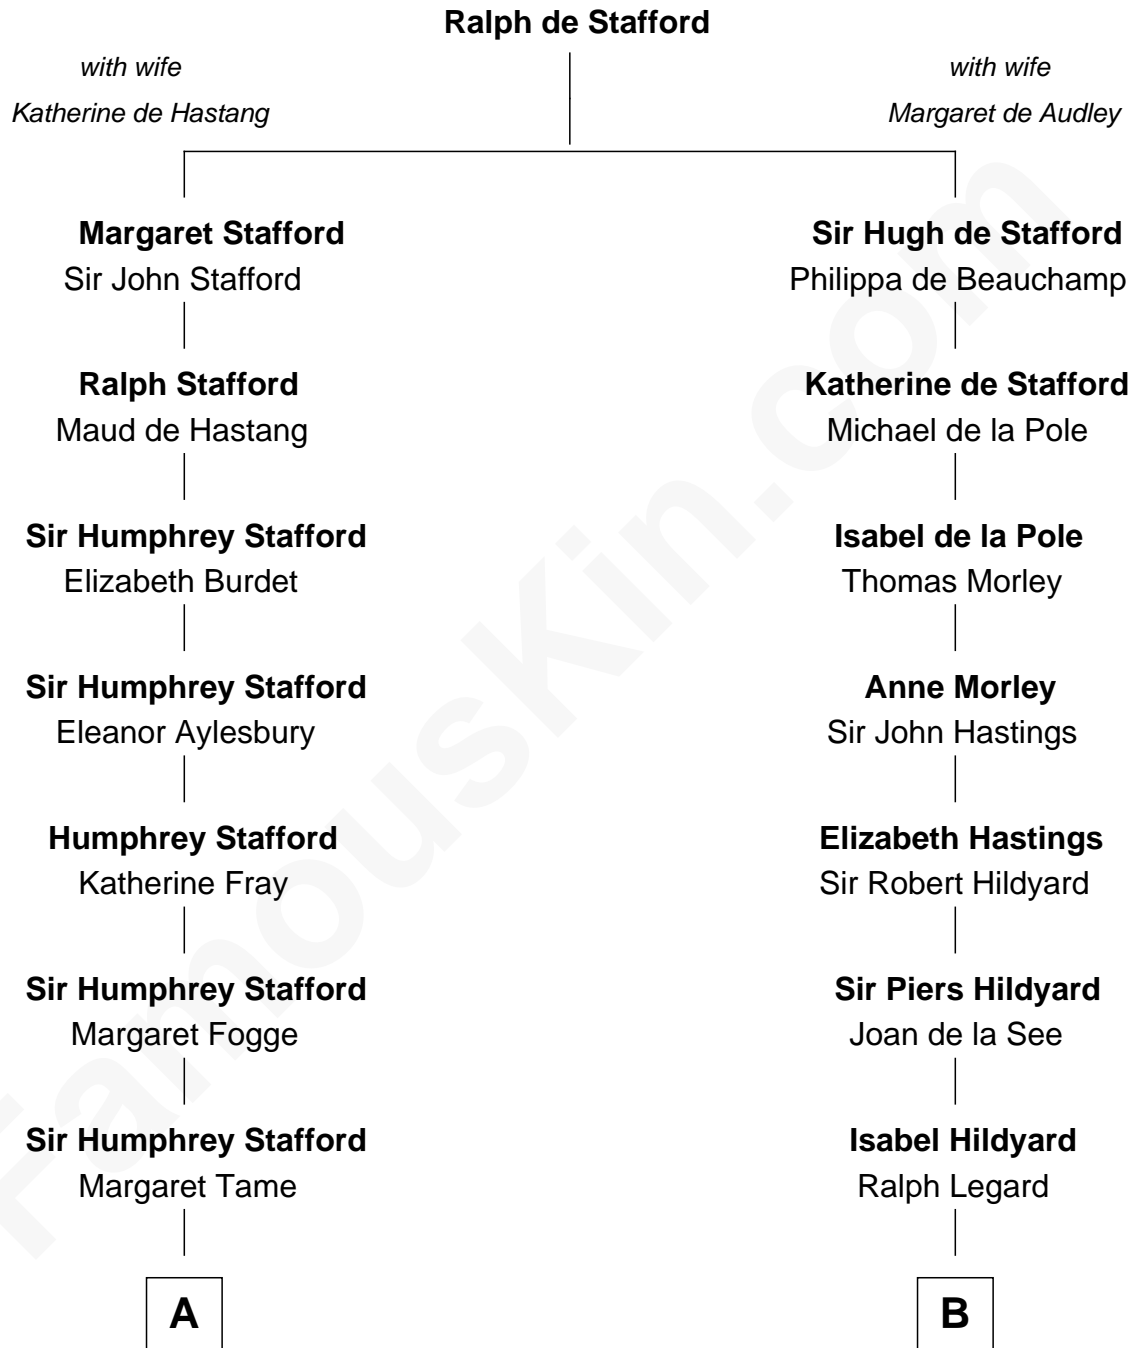

FamousKin.com

Relationship Chart of

Robert Townsend

Member of the Culper Spy Ring during the American Revolution

14th cousin 5 times removed of

Roy Rogers

Cowboy movie actor and singer

C

Archer Womack

Patricia Adeline Hatchett

Mattie M. Womack

Andrew E. Slye

Roy Rogers

Cowboy movie actor and singer

FamousKin.com