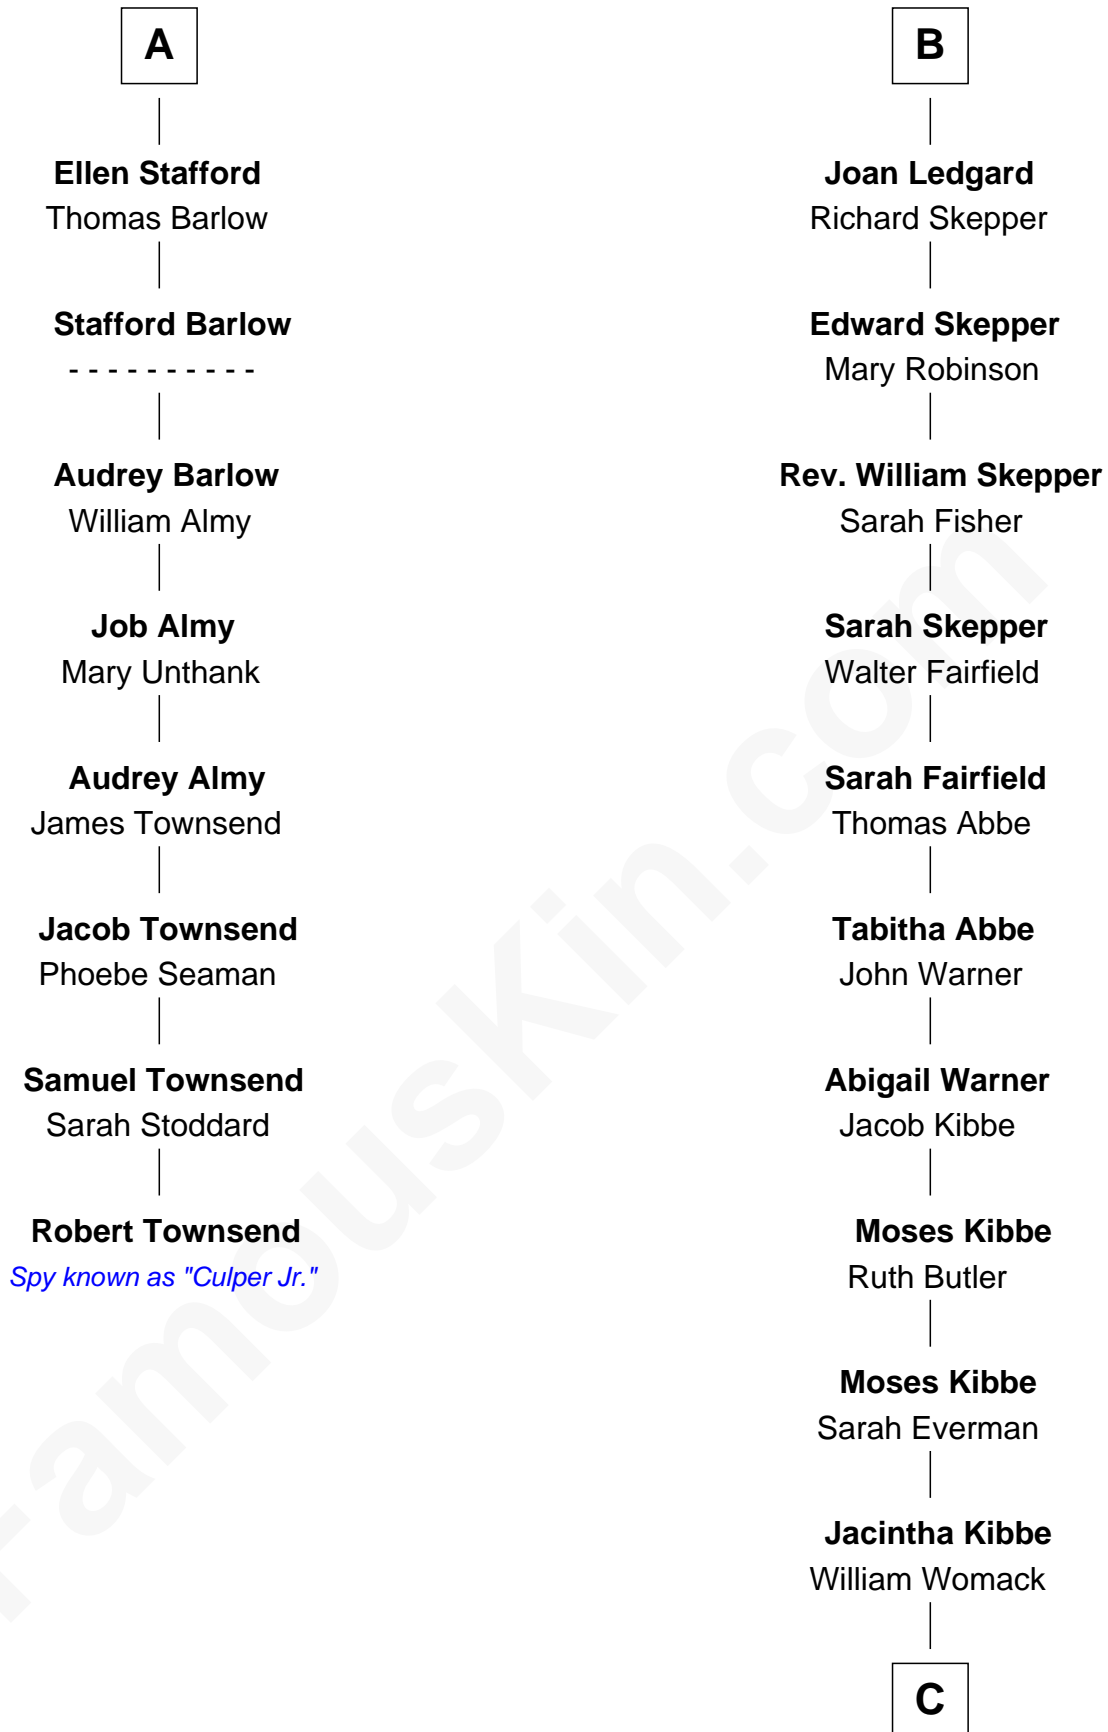

FamousKin.com

Relationship Chart of

Robert Townsend

Member of the Culper Spy Ring during the American Revolution

14th cousin 5 times removed of

Roy Rogers

Cowboy movie actor and singer

C

Archer Womack

Patricia Adeline Hatchett

Mattie M. Womack

Andrew E. Slye

Roy Rogers

Cowboy movie actor and singer

FamousKin.com