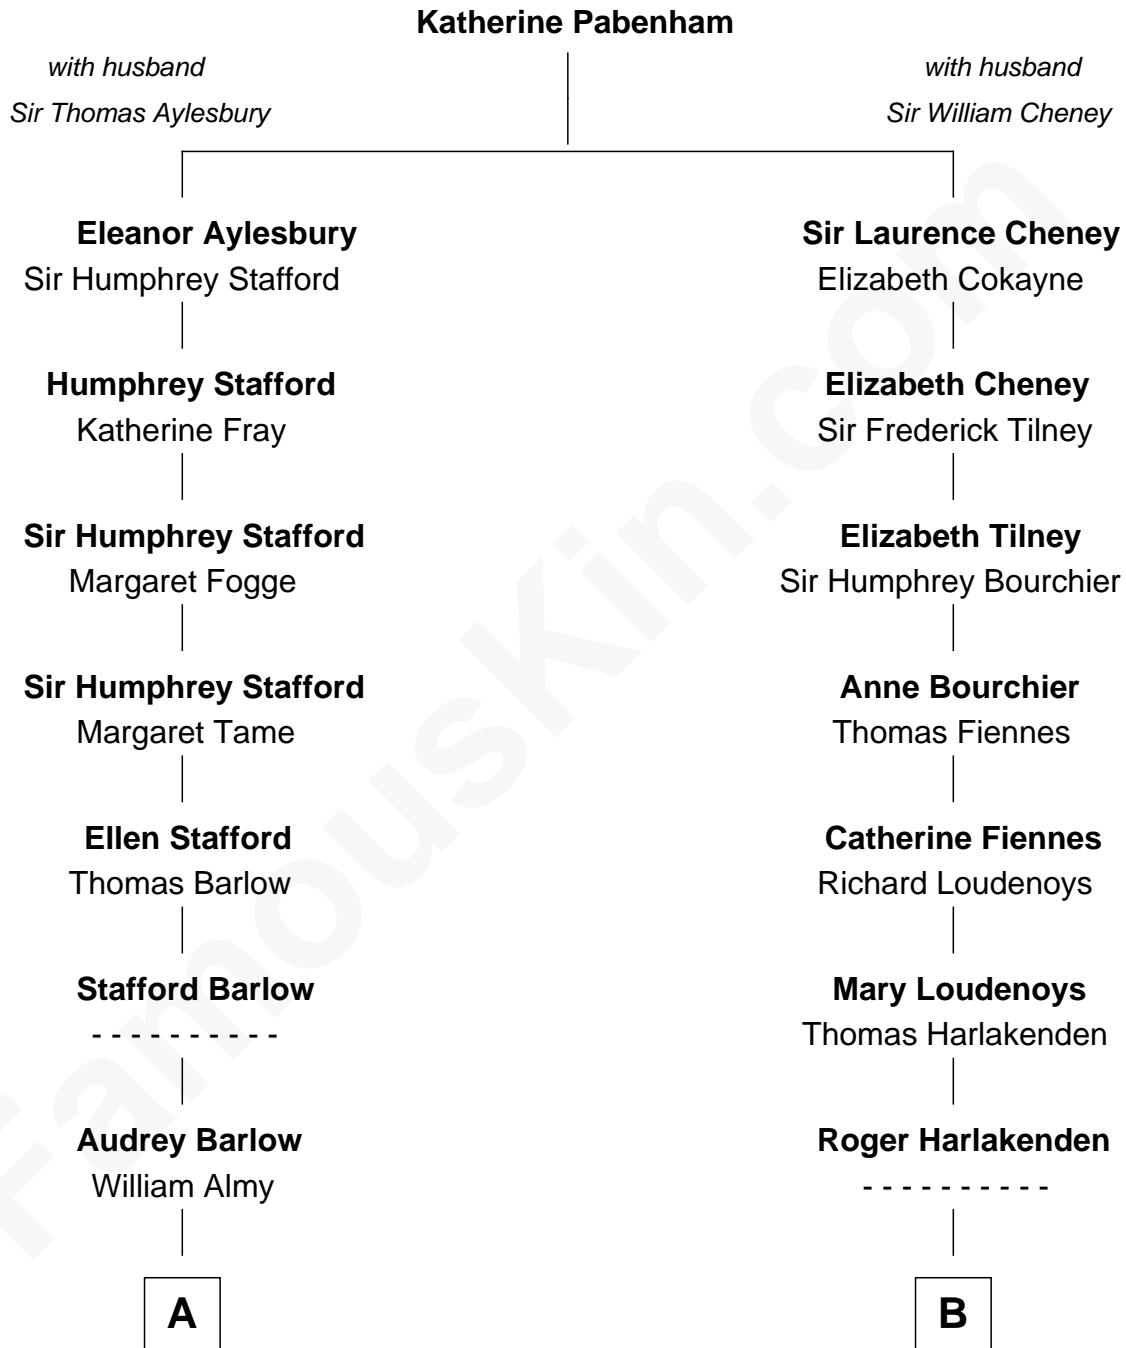

FamousKin.com

Relationship Chart of

Robert Townsend

Member of the Culper Spy Ring during the American Revolution

11th cousin 8 times removed of

Anne Baxter
Movie Actress

C

Frank Lloyd Wright

Catherine L. Tobin

Catherine Dorothy Wright

Kenneth Stuart Baxter

Anne Baxter

Movie Actress

FamousKin.com