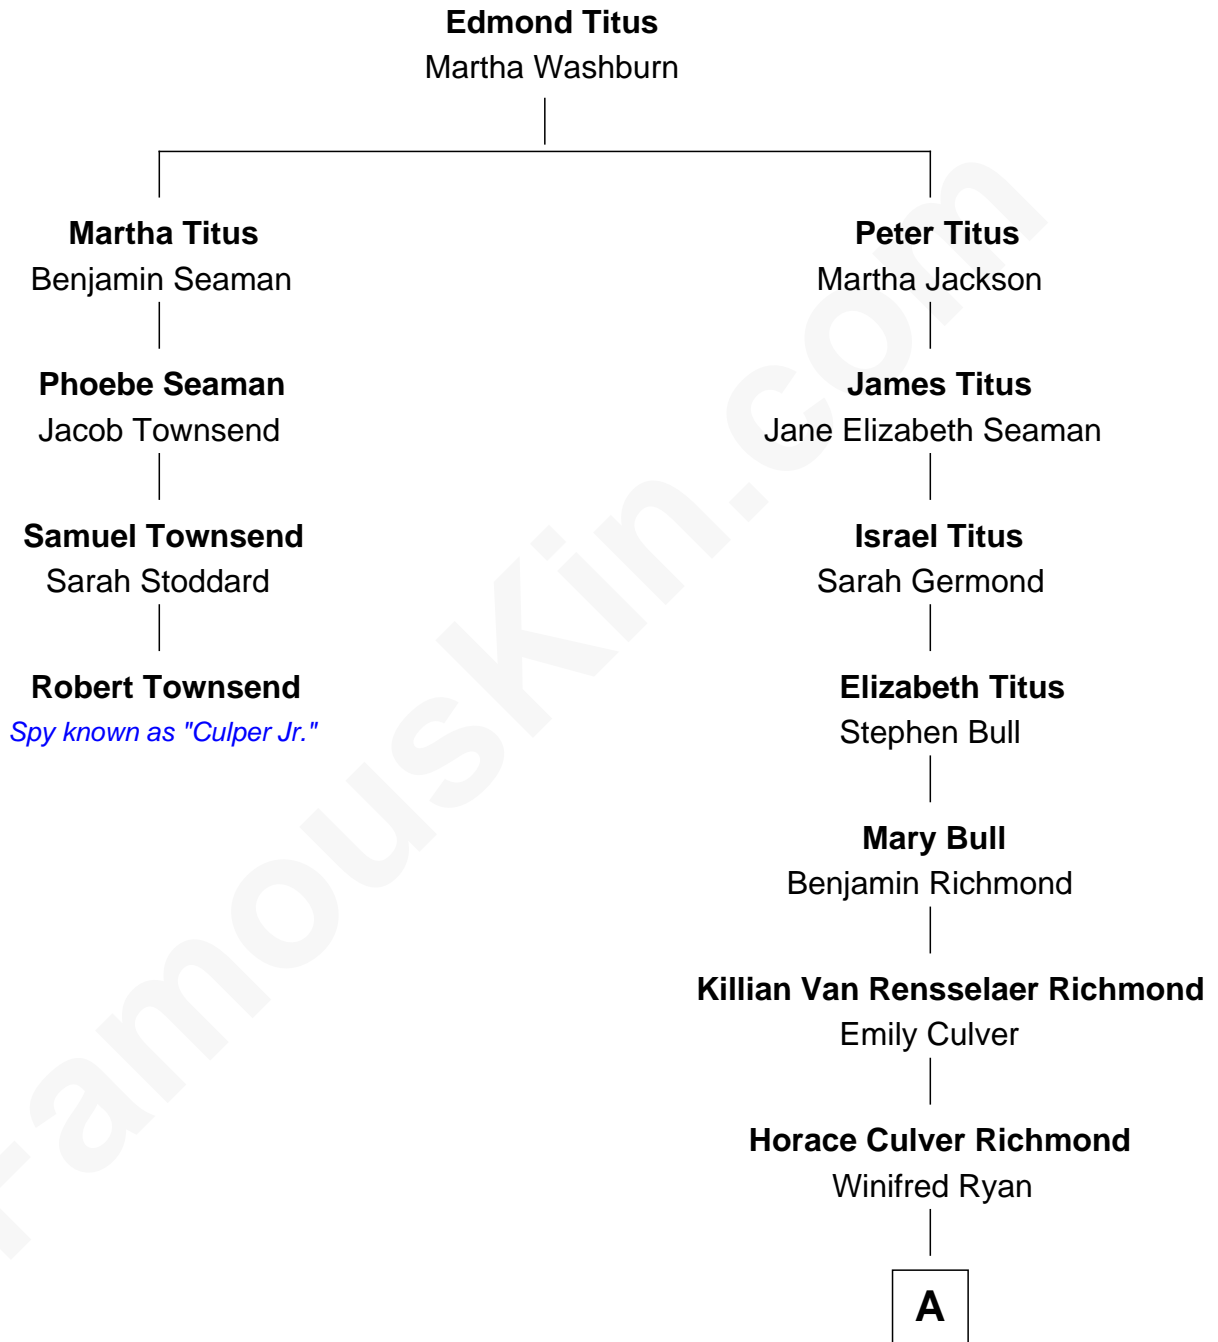

FamousKin.com

Relationship Chart of

Robert Townsend

Member of the Culper Spy Ring during the American Revolution

3rd cousin 6 times removed of

David Carradine
TV and Movie Actor

A

Genevieve Winifred Richmond

William Reed Carradine

Richmond Reed Carradine

Ardanelle A. McCool

David Carradine

TV and Movie Actor

FamousKin.com