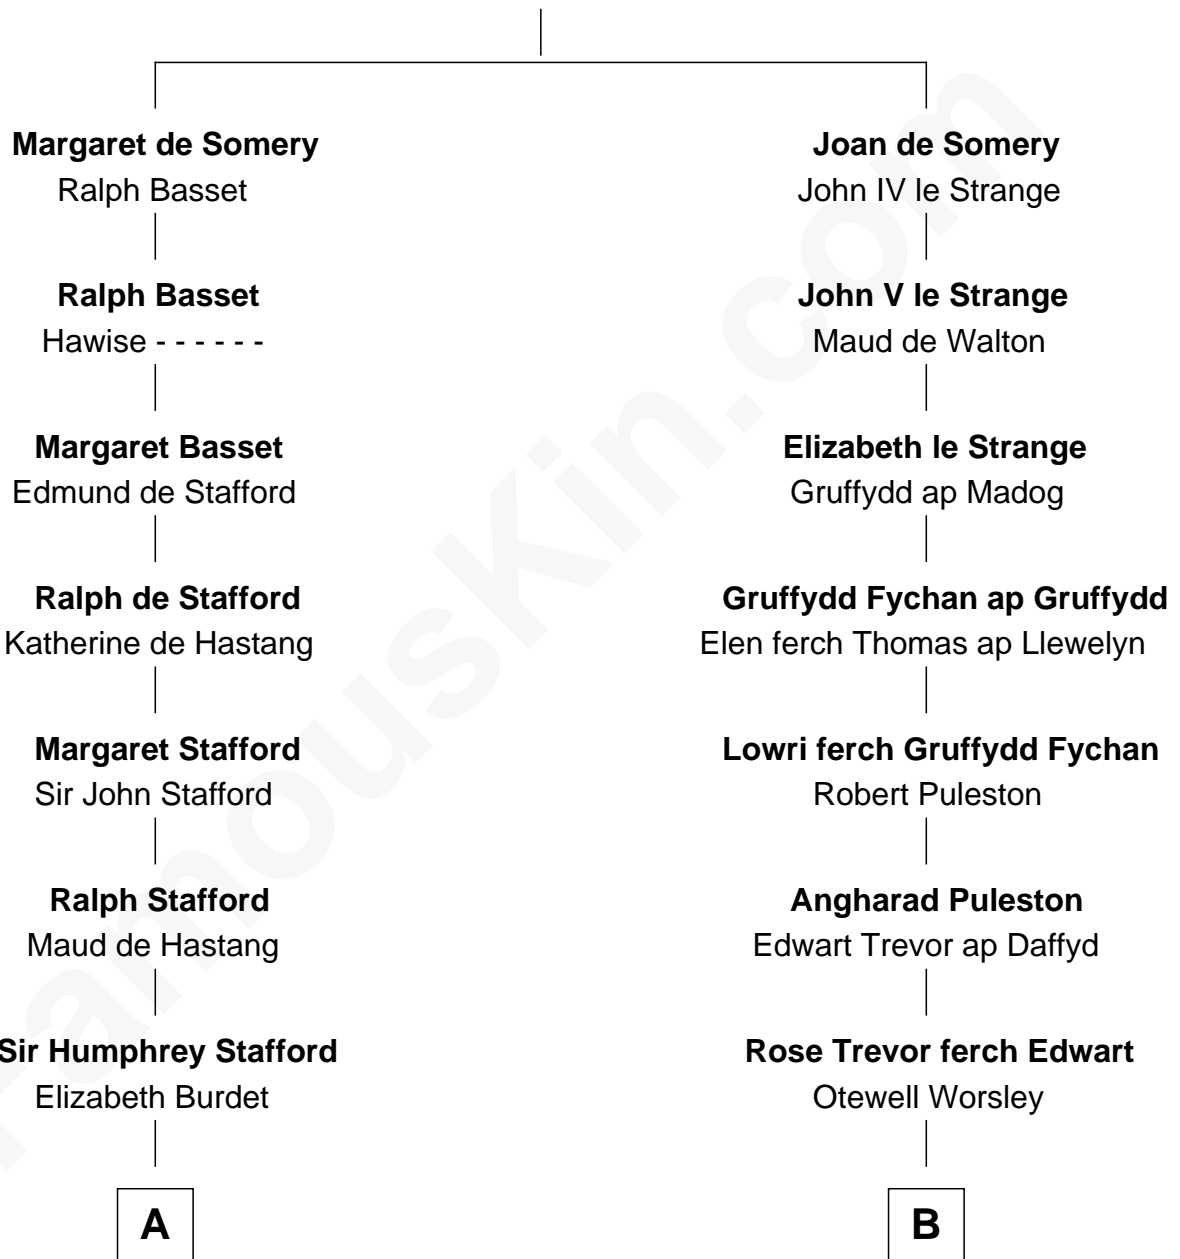

## Relationship Chart of

### Robert Townsend

*Member of the Culper Spy Ring during the American Revolution*

18th cousin of

### Eliphalet Remington

*Founder of Remington Arms Company*

#### Sir Roger de Somery

Nichole d'Aubenev

**C**

**Samuel Townsend**

Sarah Stoddard

**Robert Townsend**

*Spy known as "Culper Jr."*

**D**