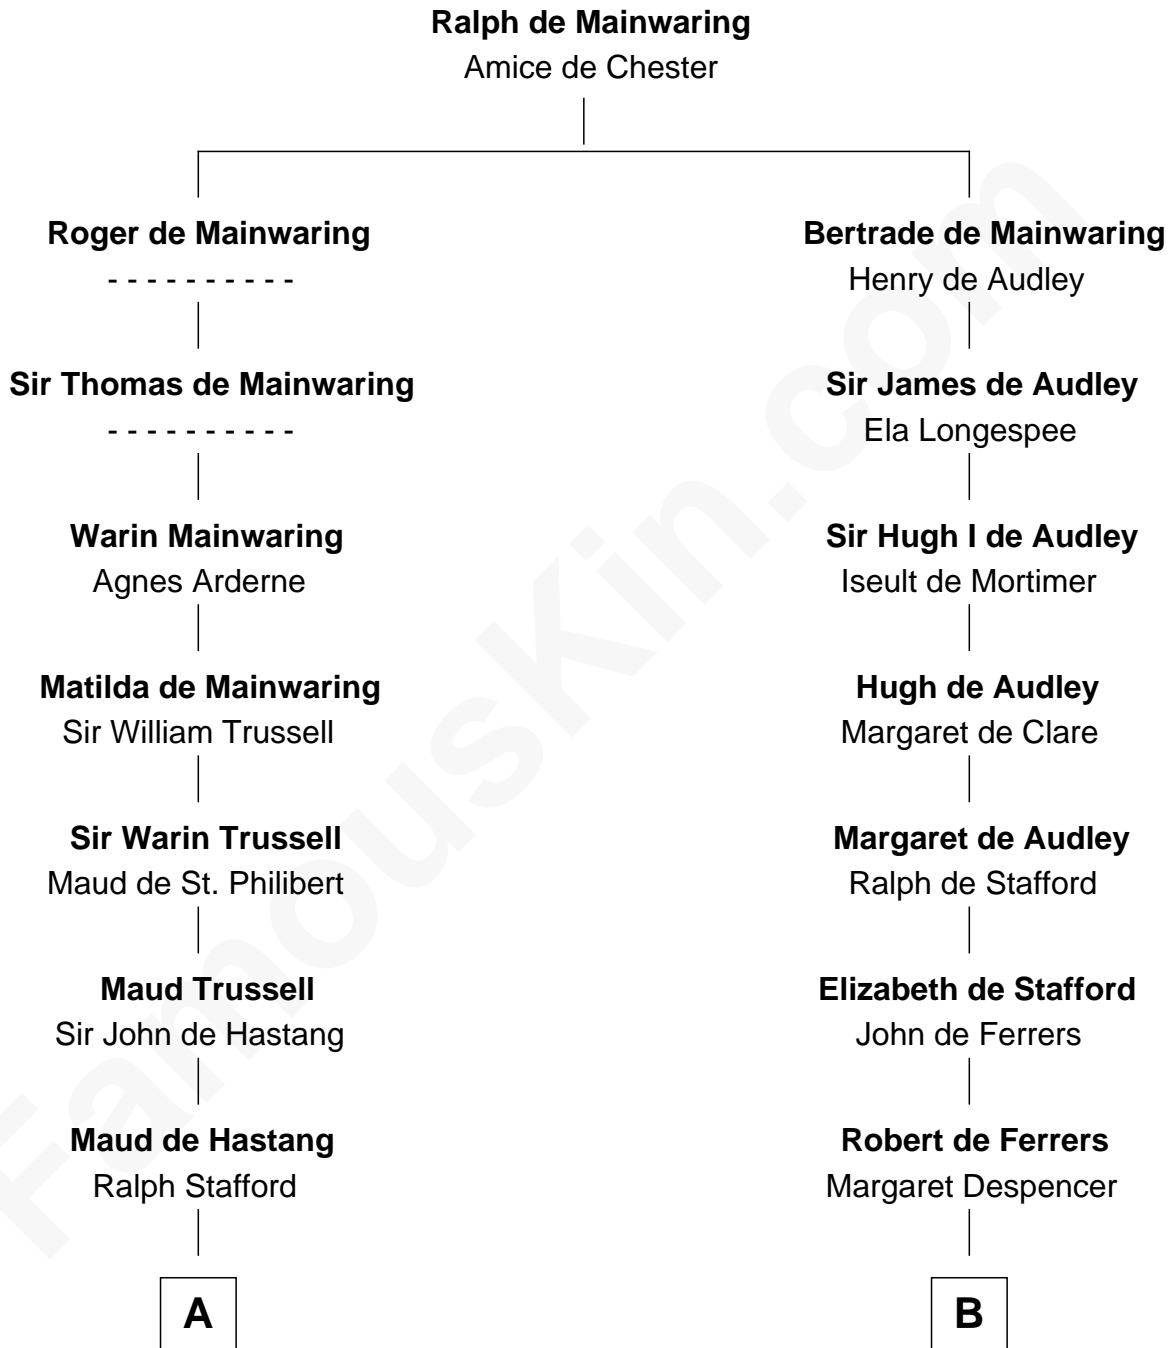

FamousKin.com

Relationship Chart of

Robert Townsend

Member of the Culper Spy Ring during the American Revolution

19th cousin 2 times removed of

Lucretia (Rudolph) Garfield

First Lady of President James Garfield

C

Jacob Townsend

Phoebe Seaman

Samuel Townsend

Sarah Stoddard

Robert Townsend

Spy known as "Culper Jr."

D

Anne Sanford

Capt. John Mason

Peleg Sanford Mason

Mary Stanton

Elijah Mason

Lucretia Greene

Arabella Greene Mason

Zebulon Rudolph