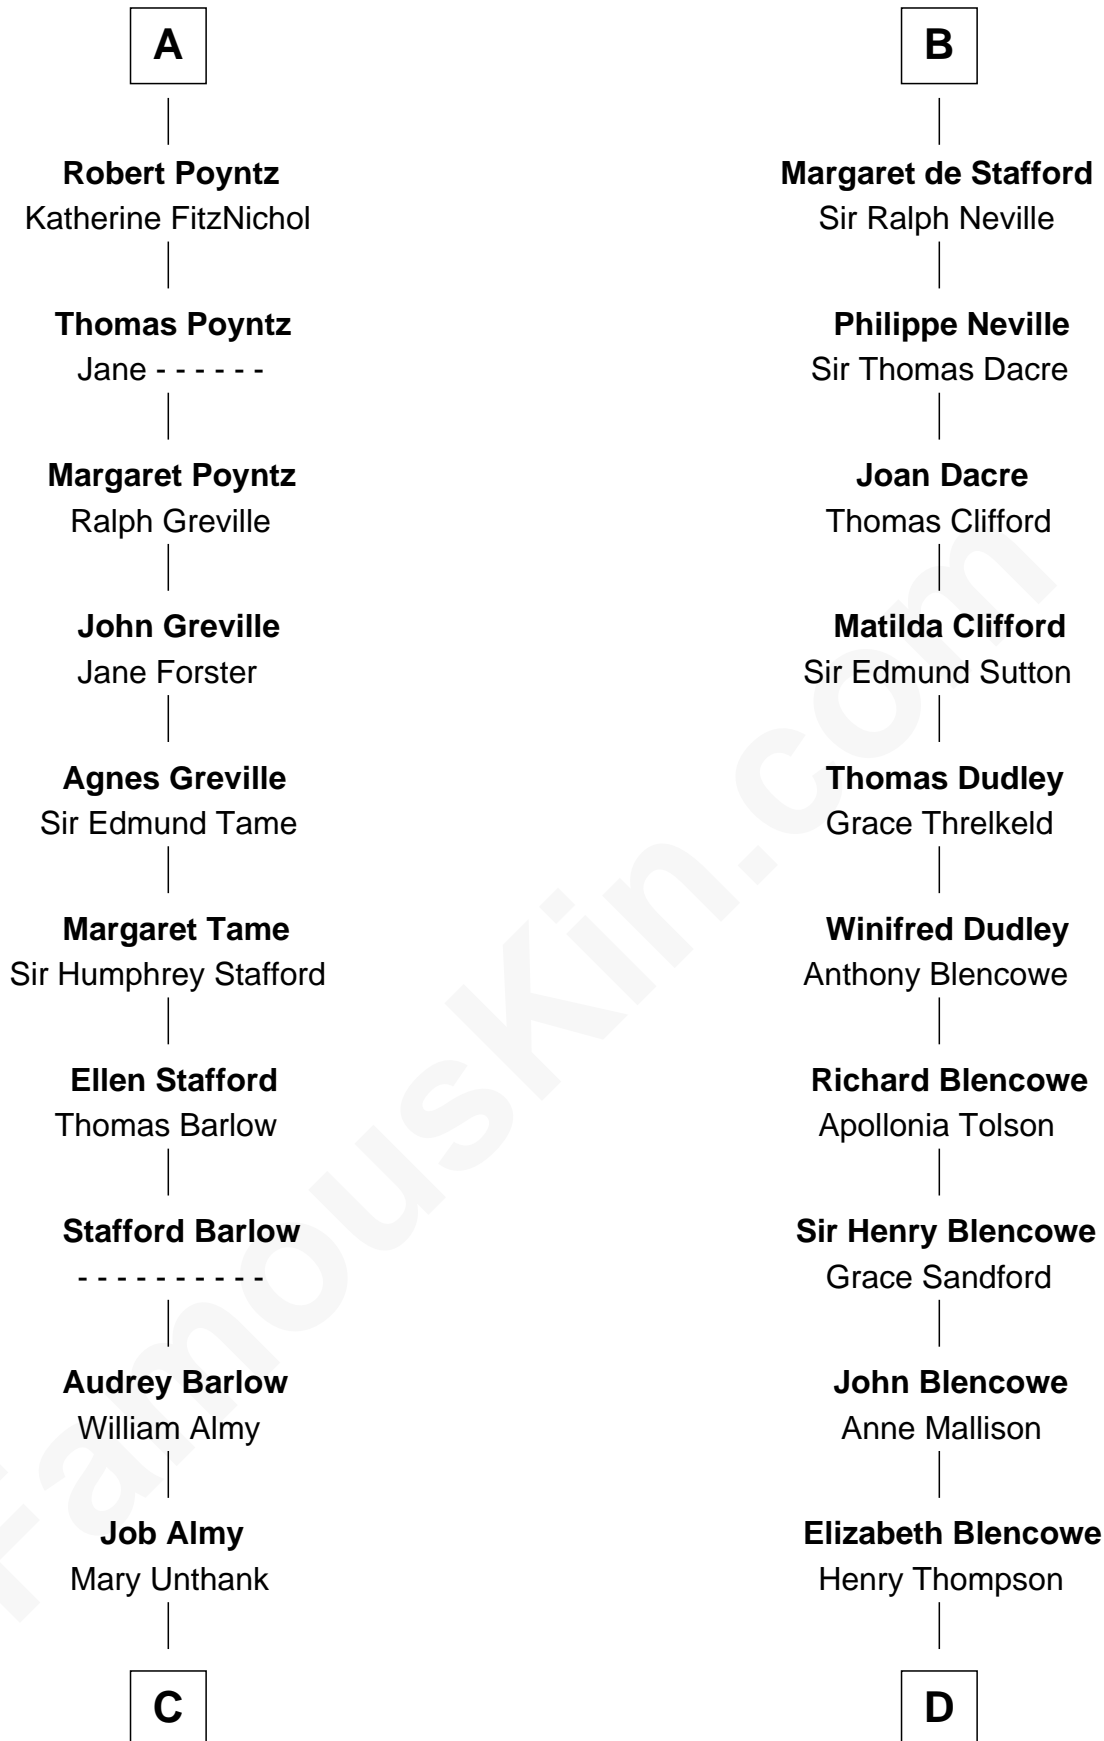

## Relationship Chart of

### Robert Townsend

*Member of the Culper Spy Ring during the American Revolution*

20th cousin of

### George Mason

*Father of the U.S. Bill of Rights*

**C**

**Audrey Almy**  
James Townsend

**Jacob Townsend**  
Phoebe Seaman

**Samuel Townsend**  
Sarah Stoddard

**Robert Townsend**  
*Spy known as "Culper Jr."*

**D**

**Sir William Thompson**  
Mary Stephens

**Stephens Thompson**  
Dorothea Tanton

**Ann Thompson**  
George Mason

**George Mason**  
*Father of Bill of Rights*