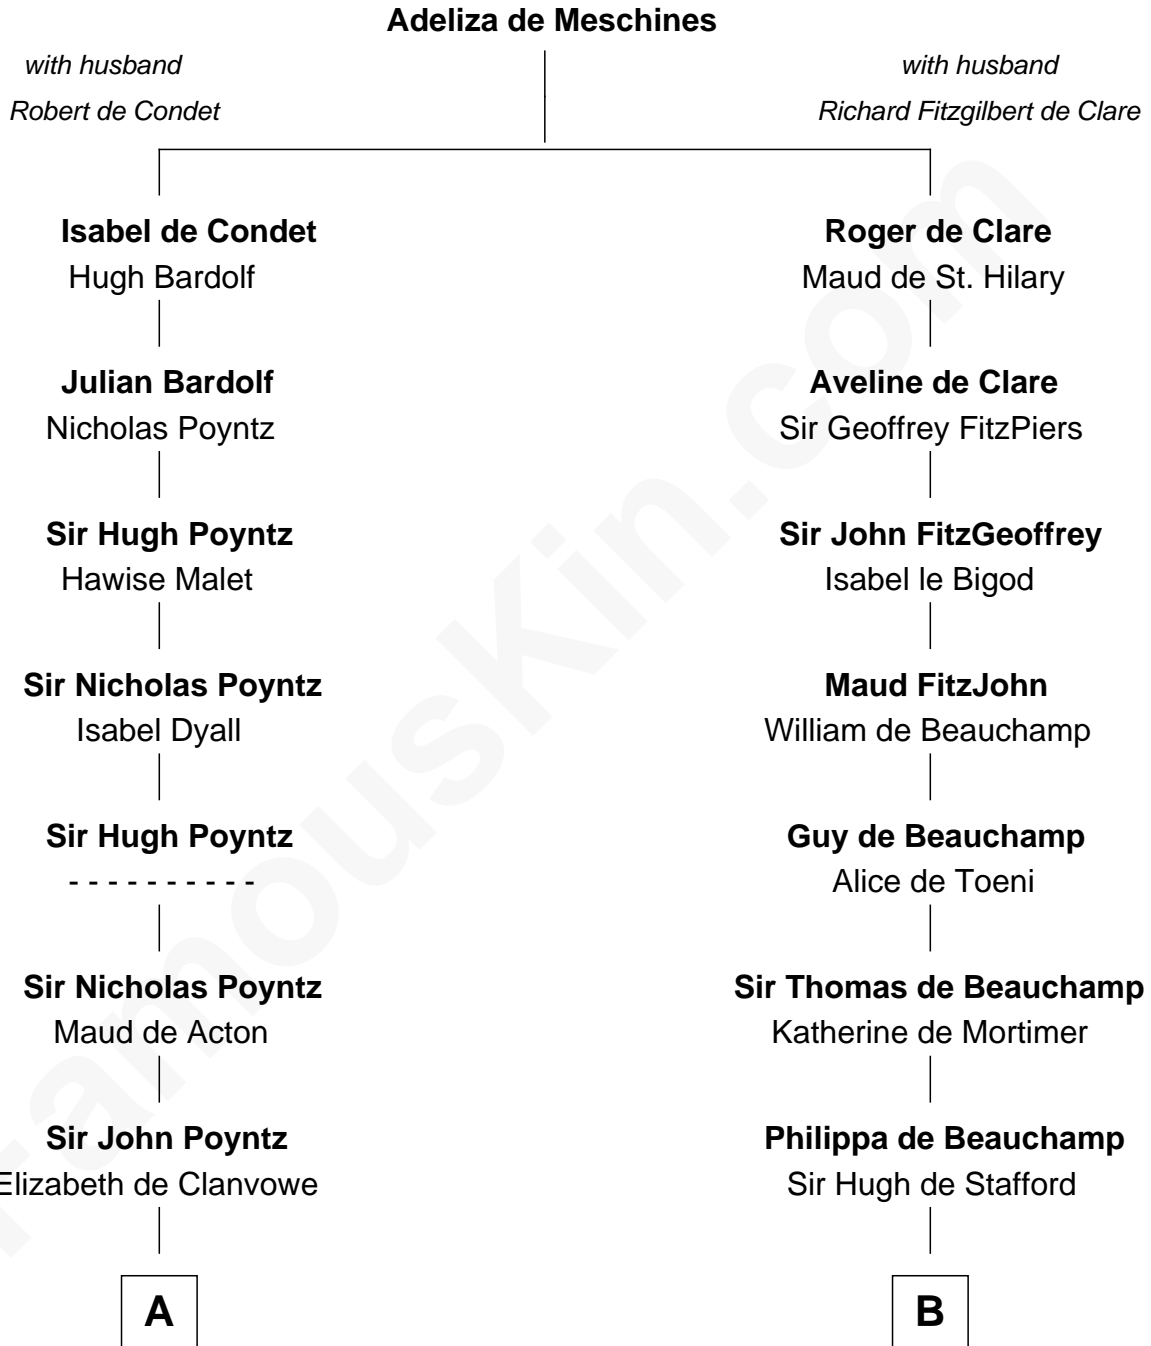

## Relationship Chart of

### Robert Townsend

*Member of the Culper Spy Ring during the American Revolution*

20th cousin of

### George Mason

*Father of the U.S. Bill of Rights*

**C**

**Audrey Almy**  
James Townsend

**Jacob Townsend**  
Phoebe Seaman

**Samuel Townsend**  
Sarah Stoddard

**Robert Townsend**  
*Spy known as "Culper Jr."*