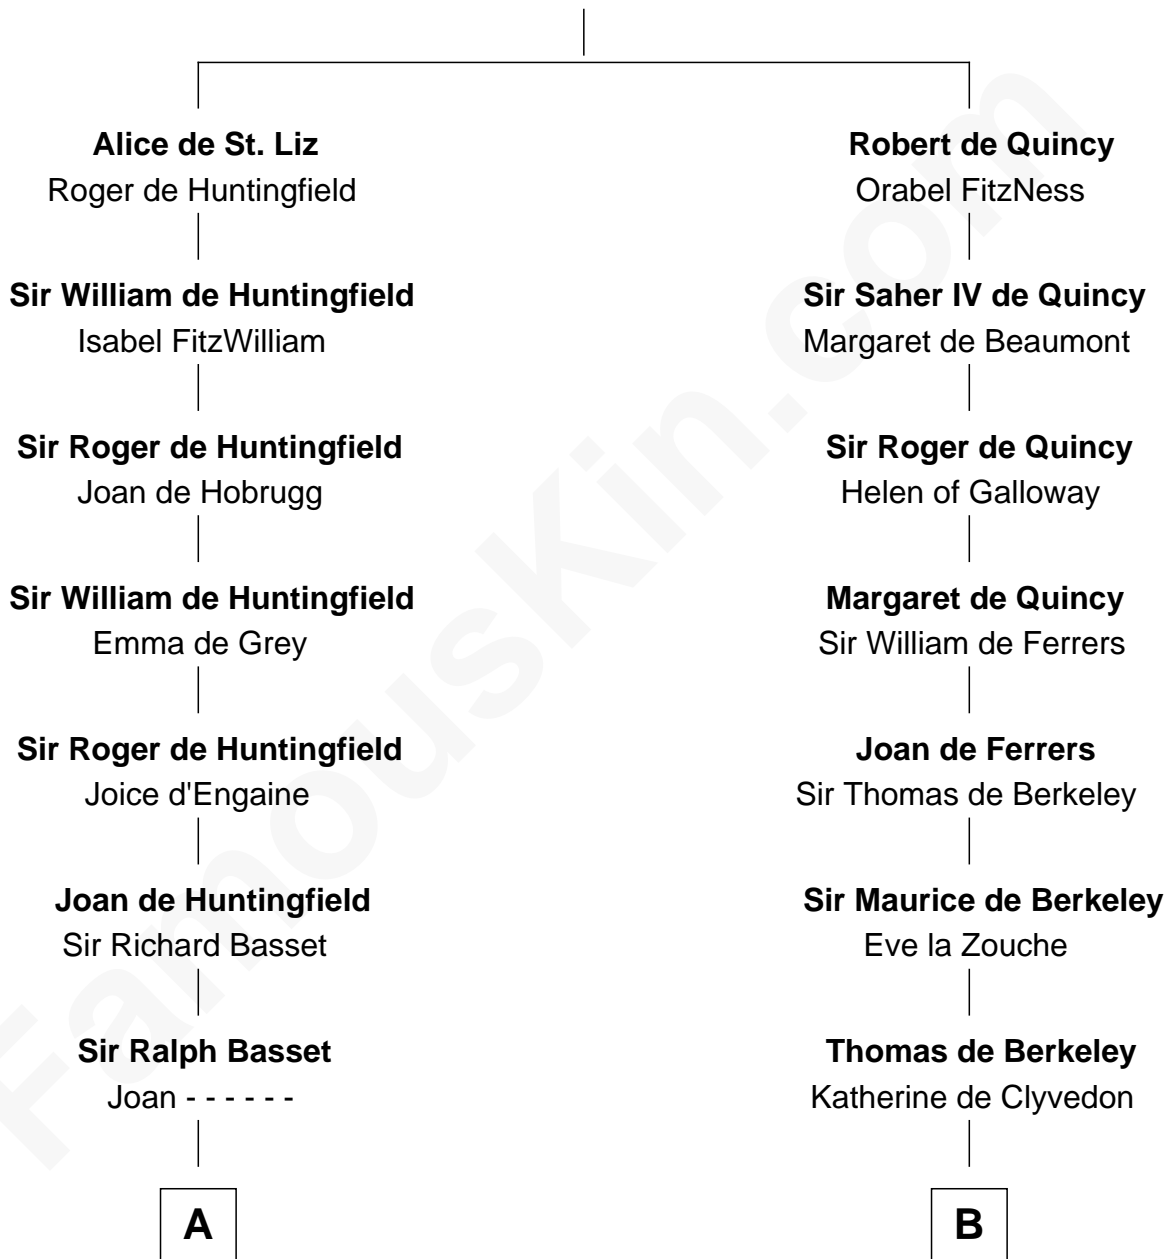

FamousKin.com

Relationship Chart of

Robert Townsend

Member of the Culper Spy Ring during the American Revolution

MAYFLOWER

15th cousin 6 times removed of

Richard More

(c1614 - c1696) Mayflower passenger 1620

Saher I de Quincy

Maud de St. Liz

C

—
Job Almy

Mary Unthank

—
Audrey Almy

James Townsend

—
Jacob Townsend

Phoebe Seaman

—
Samuel Townsend

Sarah Stoddard

—
Robert Townsend

Spy known as "Culper Jr."

FamousKin.com