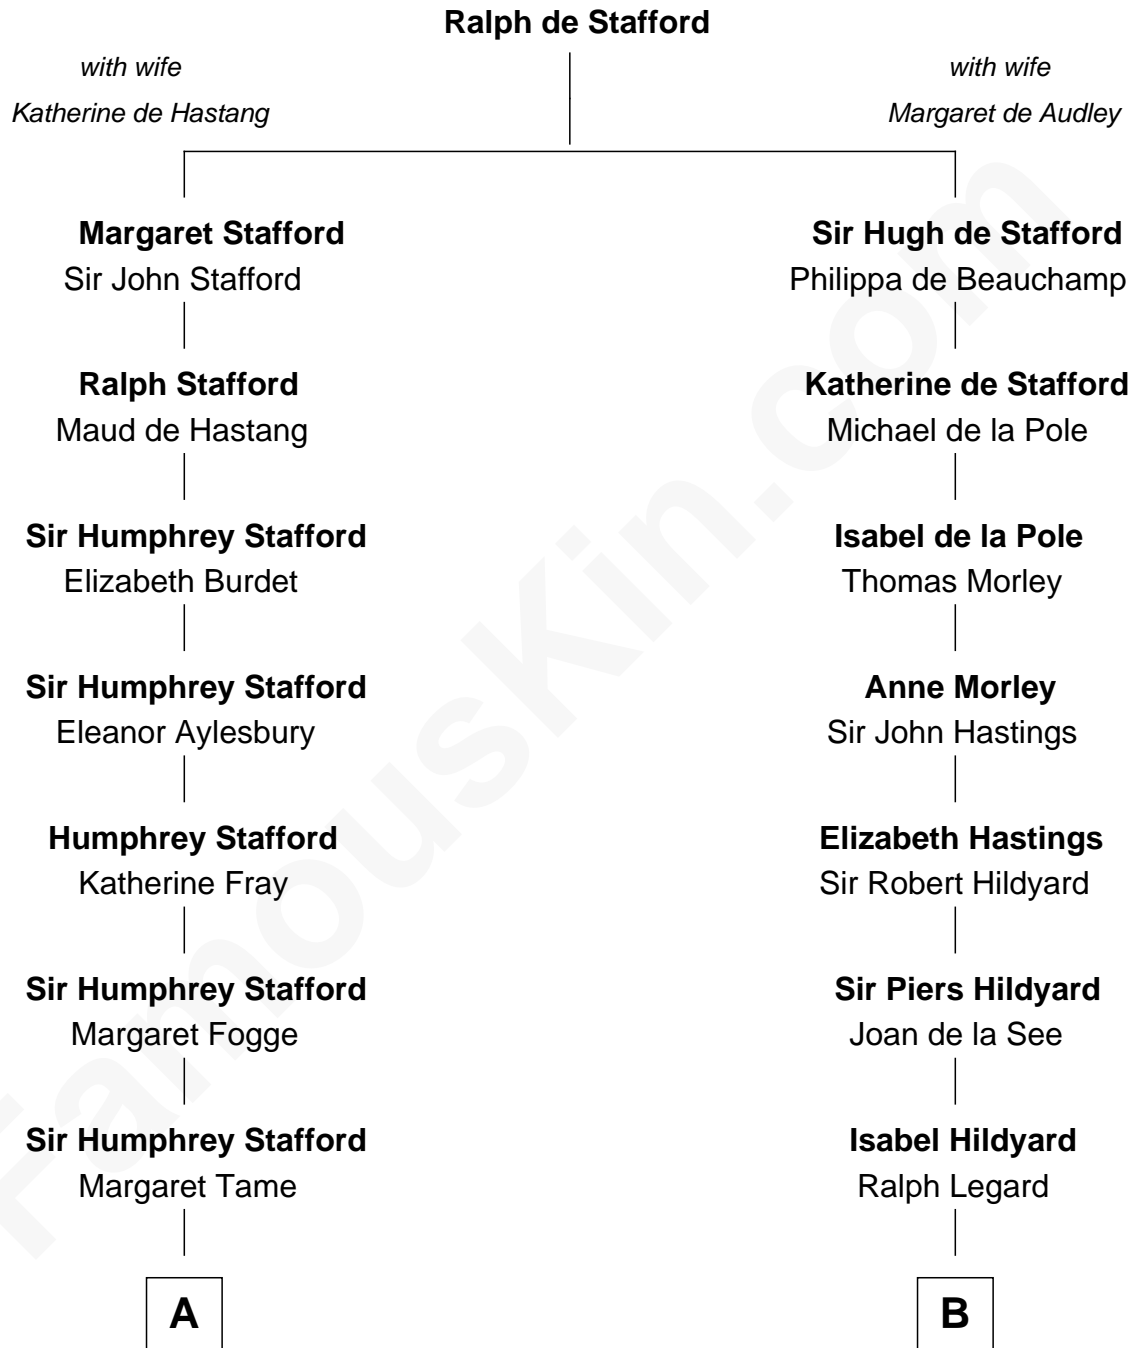

FamousKin.com

Relationship Chart of

Robert Townsend

Member of the Culper Spy Ring during the American Revolution

14th cousin 5 times removed of

Calvin Coolidge
30th U.S. President

C

Sarah Almeda Brewer
Calvin Galusha Coolidge

Col. John Calvin Coolidge
Victoria Josephine Moor

Calvin Coolidge
30th U.S. President

FamousKin.com