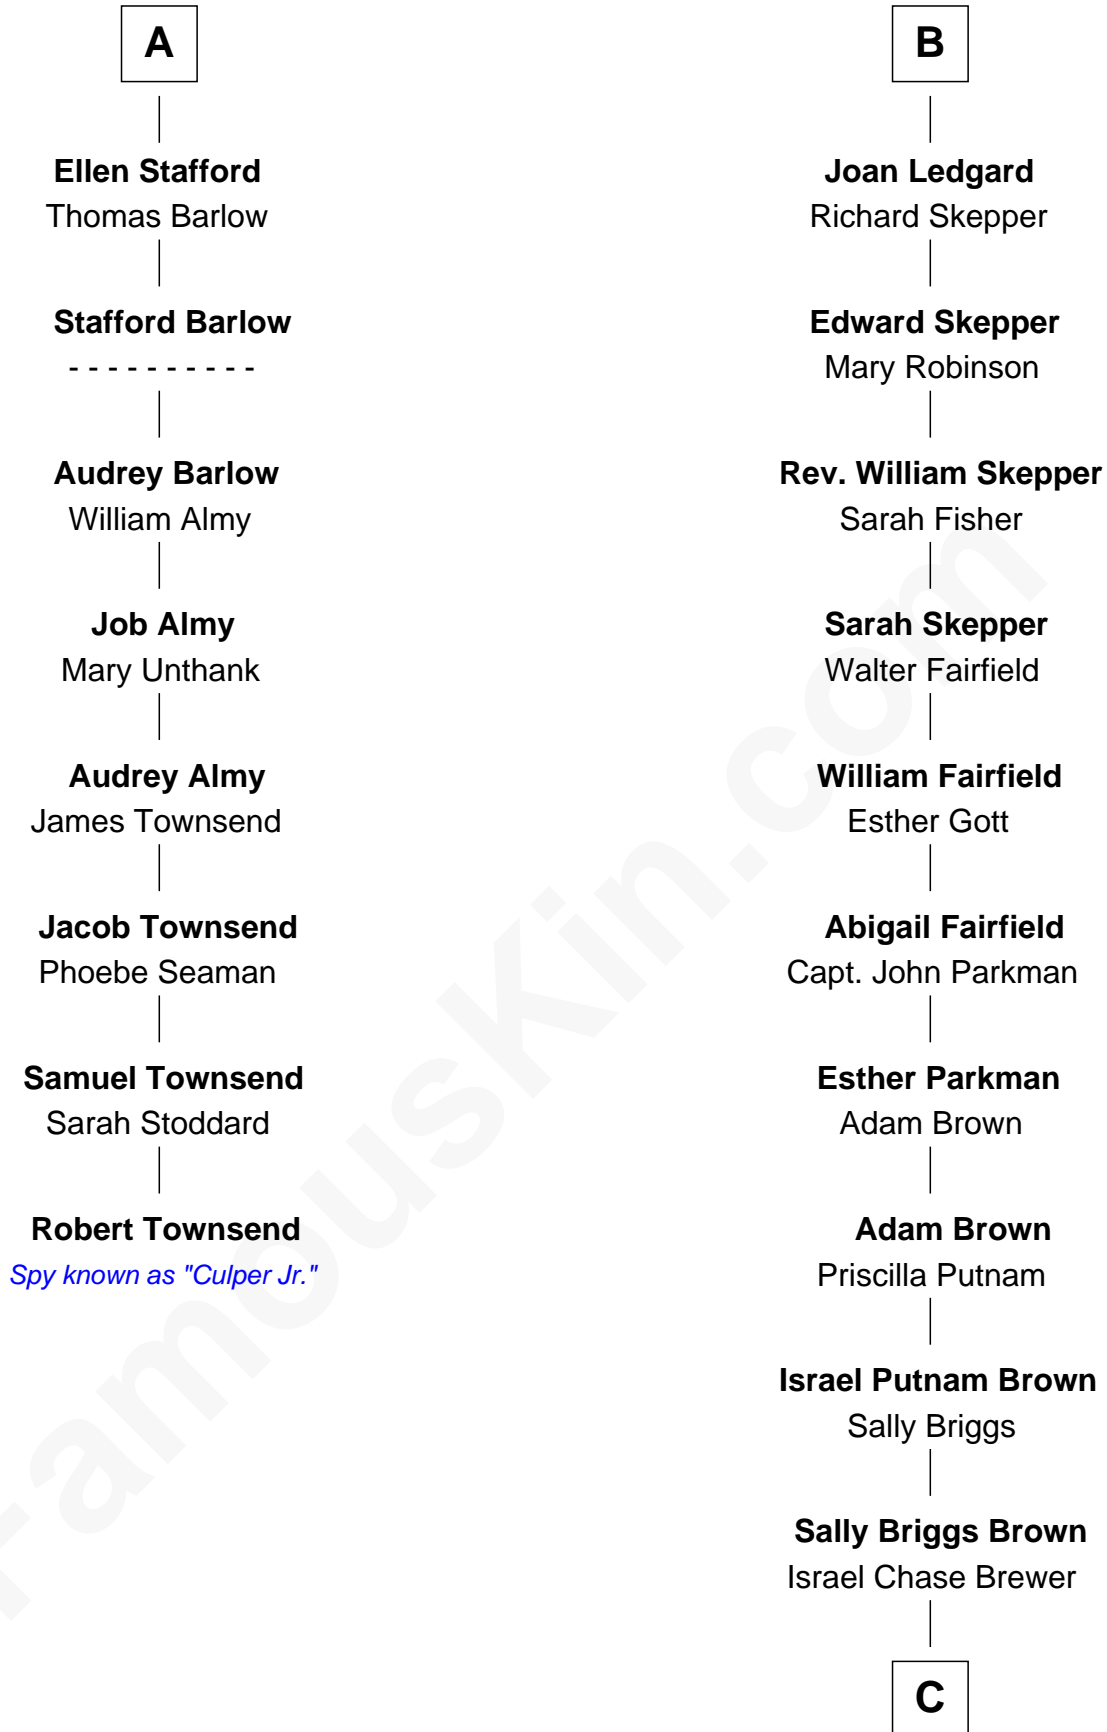

FamousKin.com

Relationship Chart of

Robert Townsend

Member of the Culper Spy Ring during the American Revolution

14th cousin 5 times removed of

Calvin Coolidge
30th U.S. President

C

Sarah Almeda Brewer
Calvin Galusha Coolidge

Col. John Calvin Coolidge
Victoria Josephine Moor

Calvin Coolidge
30th U.S. President

FamousKin.com