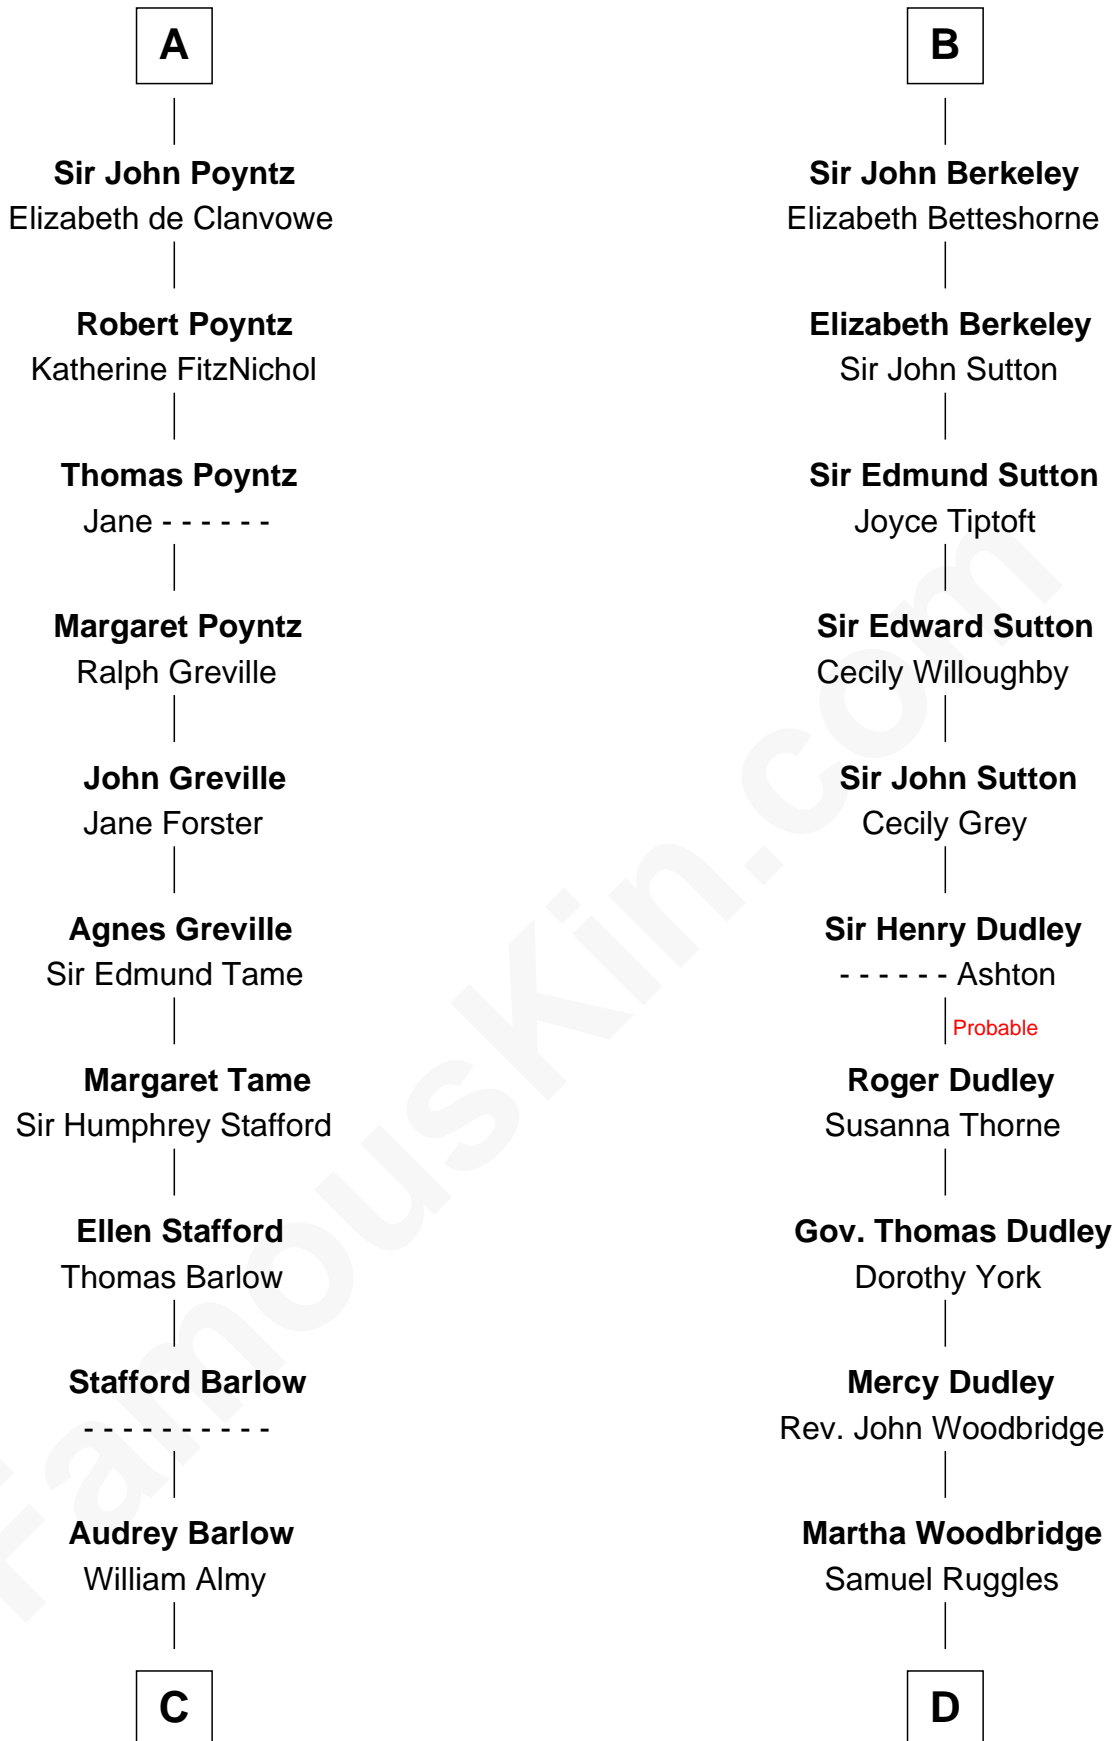

## Relationship Chart of

### Robert Townsend

*Member of the Culper Spy Ring during the American Revolution*

**19th cousin 2 times removed of**

### Bathsheba (Ruggles) Spooner

*First woman executed for murder in U.S. by non-British government*

**C**

**Job Almy**  
Mary Unthank

**Audrey Almy**  
James Townsend

**Jacob Townsend**  
Phoebe Seaman

**Samuel Townsend**  
Sarah Stoddard

**Robert Townsend**  
*Spy known as "Culper Jr."*

**D**

**Rev. Timothy Ruggles**  
Mary White

**Timothy Dwight Ruggles**  
Bathsheba Bourne

**Bathsheba (Ruggles) Spooner**  
*First Woman Executed in U.S.*