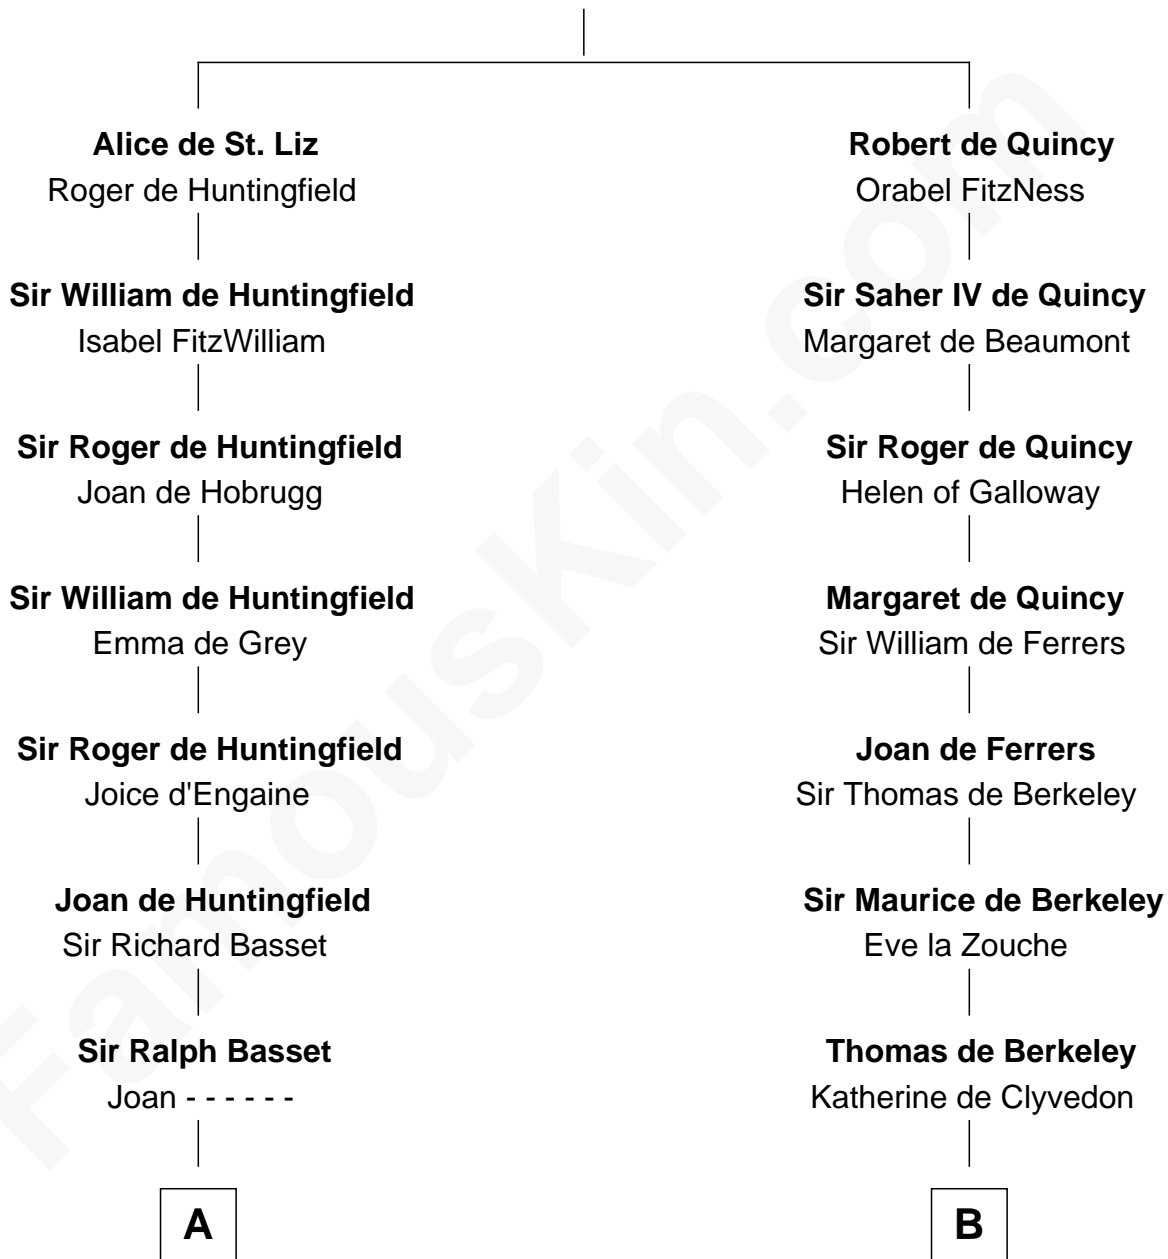

Saher I de Quincy

Maud de St. Liz