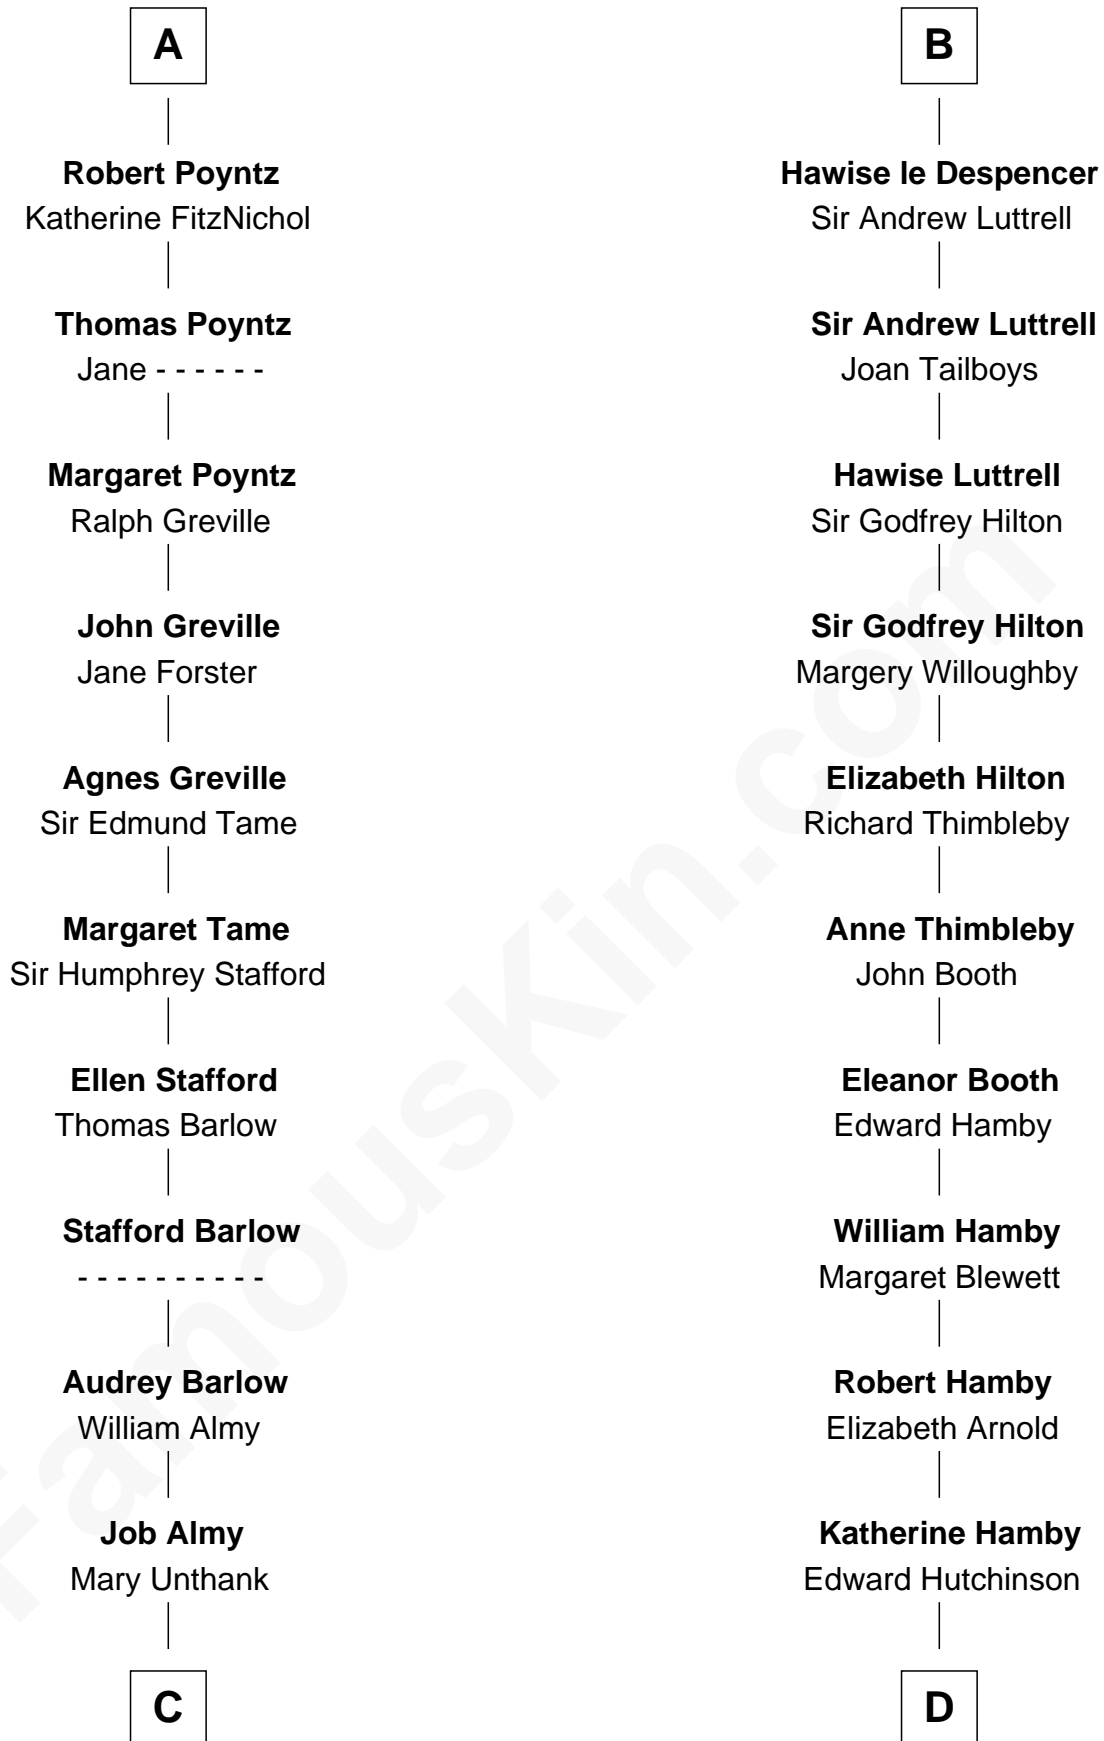

FamousKin.com

Relationship Chart of

Robert Townsend

Member of the Culper Spy Ring during the American Revolution

20th cousin 1 time removed of

Nicholas Gilman

Signer of the U.S. Constitution

C

Audrey Almy
James Townsend

Jacob Townsend
Phoebe Seaman

Samuel Townsend
Sarah Stoddard

Robert Townsend
Spy known as "Culper Jr."

D

Elizabeth Hutchinson
Edward Winslow

Anna Winslow
John Taylor

Rev. John Taylor
Elizabeth Rogers