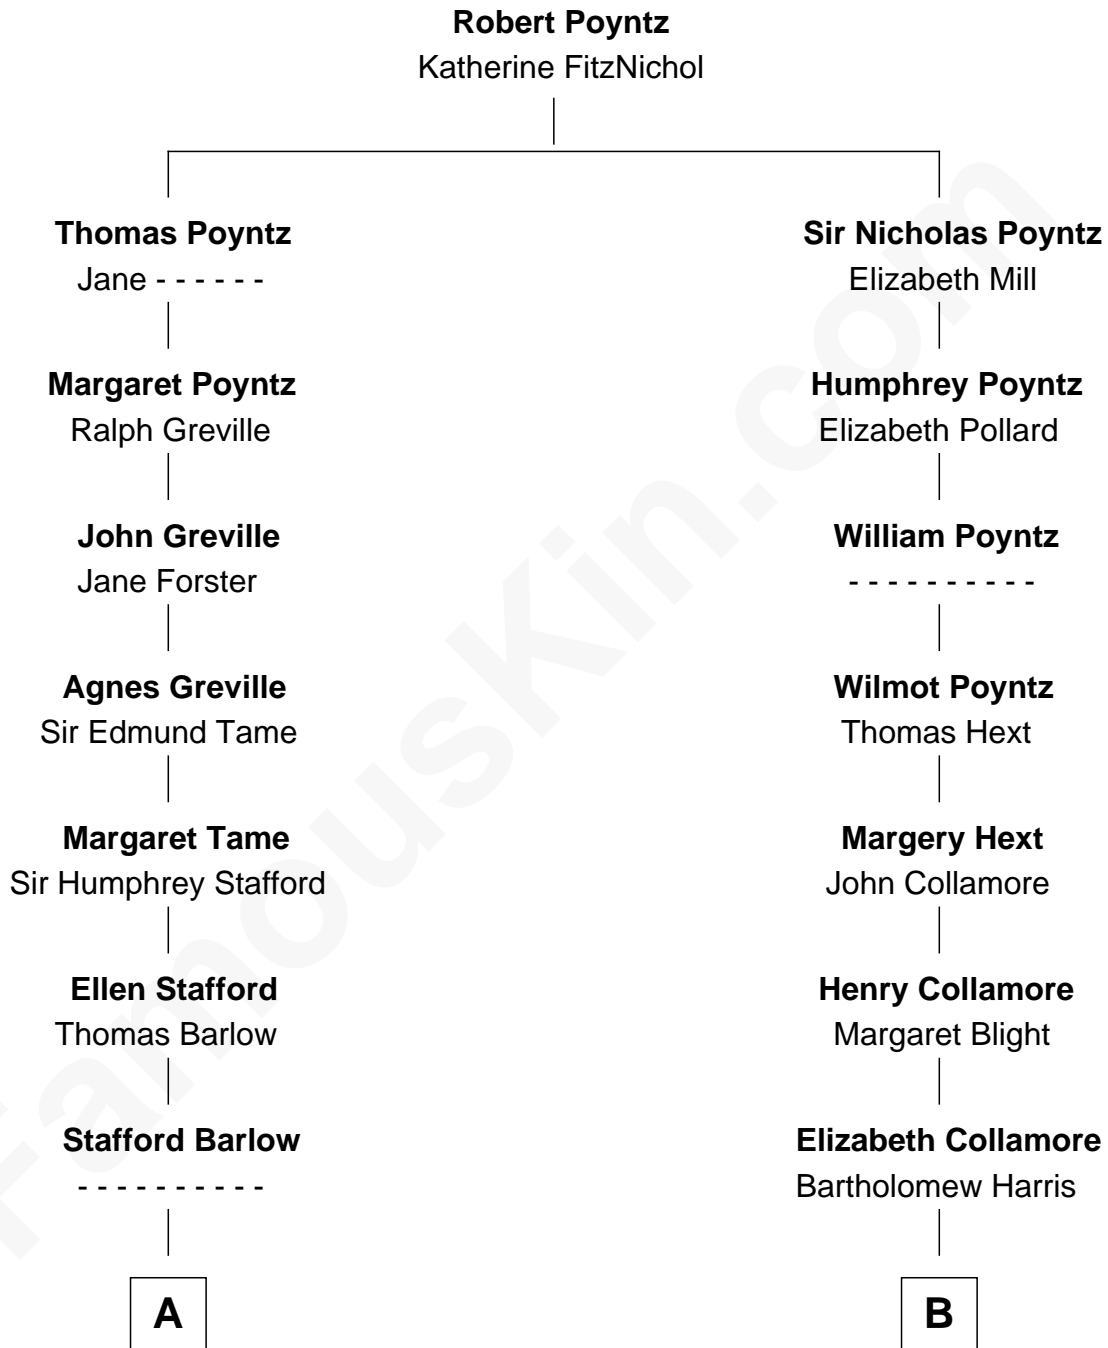

## Relationship Chart of

### Robert Townsend

Member of the Culper Spy Ring during the American Revolution

12th cousin 7 times removed of

**Aaron Rodgers**  
NFL Quarterback

C

Charles Herbert Pittman

Barbara Blair

Darla Leigh Pittman