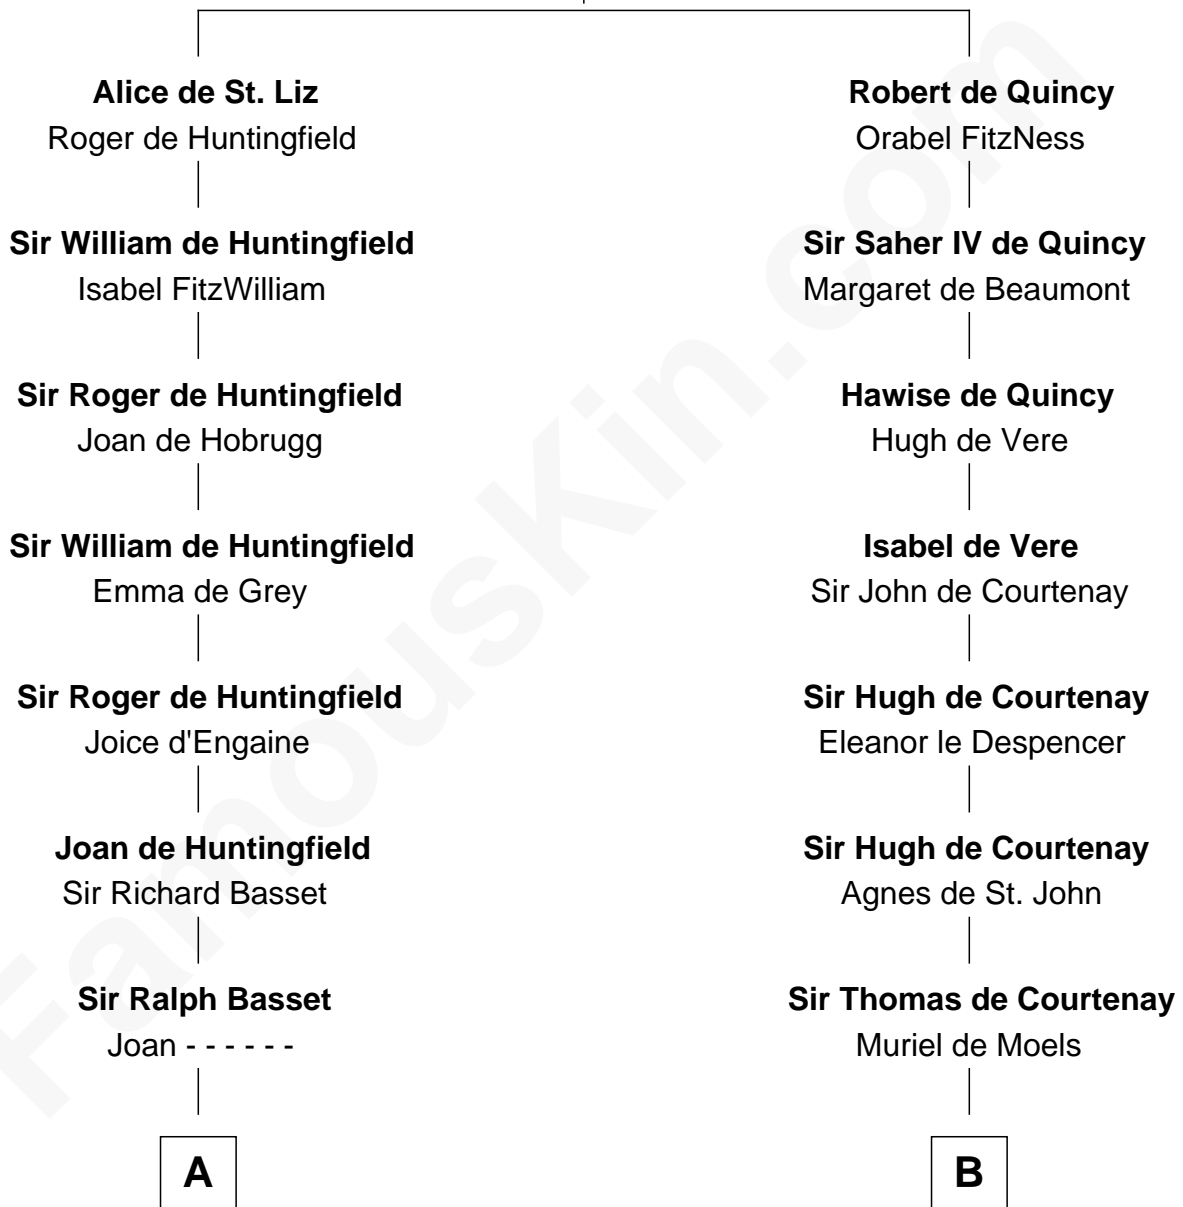

FamousKin.com

Relationship Chart of

Robert Townsend

Member of the Culper Spy Ring during the American Revolution

21st cousin of

William C. C. Claiborne
1st Governor of Louisiana

Saher I de Quincy
Maud de St. Liz

C

Job Almy

Mary Unthank

Audrey Almy

James Townsend

Jacob Townsend

Phoebe Seaman

Samuel Townsend