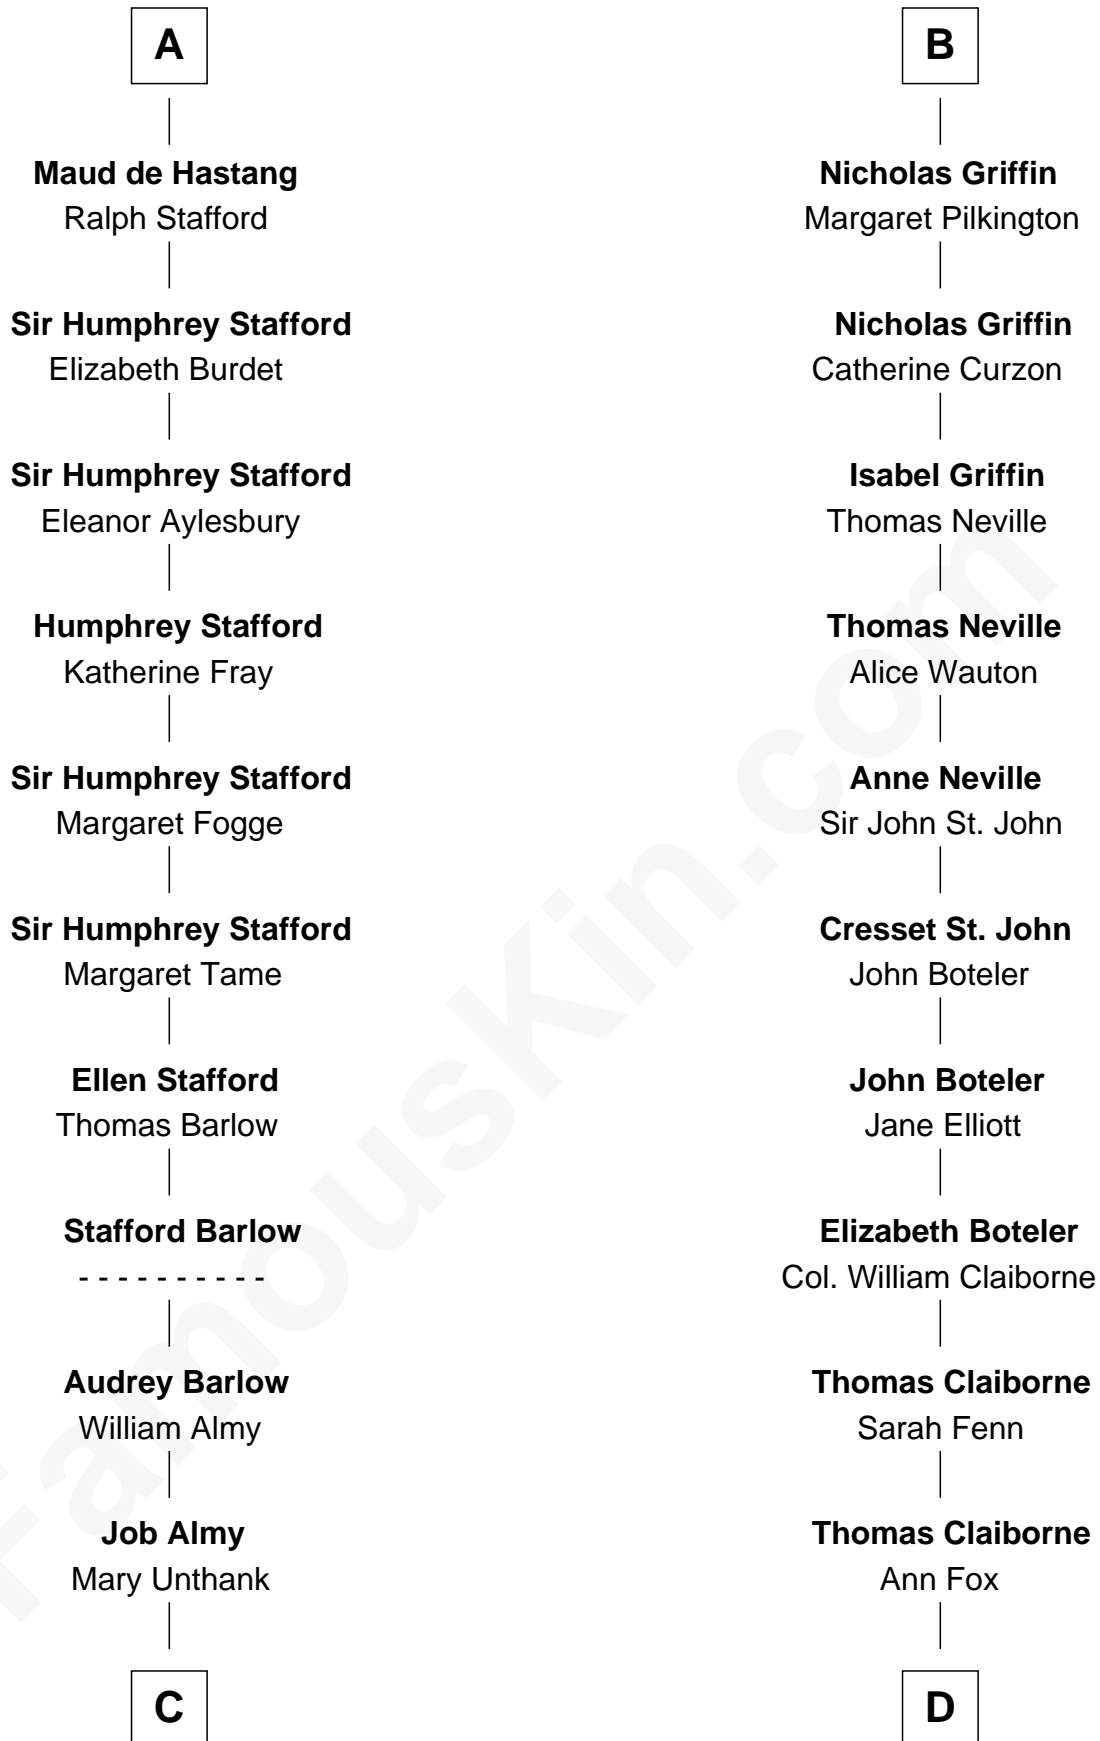

FamousKin.com

Relationship Chart of

Robert Townsend

Member of the Culper Spy Ring during the American Revolution

19th cousin 1 time removed of

William C. C. Claiborne
1st Governor of Louisiana

C

Audrey Almy
James Townsend

Jacob Townsend
Phoebe Seaman

Samuel Townsend
Sarah Stoddard

Robert Townsend
Spy known as "Culper Jr."

D

Nathaniel Claiborne
Jane Cole

William Claiborne
Mary Leigh

William C. C. Claiborne
1st Governor of Louisiana