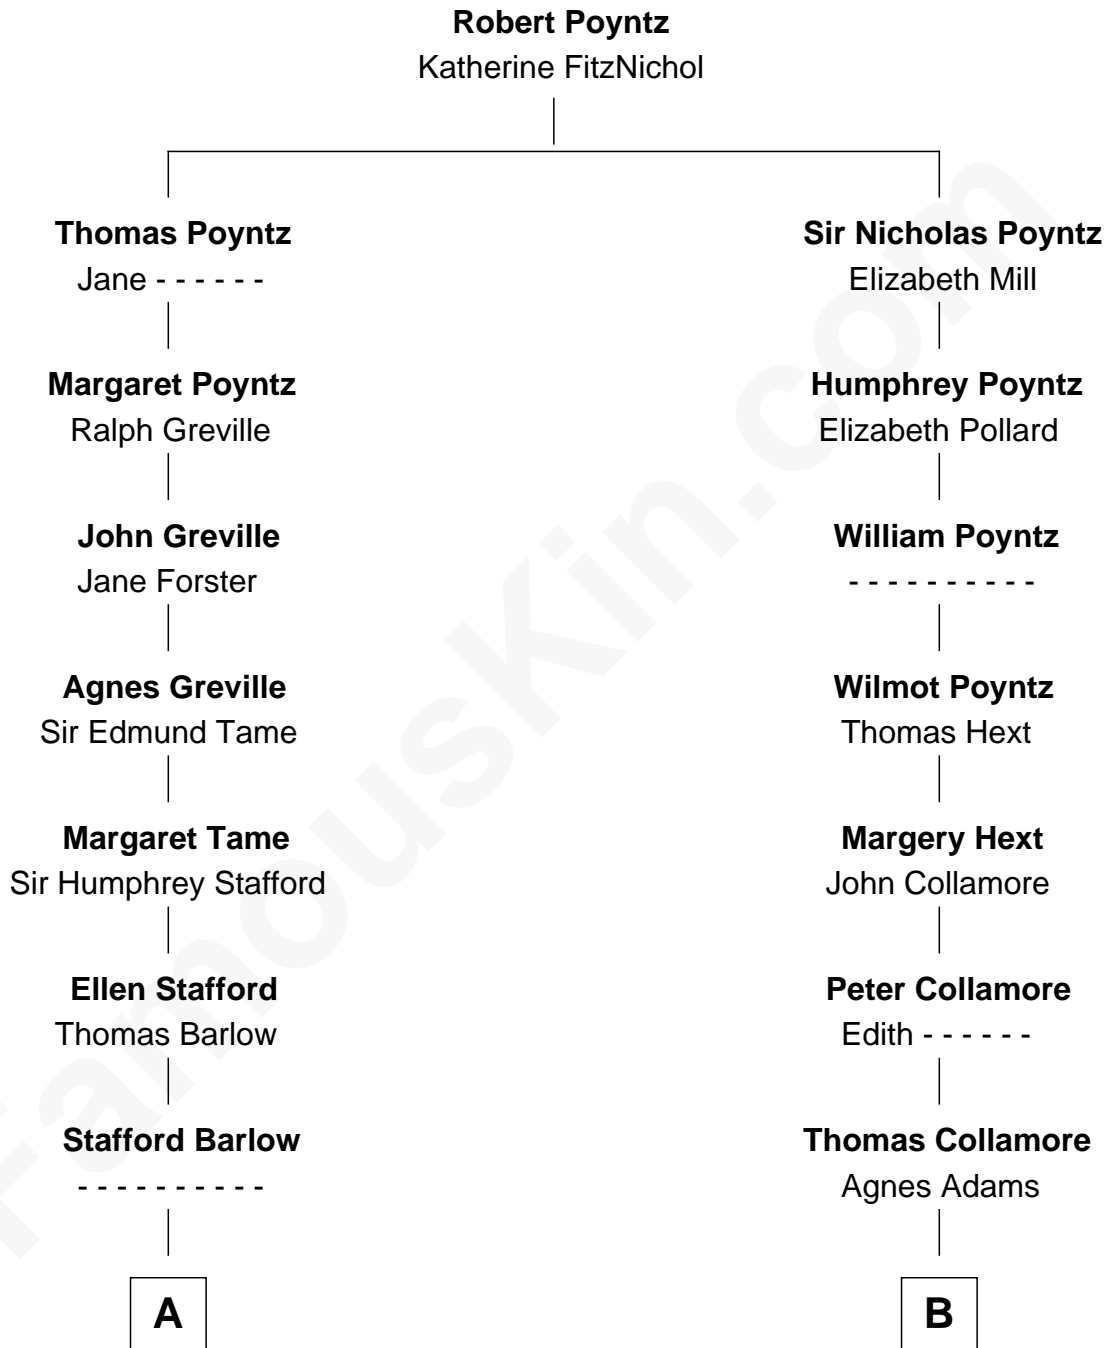

FamousKin.com

Relationship Chart of

Robert Townsend

Member of the Culper Spy Ring during the American Revolution

12th cousin 7 times removed of

Bill Gates

Founder of Microsoft

C

|
James Willard Maxwell

Adelle Thompson

|
Mary A. Maxwell

William Henry Gates

|
Bill Gates

Founder of Microsoft

FamousKin.com