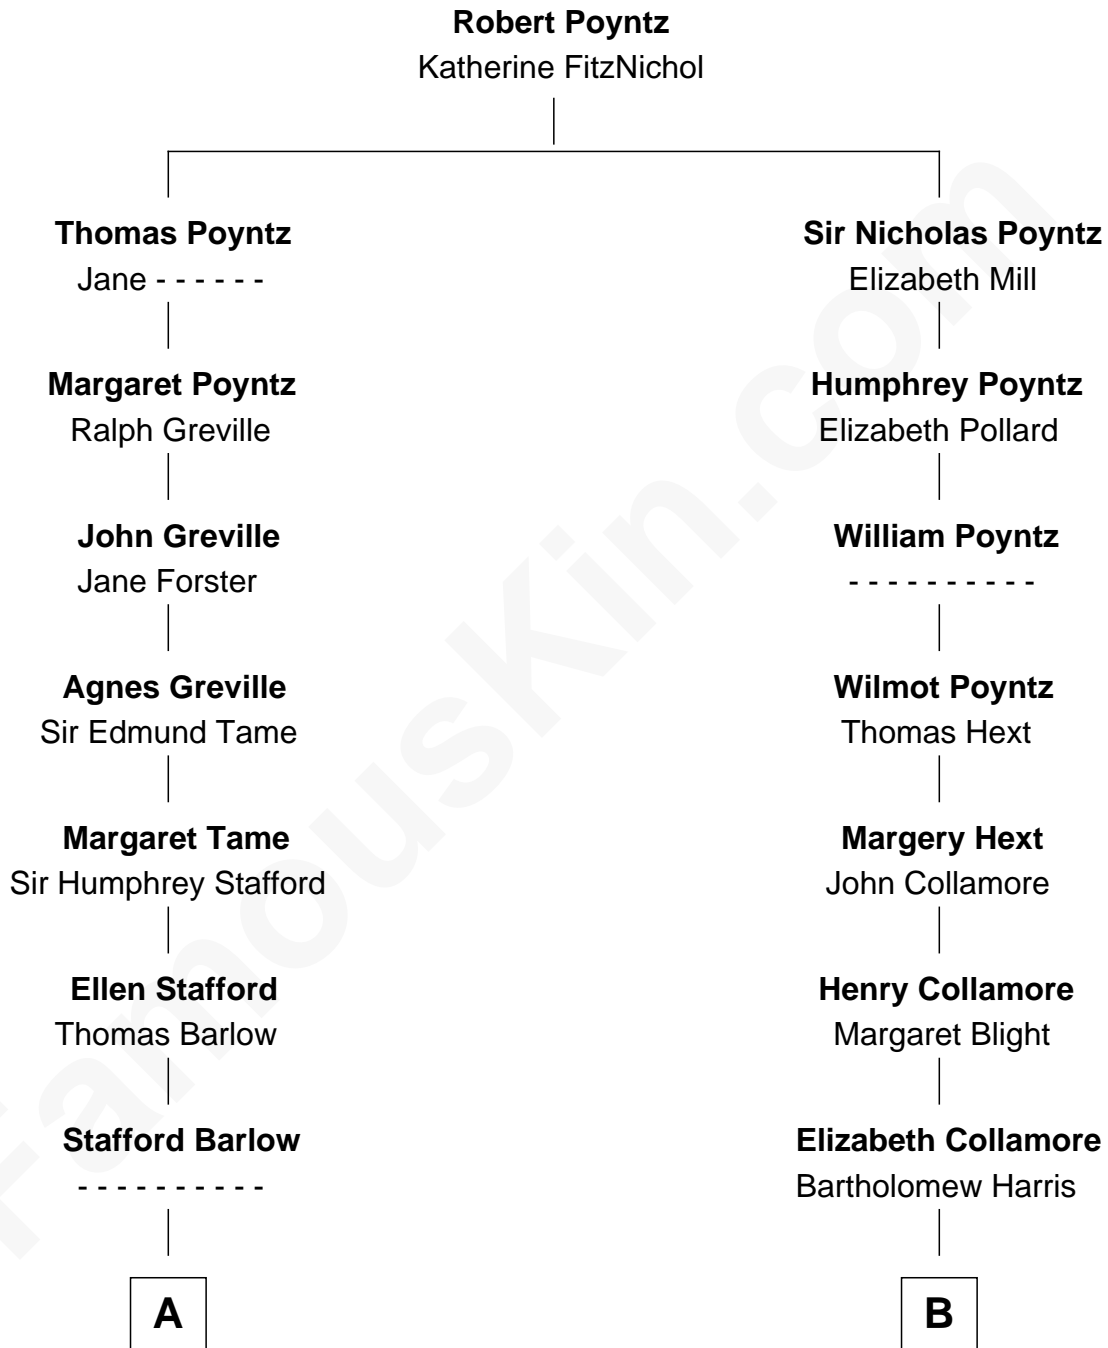

FamousKin.com

Relationship Chart of

Robert Townsend

Member of the Culper Spy Ring during the American Revolution

12th cousin 6 times removed of

Howard Dean

79th Governor of Vermont

C

Andrea Belden Maitland

Howard Brush Dean

Howard Dean

79th Governor of Vermont

FamousKin.com