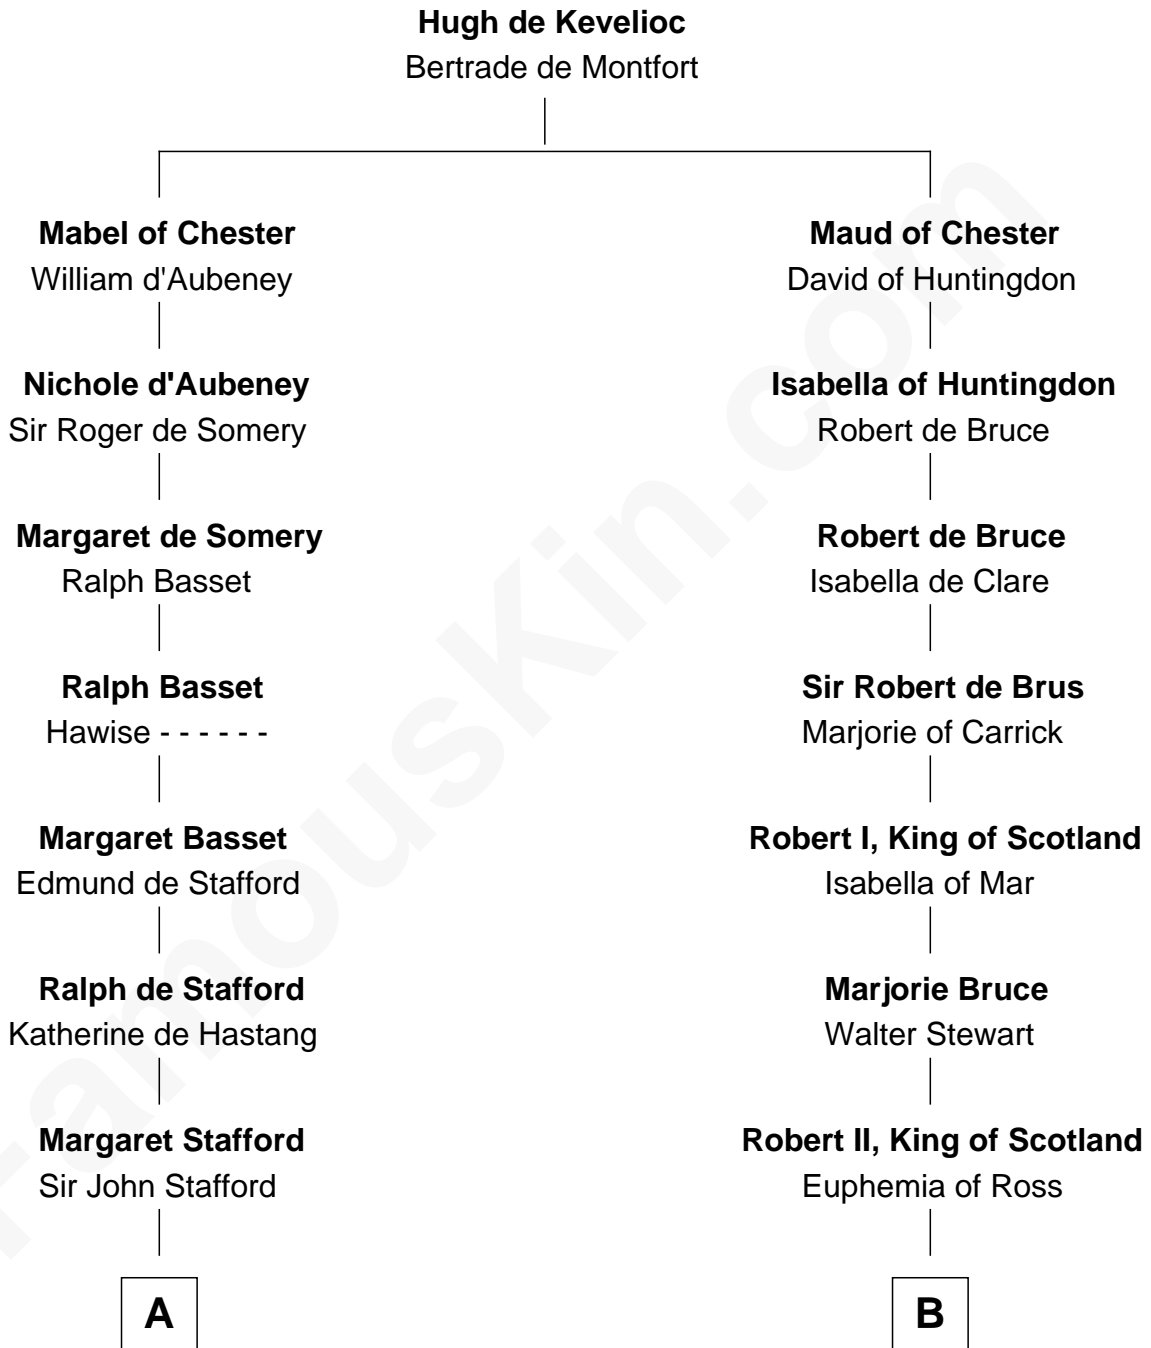

FamousKin.com

Relationship Chart of

Robert Townsend

Member of the Culper Spy Ring during the American Revolution

18th cousin 2 times removed of

Patrick Henry

1st and 6th Governor of Virginia

C

Audrey Almy
James Townsend

Jacob Townsend
Phoebe Seaman

Samuel Townsend
Sarah Stoddard

Robert Townsend
Spy known as "Culper Jr."

D

John Henry
Mrs. Sarah Winston Syme

Patrick Henry
1st & 6th Gov. of Virginia