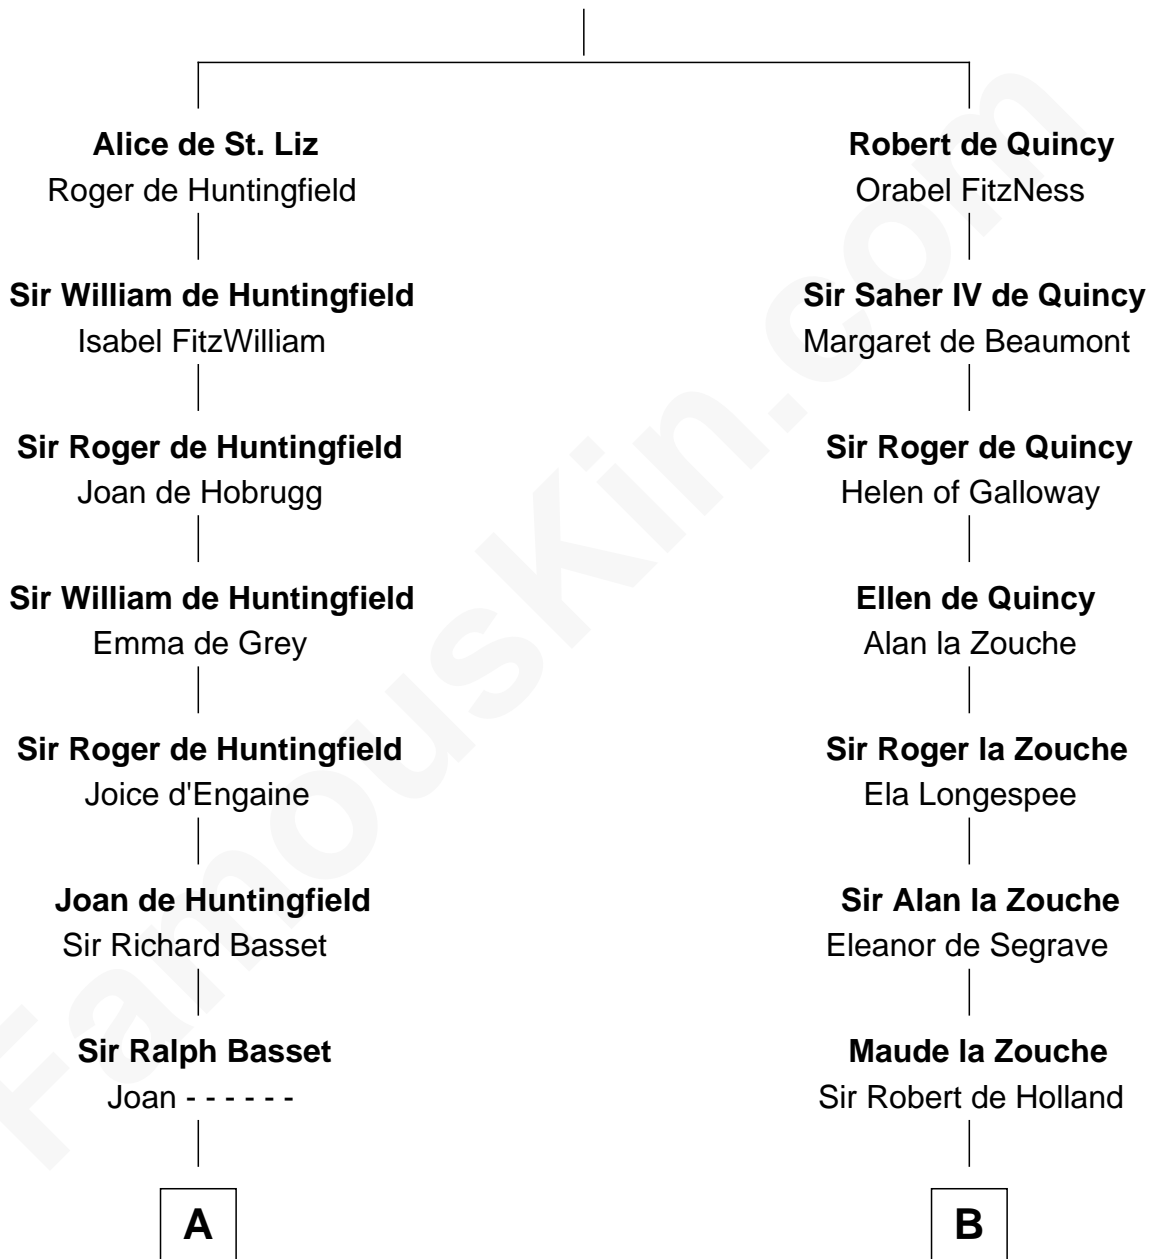

## Relationship Chart of

### Robert Townsend

*Member of the Culper Spy Ring during the American Revolution*

19th cousin 2 times removed of

### Patrick Henry

*1st and 6th Governor of Virginia*

**Saher I de Quincy**

Maud de St. Liz

**C**

**Job Almy**  
Mary Unthank

**Audrey Almy**  
James Townsend

**Jacob Townsend**  
Phoebe Seaman