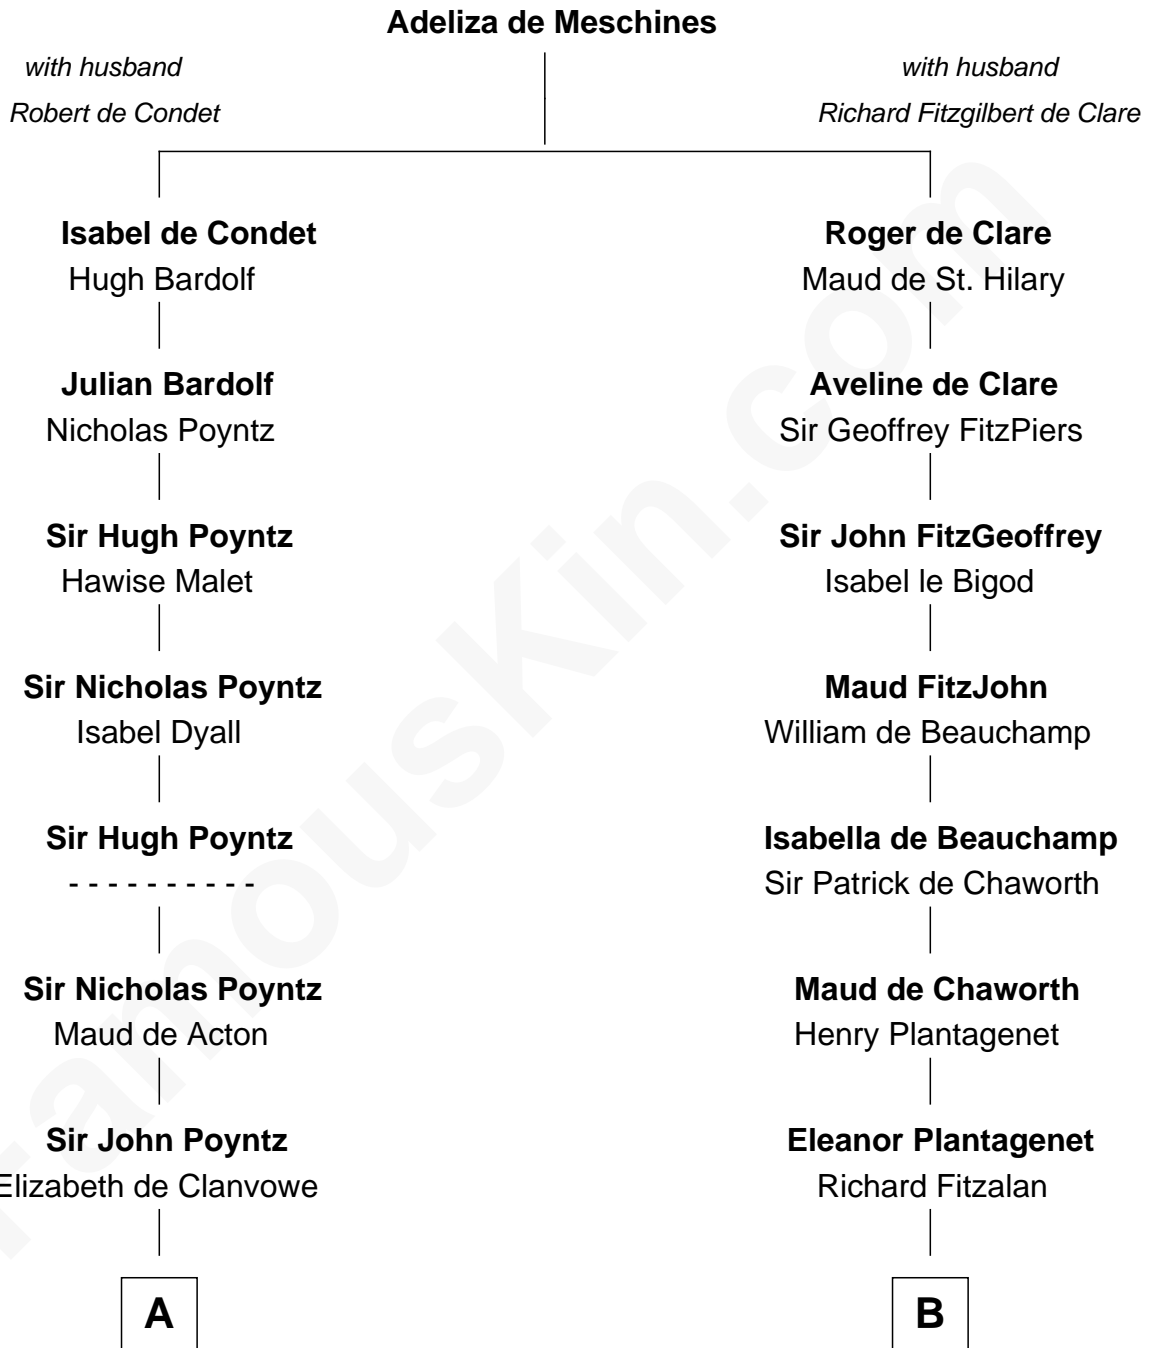

FamousKin.com

Relationship Chart of

Robert Townsend

Member of the Culper Spy Ring during the American Revolution

18th cousin 2 times removed of

Patrick Henry

1st and 6th Governor of Virginia

C

Audrey Almy
James Townsend

Jacob Townsend
Phoebe Seaman

Samuel Townsend
Sarah Stoddard

Robert Townsend
Spy known as "Culper Jr."

D

John Henry
Mrs. Sarah Winston Syme

Patrick Henry
1st & 6th Gov. of Virginia