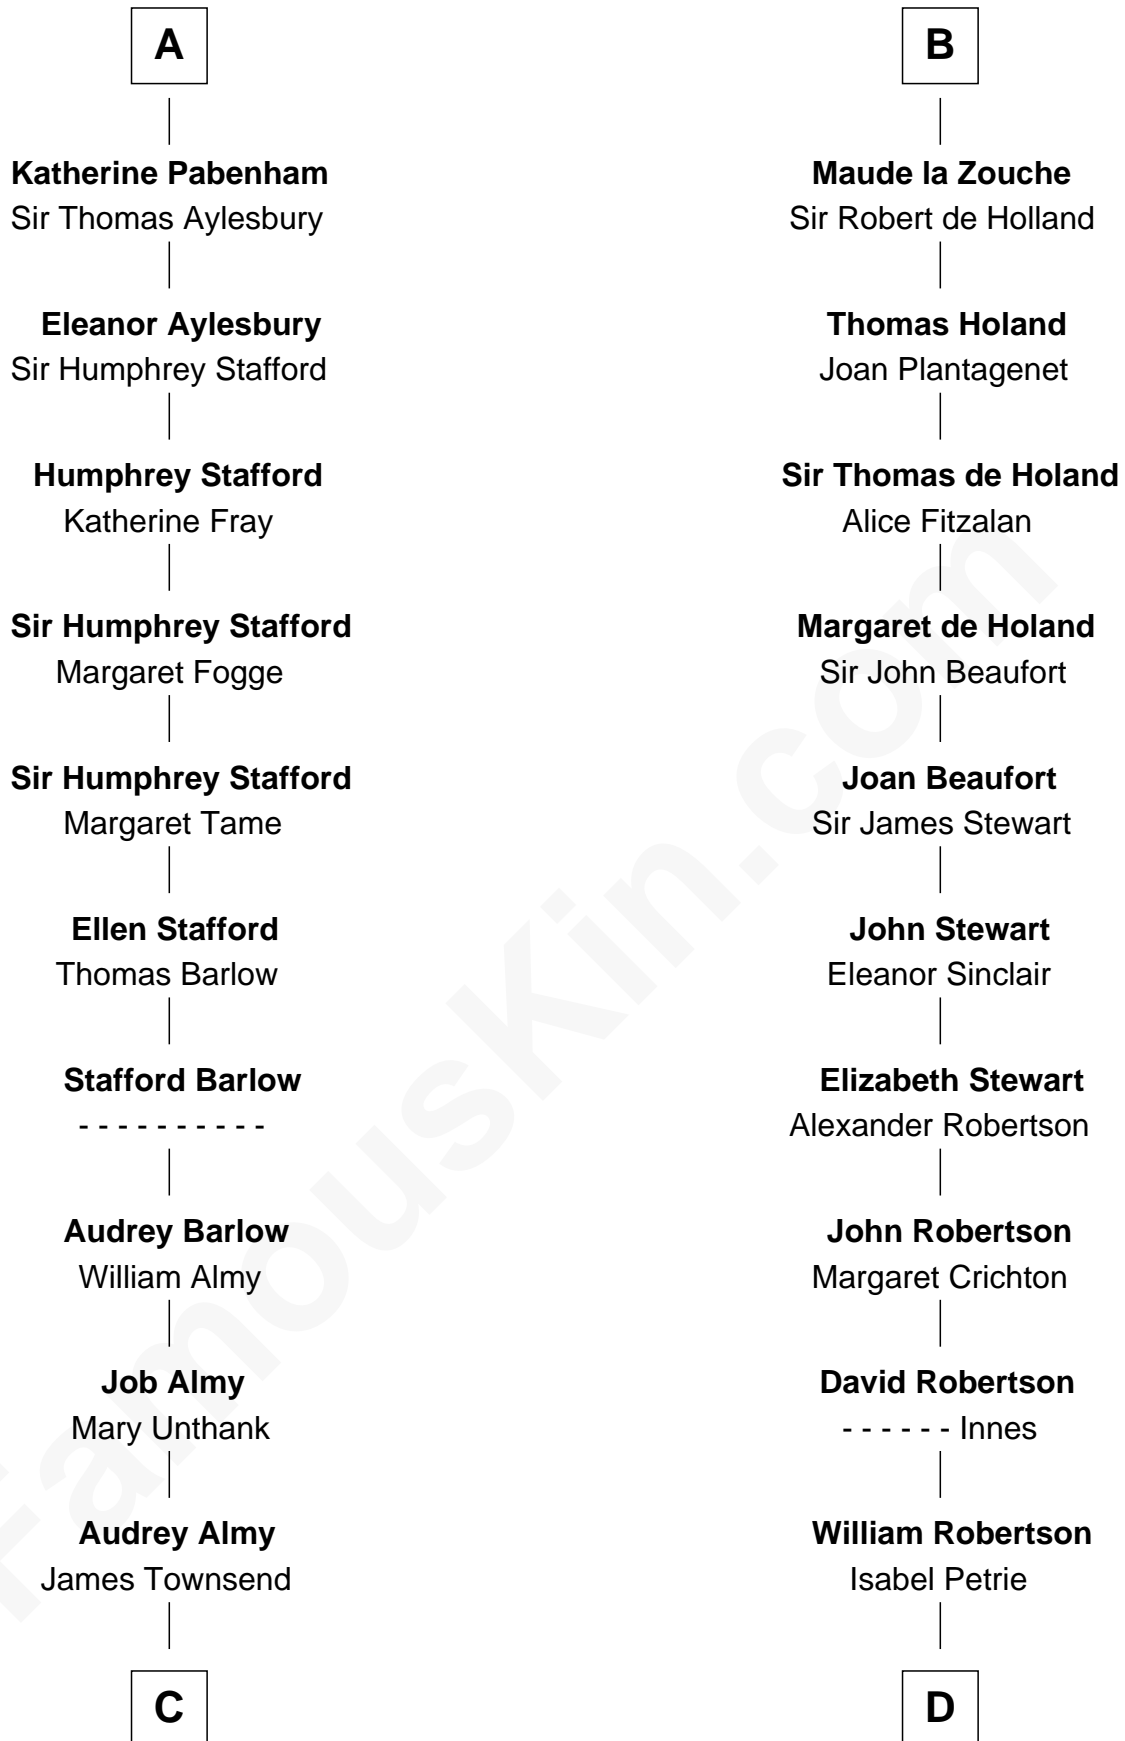

FamousKin.com

Relationship Chart of

Robert Townsend

Member of the Culper Spy Ring during the American Revolution

19th cousin 1 time removed of

Patrick Henry

1st and 6th Governor of Virginia

William I de Lancaster
Gundred de Warenne

William II de Lancaster
Hawise de Stuteville

Hawise de Lancaster
Gilbert FitzRoger

Hawise de Lancaster
Peter II de Brus

Agnes de Brus
Walter de Fauconberge

Anice de Fauconberge
Sir Nicholas Engaine

Sir John d'Engaine
Joan Peveral

Elizabeth d'Engaine
Sir Laurence de Pabenharn

A

Avice of Lancaster
Richard de Morville

Helena de Morville
Roland of Galloway

Alan of Galloway
Helen de l'Isle

Helen of Galloway
Sir Roger de Quincy

Ellen de Quincy
Alan la Zouche

Sir Roger la Zouche
Ela Longespee

Sir Alan la Zouche
Eleanor de Segrave

B

C

Jacob Townsend

Phoebe Seaman

Samuel Townsend

Sarah Stoddard