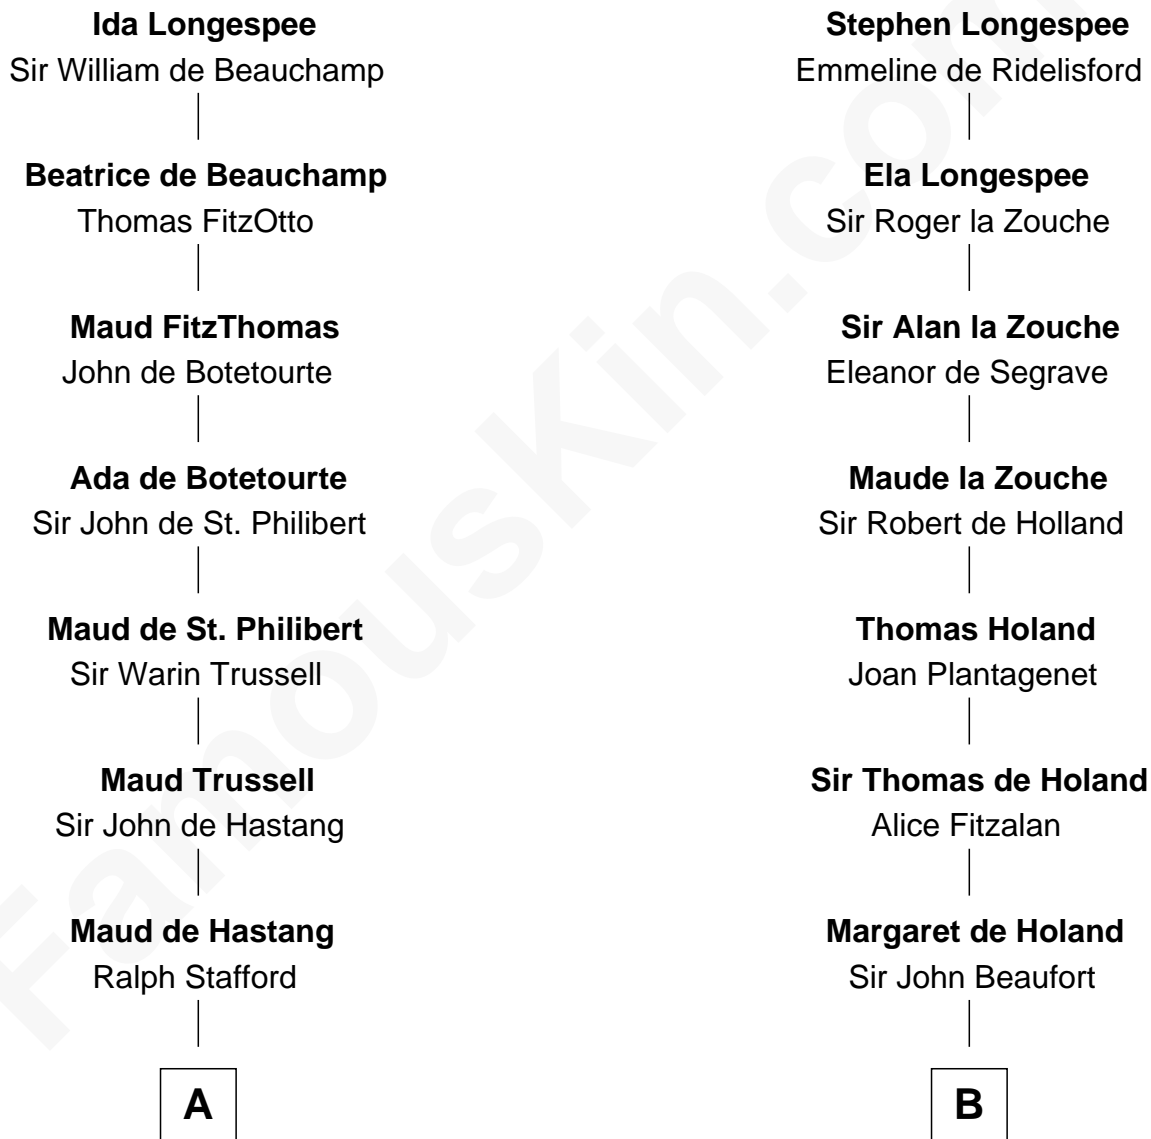

## Relationship Chart of

### Robert Townsend

*Member of the Culper Spy Ring during the American Revolution*

16th cousin 3 times removed of

### Patrick Henry

*1st and 6th Governor of Virginia*

**Sir William Longespee**

Ela of Salisbury

**C**

—  
**Jacob Townsend**

Phoebe Seaman

—  
**Samuel Townsend**