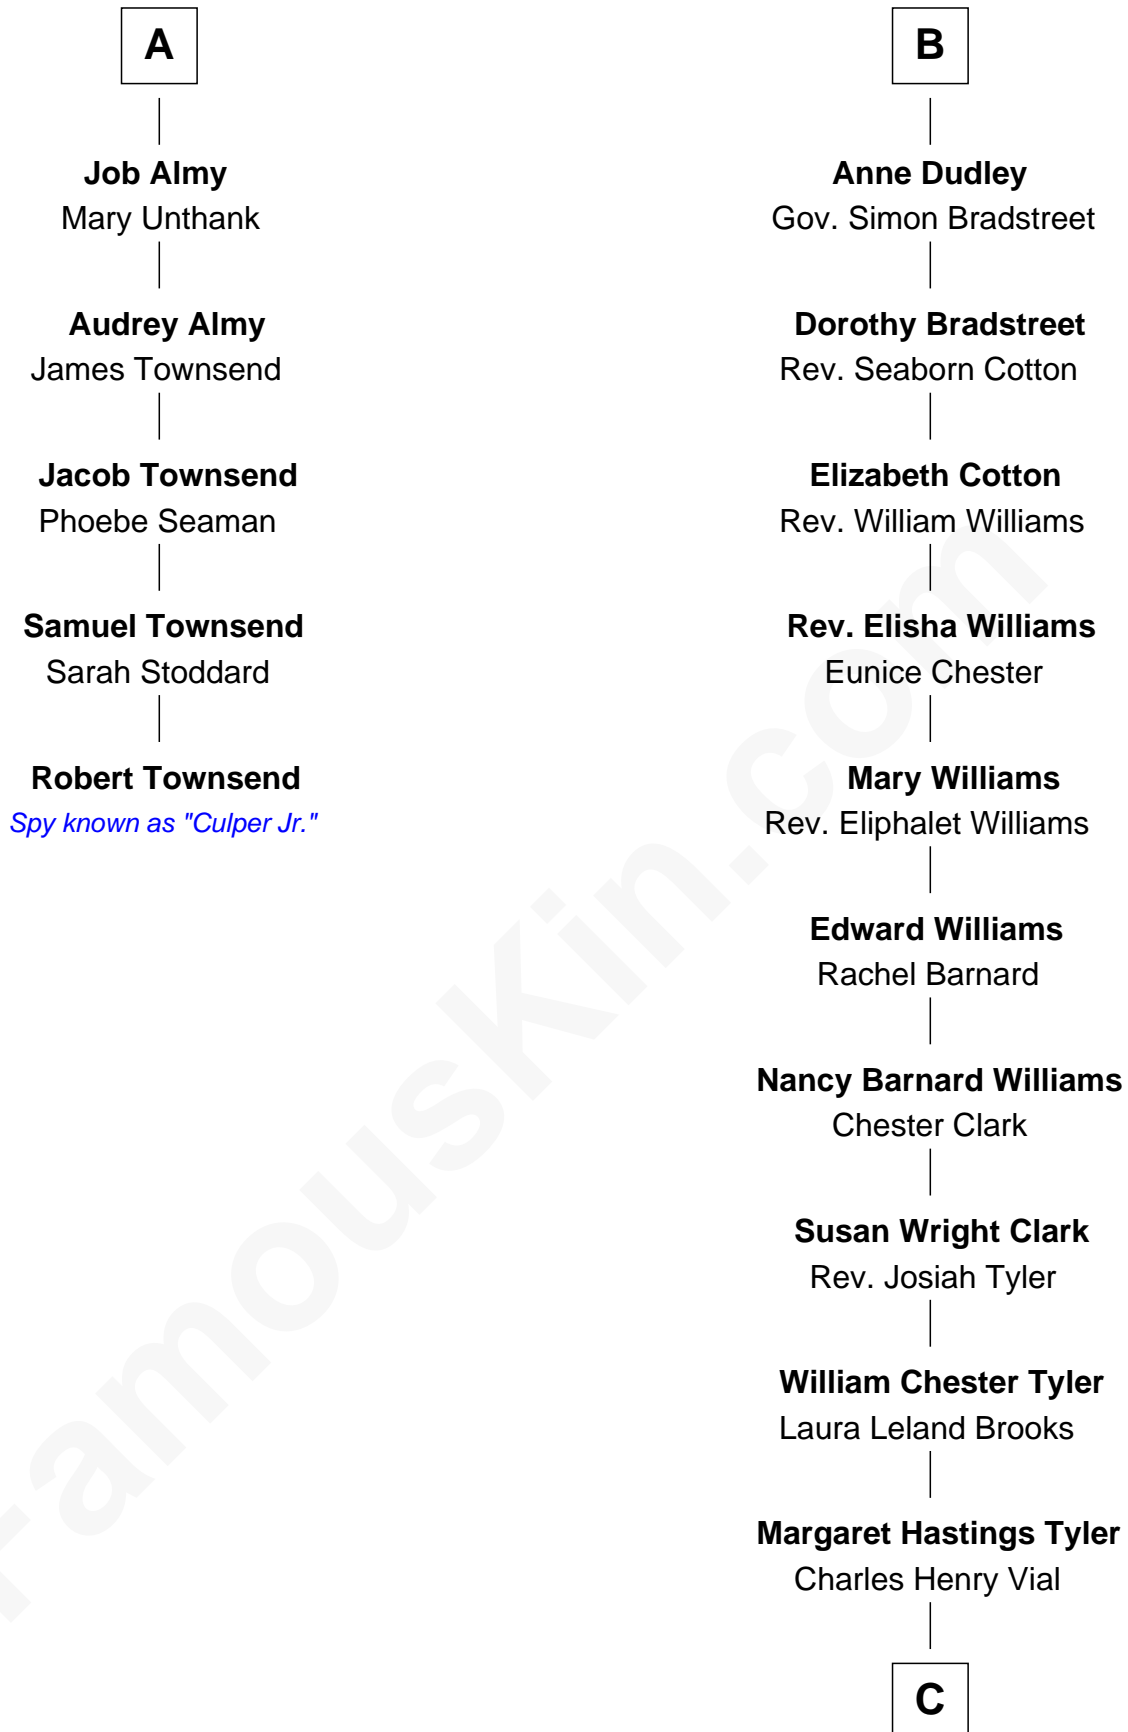

FamousKin.com

Relationship Chart of

Robert Townsend

Member of the Culper Spy Ring during the American Revolution

11th cousin 8 times removed of

Kate Upton

Sports Illustrated Swimsuit Cover Model

C

Elizabeth Brooks Vial
Stephen Edward Upton

Jefferson Matthew Upton
Shelley Fawn Davis

Kate Upton
Model and Actress

FamousKin.com