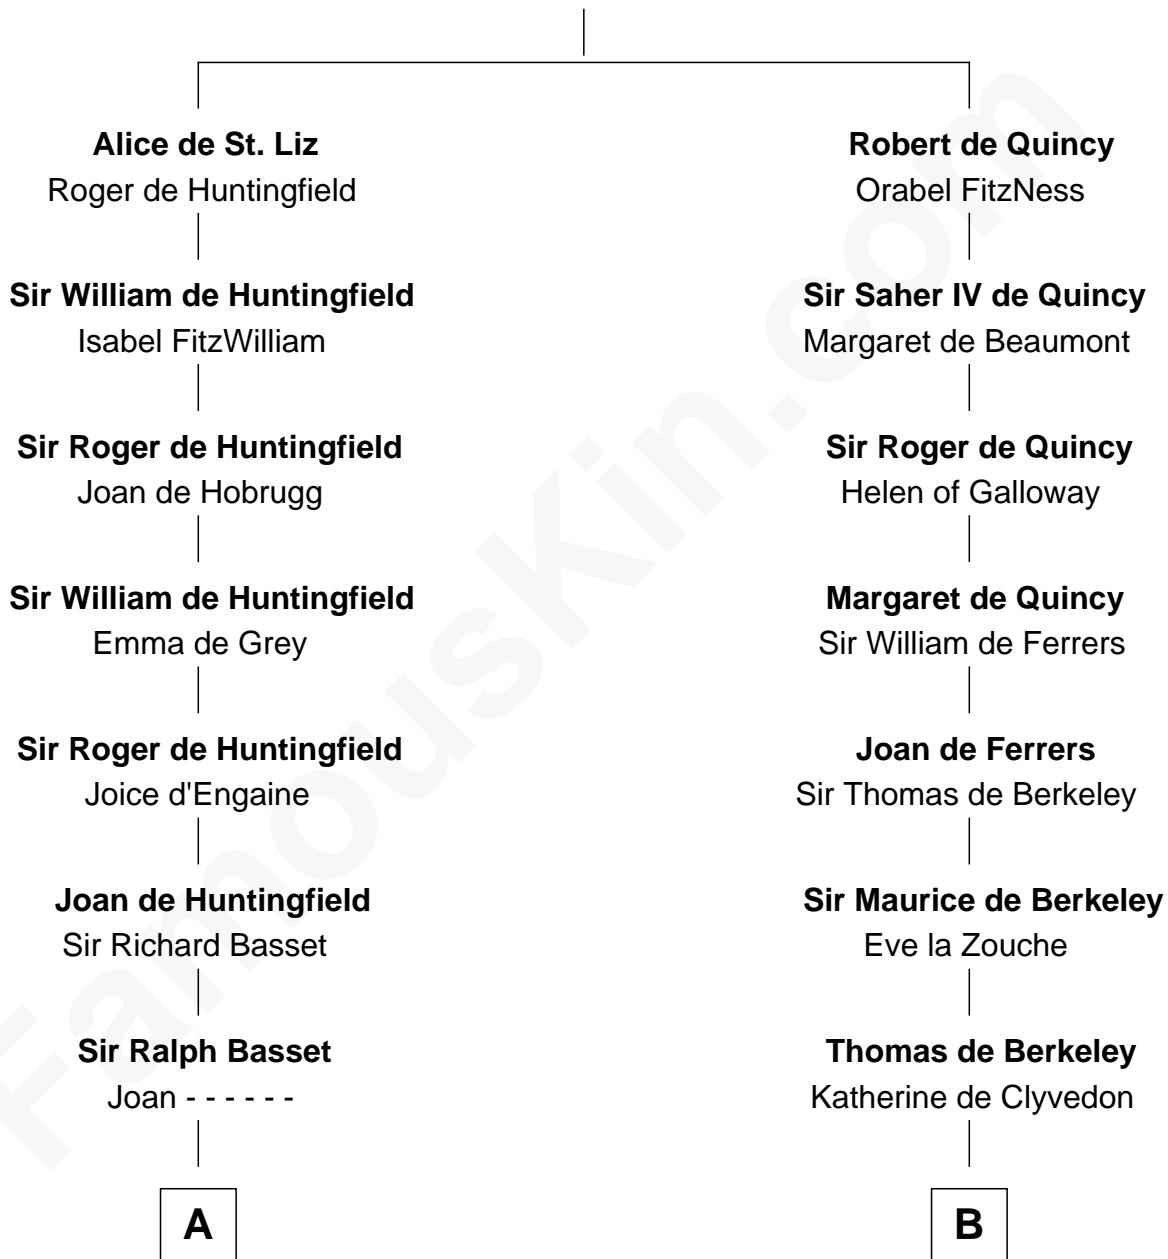

## Relationship Chart of

### Robert Townsend

*Member of the Culper Spy Ring during the American Revolution*

18th cousin 3 times removed of

**George Washington**  
*1st U.S. President*

**Saher I de Quincy**  
Maud de St. Liz

**C**

**Job Almy**  
Mary Unthank

**Audrey Almy**  
James Townsend

**Jacob Townsend**  
Phoebe Seaman

**Samuel Townsend**  
Sarah Stoddard

**Robert Townsend**  
*Spy known as "Culper Jr."*

**D**

**Augustine Washington**  
Mary Ball

**George Washington**  
*1st U.S. President*