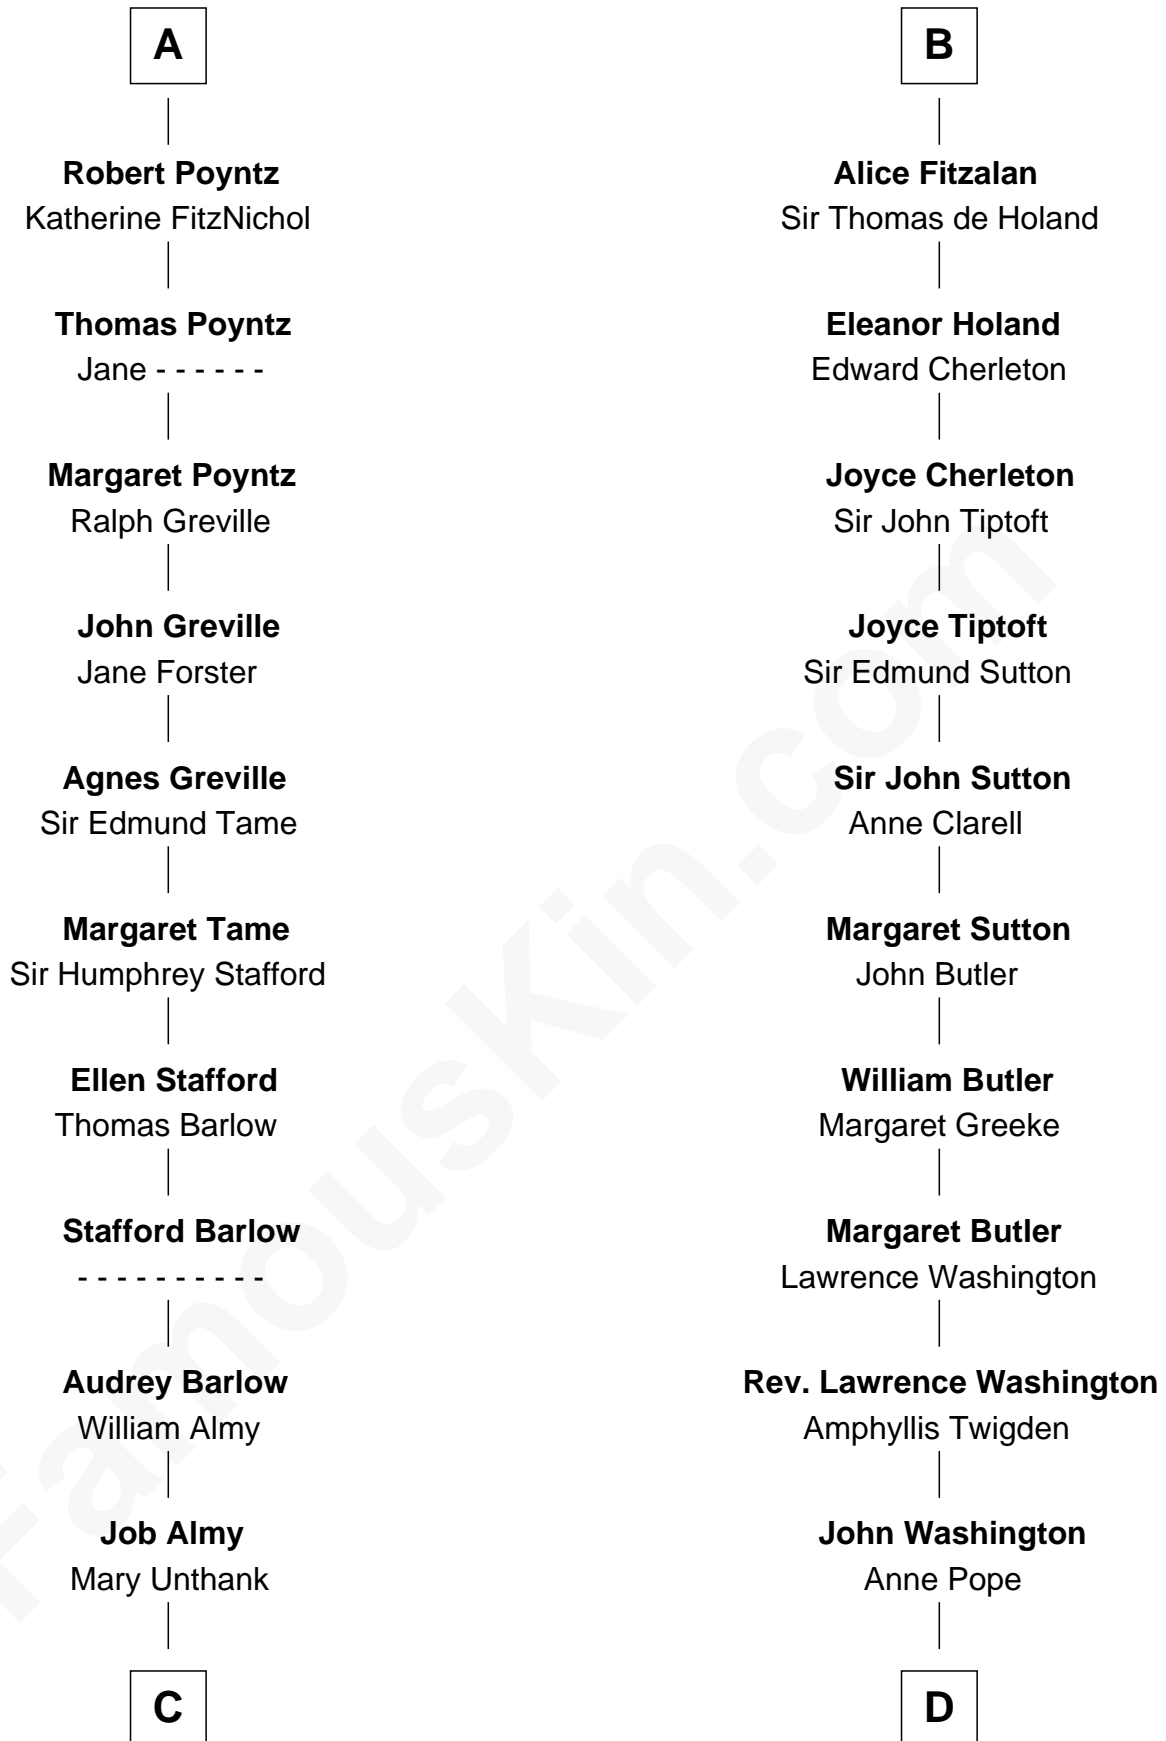

## Relationship Chart of

### Robert Townsend

*Member of the Culper Spy Ring during the American Revolution*

19th cousin 1 time removed of

**George Washington**  
*1st U.S. President*

**C**

**Audrey Almy**  
James Townsend

**Jacob Townsend**  
Phoebe Seaman