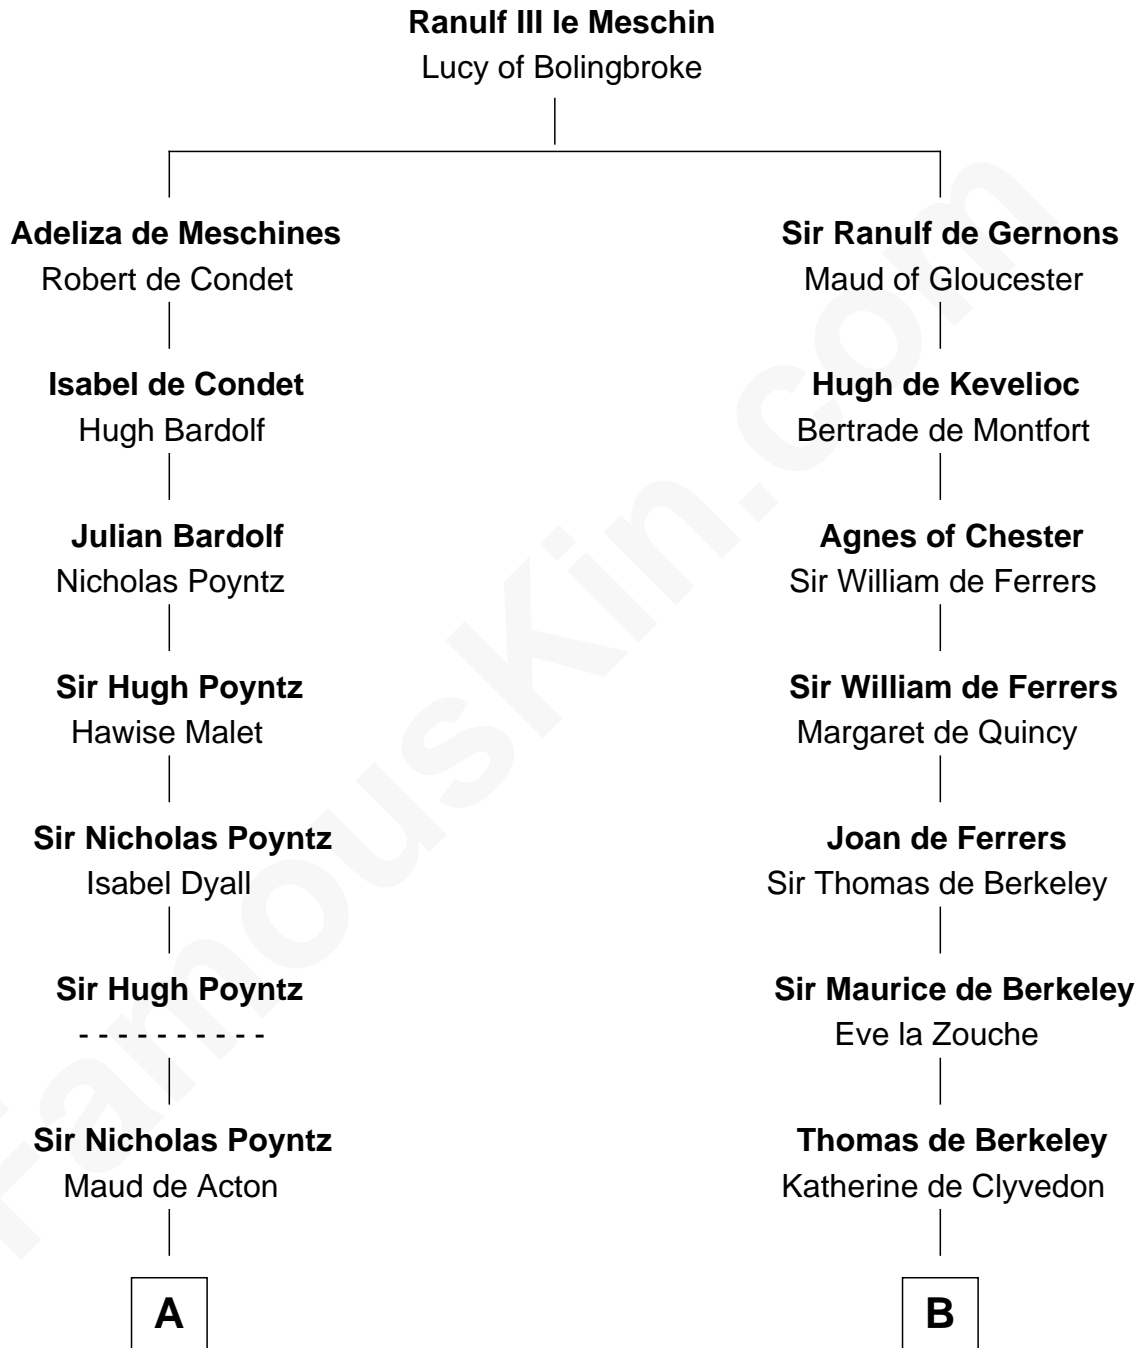

FamousKin.com

Relationship Chart of

Robert Townsend

Member of the Culper Spy Ring during the American Revolution

19th cousin 2 times removed of

John Langdon

Signer of the U.S. Constitution

C

Job Almy

Mary Unthank

Audrey Almy

James Townsend

Jacob Townsend

Phoebe Seaman

Samuel Townsend

Sarah Stoddard