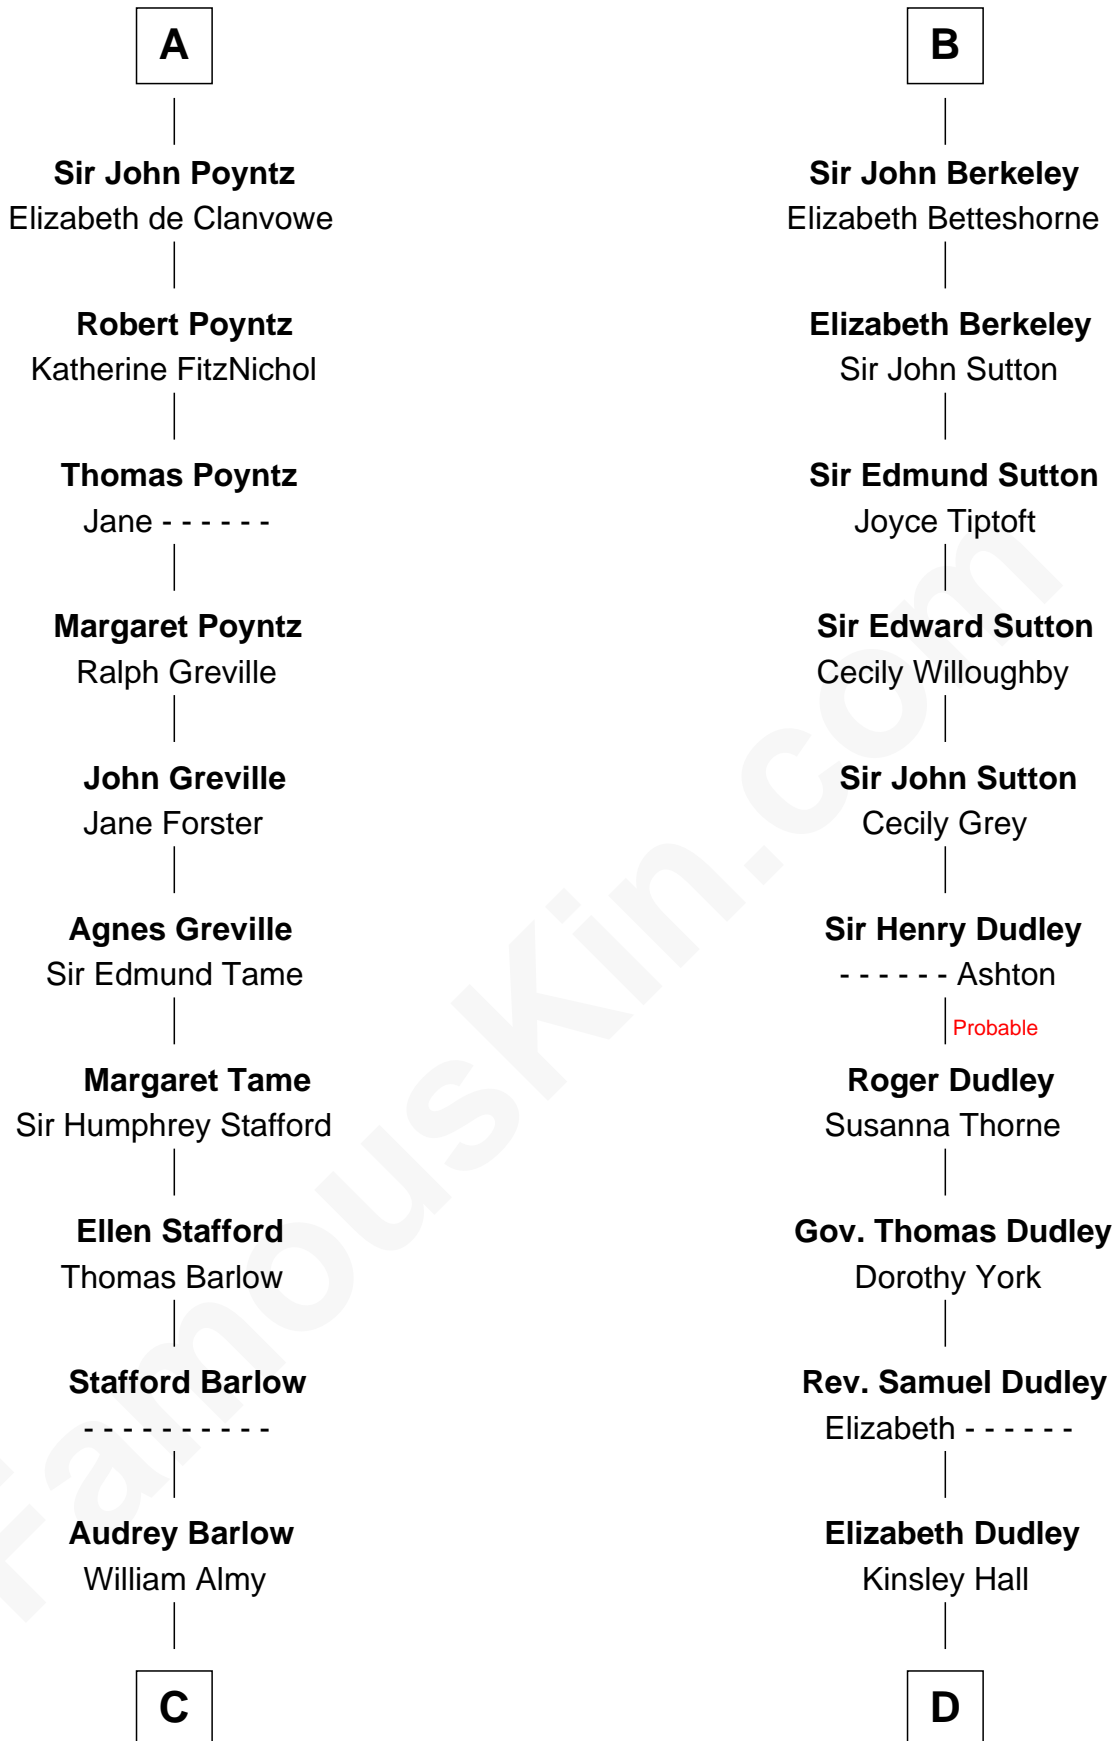

FamousKin.com

Relationship Chart of

Robert Townsend

Member of the Culper Spy Ring during the American Revolution

19th cousin 2 times removed of

John Langdon

Signer of the U.S. Constitution

C

Job Almy

Mary Unthank

Audrey Almy

James Townsend

Jacob Townsend

Phoebe Seaman

Samuel Townsend

Sarah Stoddard