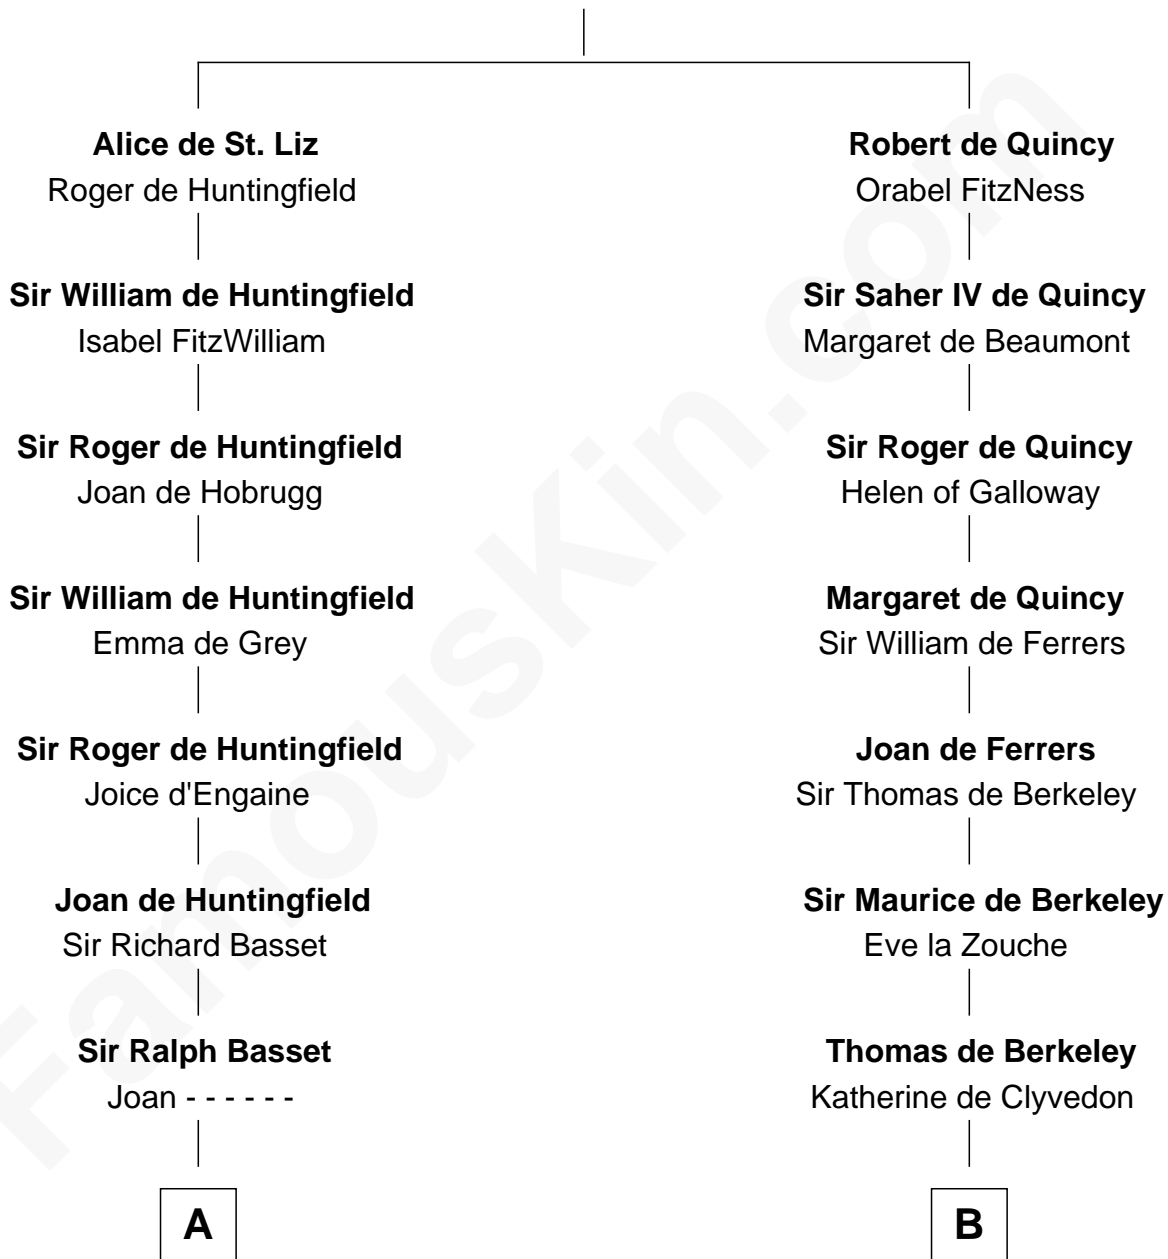

John Langdon

Signer of the U.S. Constitution

Saher I de Quincy

Maud de St. Liz