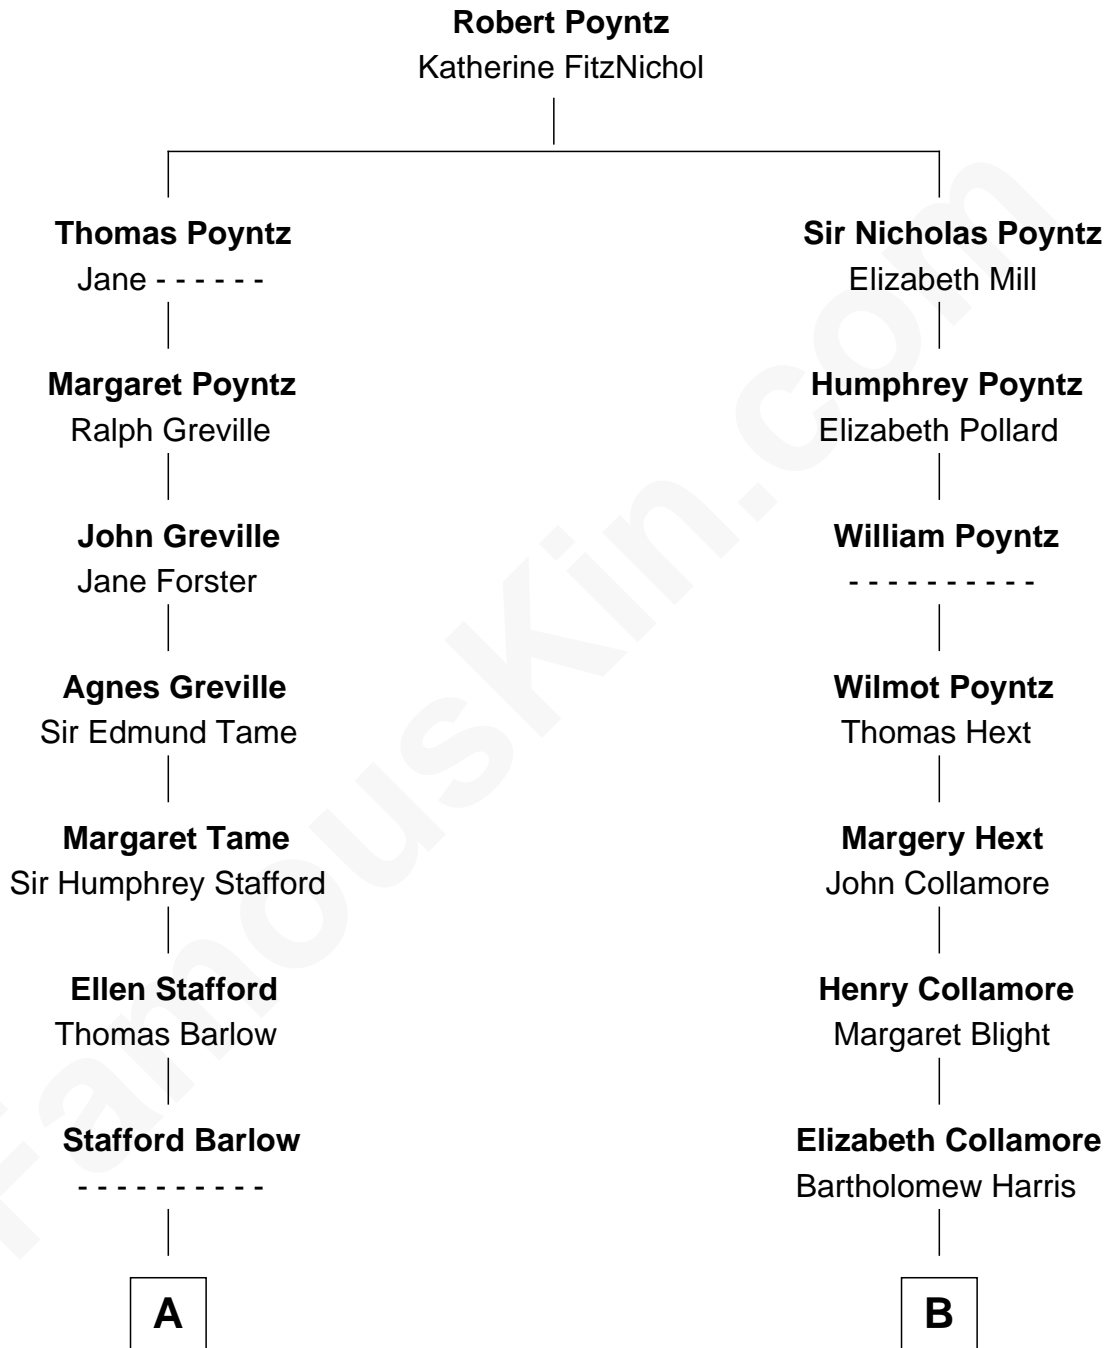

FamousKin.com

Relationship Chart of

Robert Townsend

Member of the Culper Spy Ring during the American Revolution

12th cousin 3 times removed of

Clarence Day

Author of Life with Father

A

Audrey Barlow

William Almy

Job Almy

Mary Unthank

Audrey Almy

James Townsend

Jacob Townsend

Phoebe Seaman