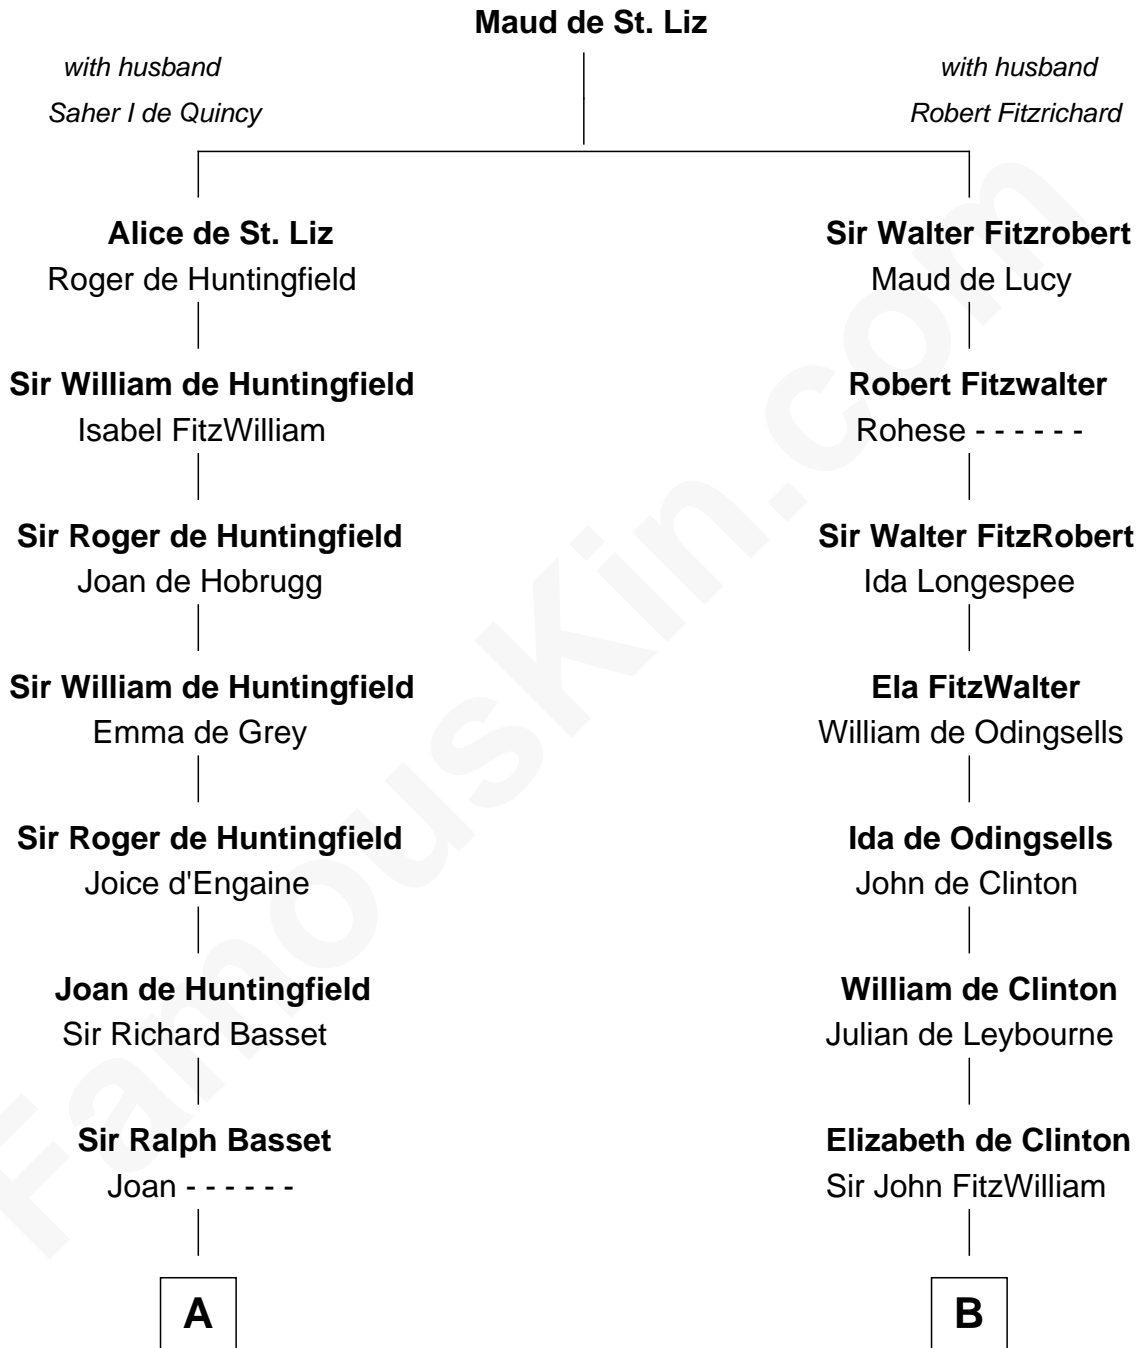

FamousKin.com

Relationship Chart of

Robert Townsend

Member of the Culper Spy Ring during the American Revolution

20th cousin 1 time removed of

John Quincy Adams
6th U.S. President

C

Job Almy
Mary Unthank

Audrey Almy
James Townsend

Jacob Townsend
Phoebe Seaman

Samuel Townsend
Sarah Stoddard

Robert Townsend
Spy known as "Culper Jr."

D

Col John Quincy
Elizabeth Norton

Elizabeth Quincy
Rev. William Smith

Abigail Quincy Smith
John Adams