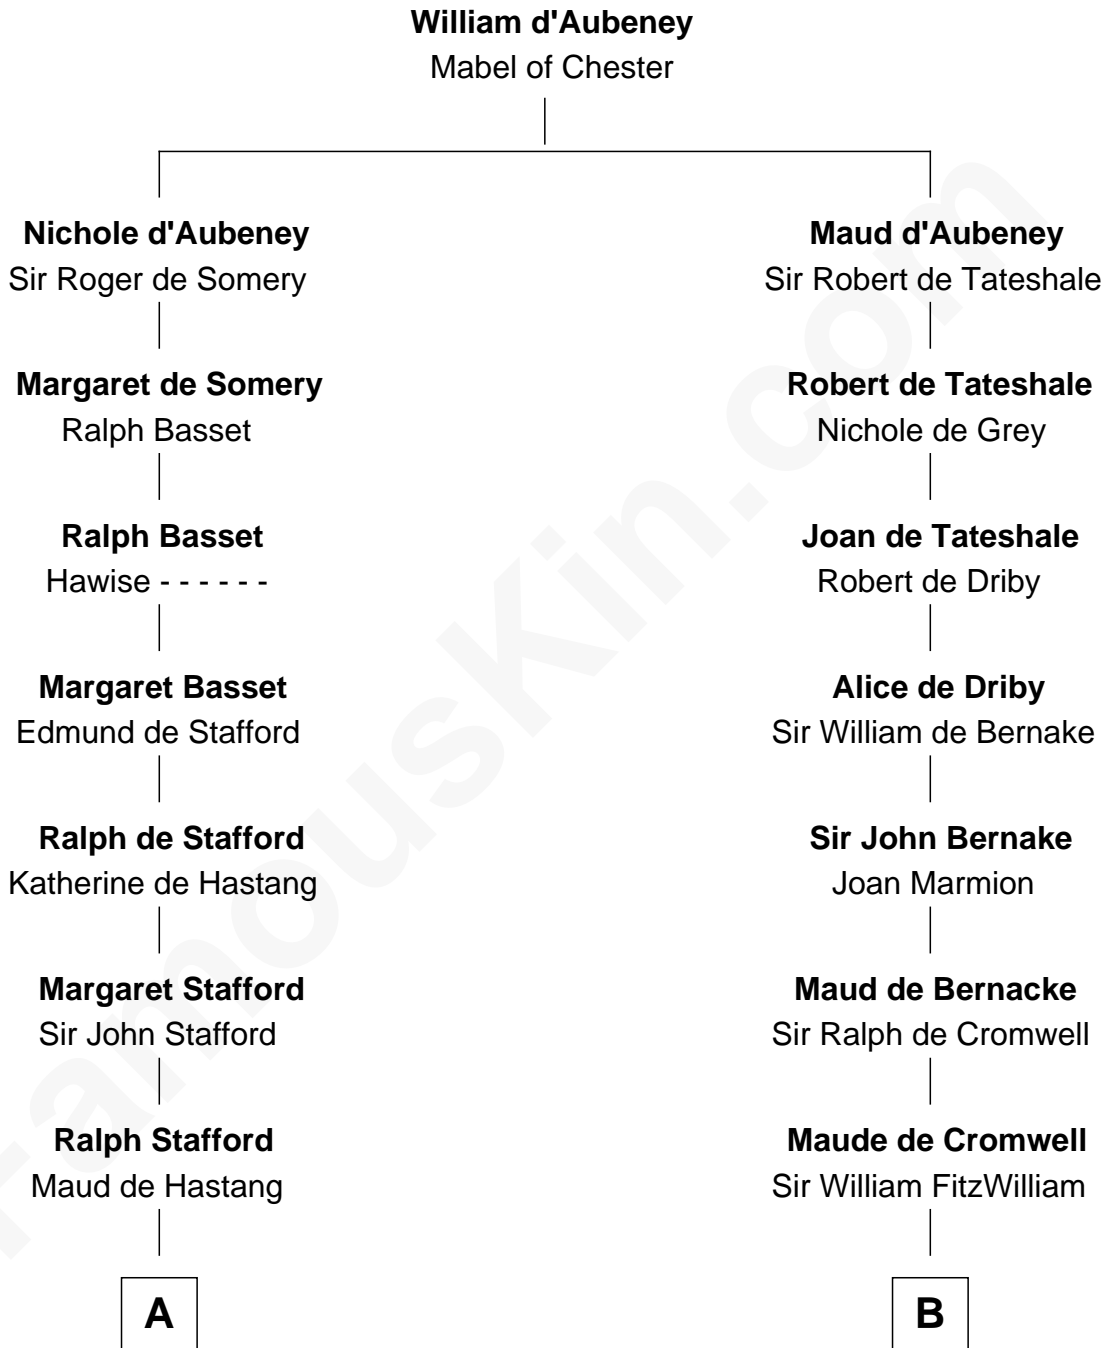

FamousKin.com

Relationship Chart of

Robert Townsend

Member of the Culper Spy Ring during the American Revolution

18th cousin 1 time removed of

Abigail (Smith) Adams

First Lady of President John Adams