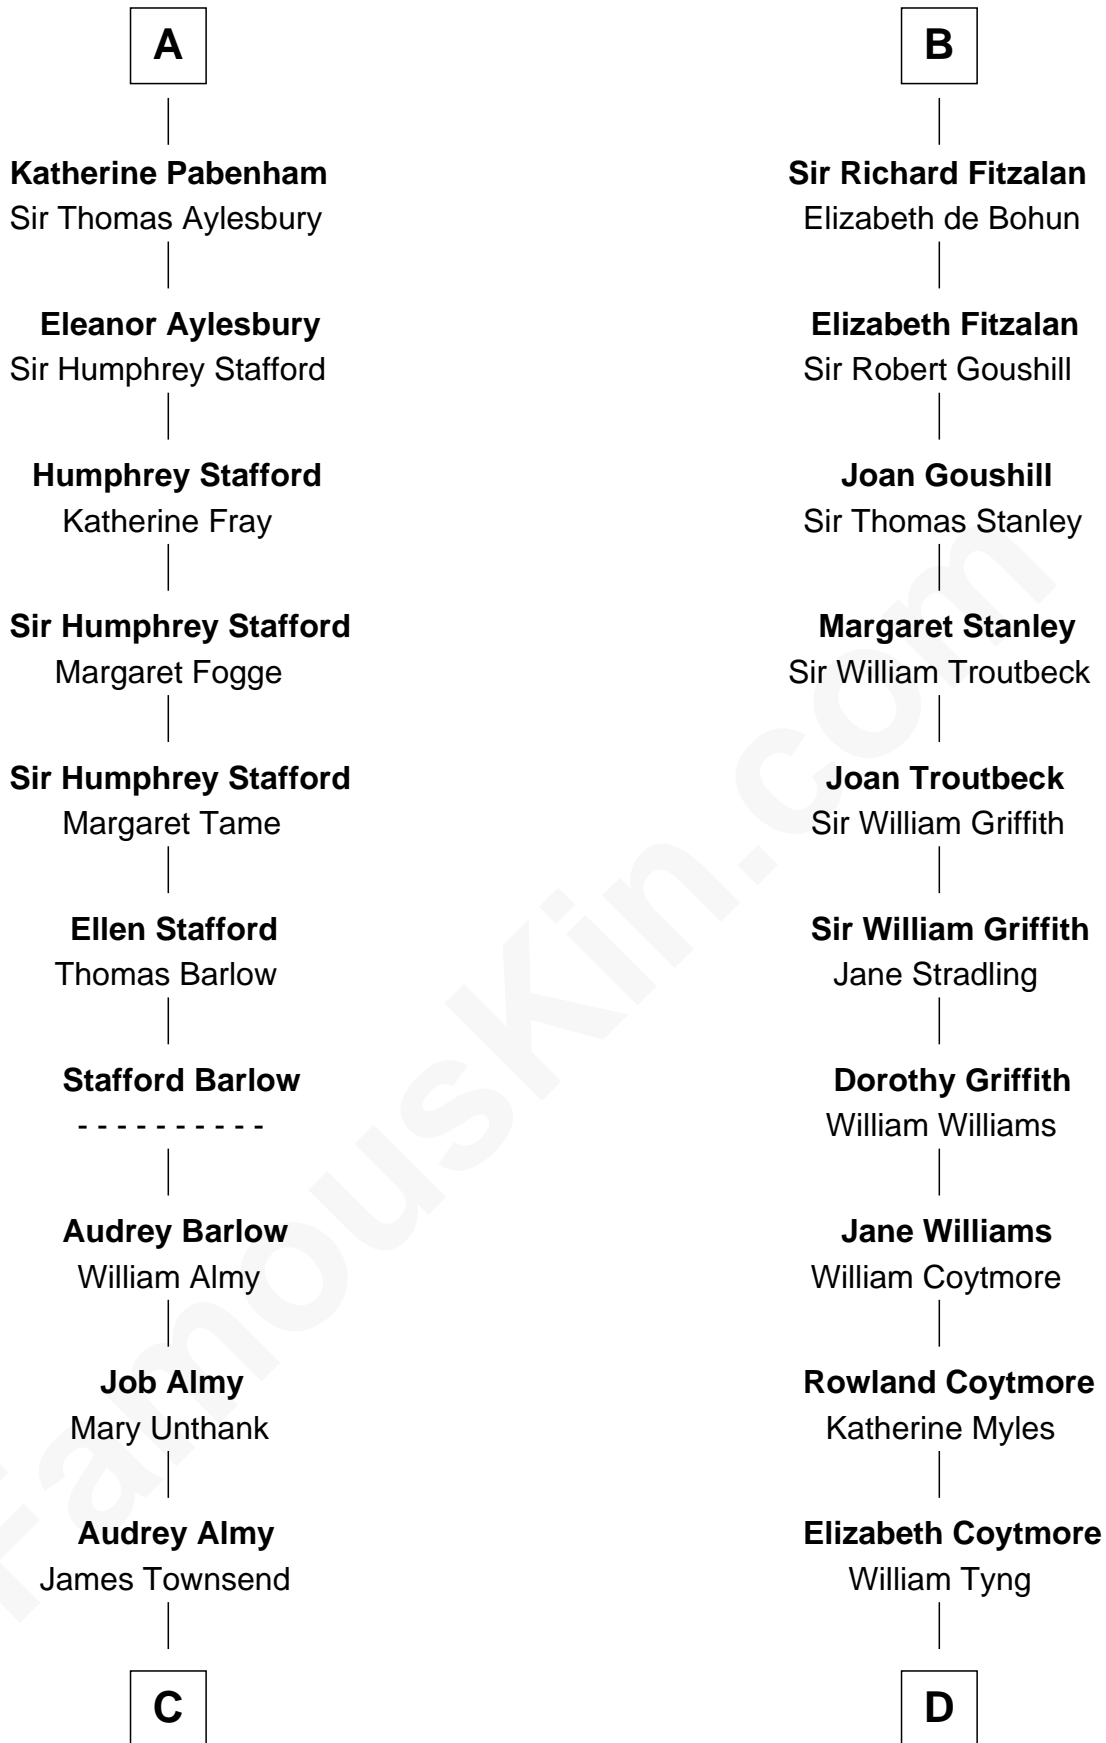

FamousKin.com

Relationship Chart of

Robert Townsend

Member of the Culper Spy Ring during the American Revolution

19th cousin 2 times removed of

Abigail (Smith) Adams

First Lady of President John Adams

C

Jacob Townsend

Phoebe Seaman

Samuel Townsend

Sarah Stoddard

Robert Townsend

Spy known as "Culper Jr."

D

Anna Tyng