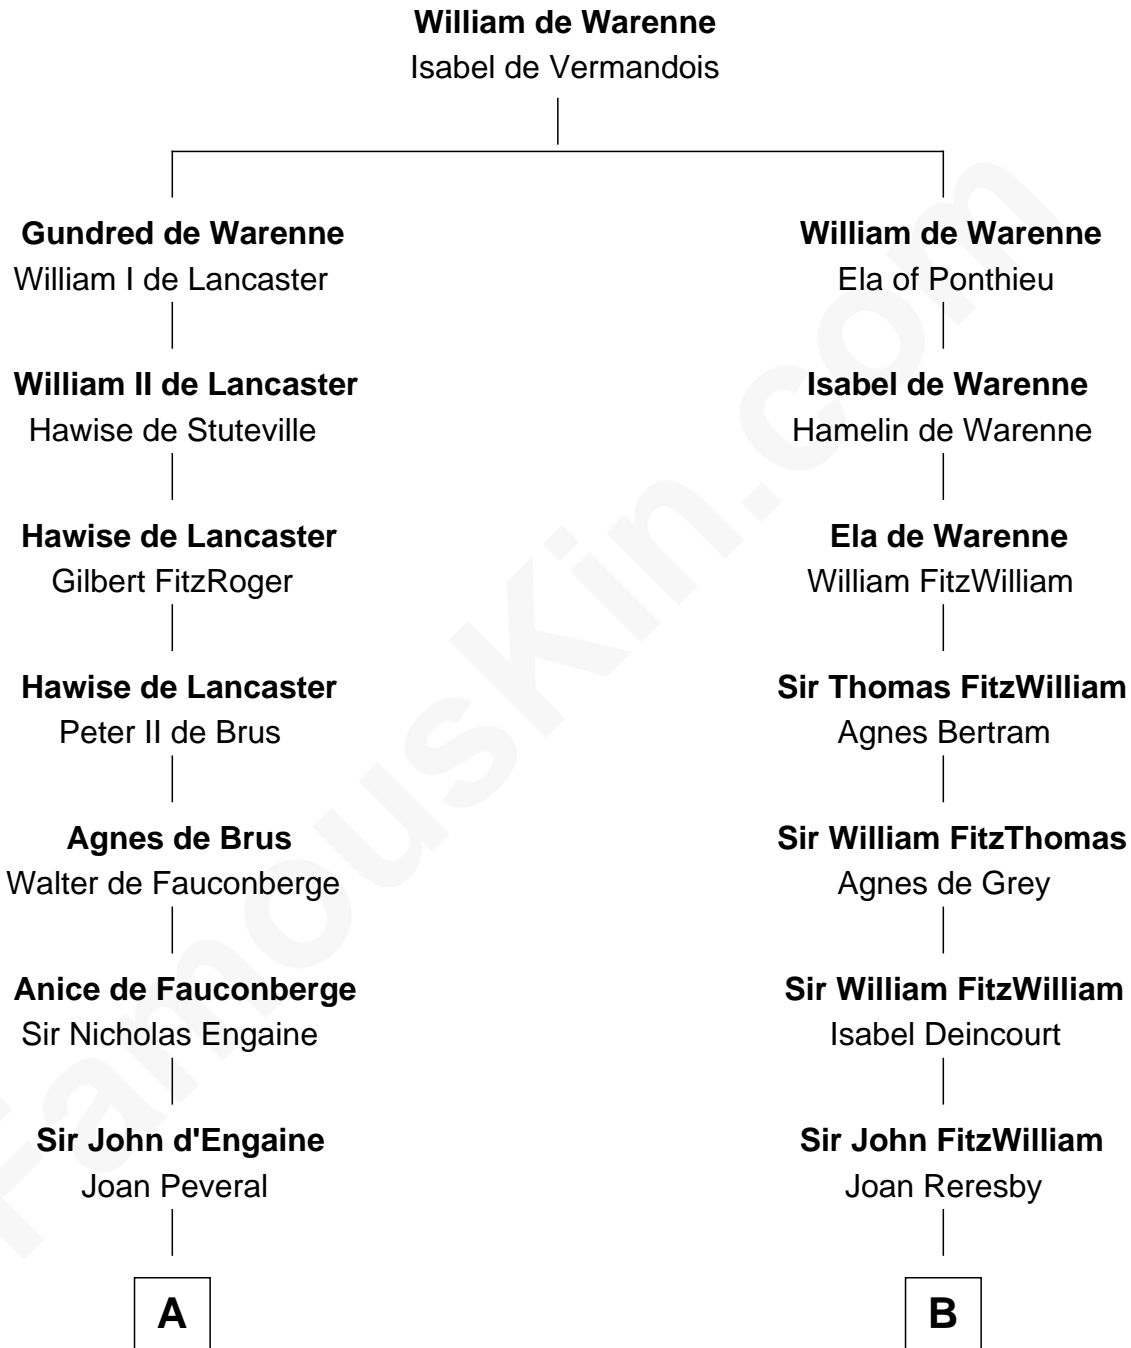

FamousKin.com

Relationship Chart of

Robert Townsend

Member of the Culper Spy Ring during the American Revolution

20th cousin of

Abigail (Smith) Adams

First Lady of President John Adams

C

Audrey Almy
James Townsend

Jacob Townsend
Phoebe Seaman

Samuel Townsend
Sarah Stoddard

Robert Townsend
Spy known as "Culper Jr."

D

Anna Shepard
Daniel Quincy

Col John Quincy
Elizabeth Norton

Elizabeth Quincy
Rev. William Smith