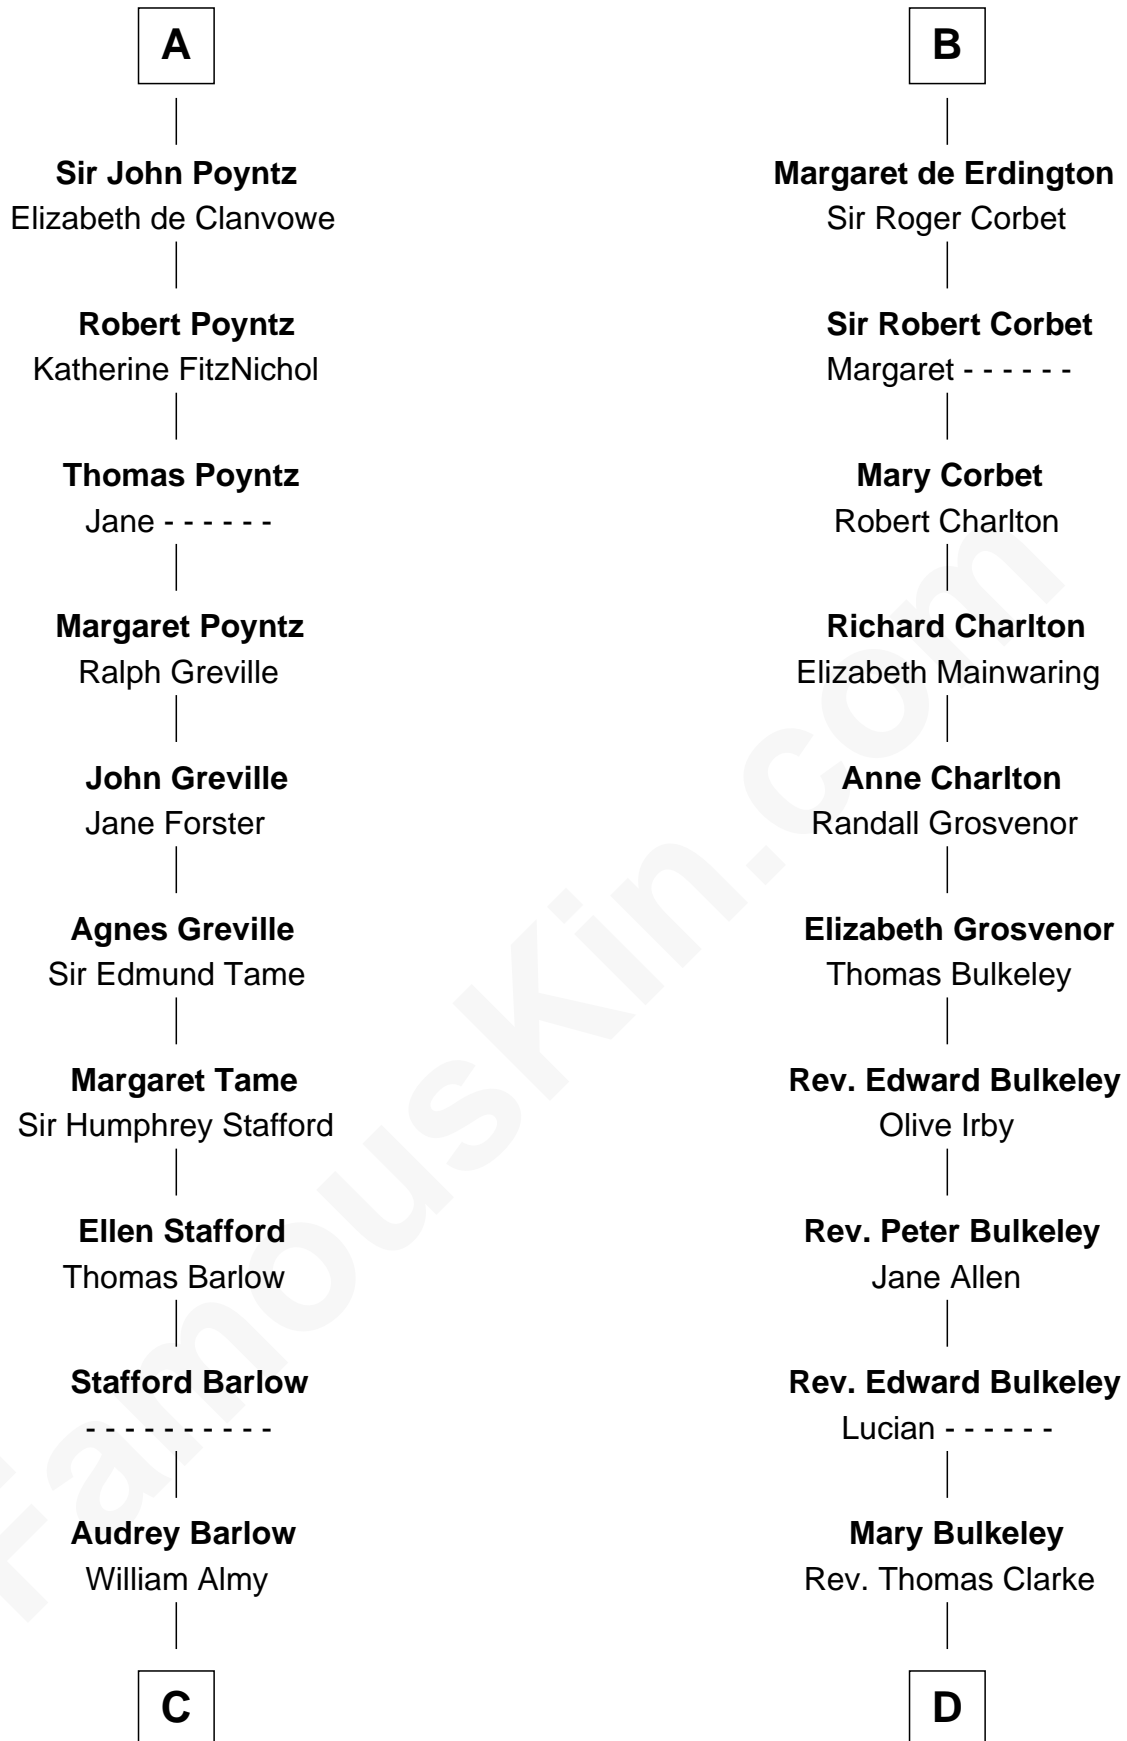

FamousKin.com

Relationship Chart of

Robert Townsend

Member of the Culper Spy Ring during the American Revolution

19th cousin 2 times removed of

John Hancock

Signer of the Declaration of Independence

C

Job Almy
Mary Unthank

Audrey Almy
James Townsend

Jacob Townsend
Phoebe Seaman

Samuel Townsend
Sarah Stoddard

Robert Townsend
Spy known as "Culper Jr."

D

Elizabeth Clarke
John Hancock

Rev. John Hancock
Mary Hawke