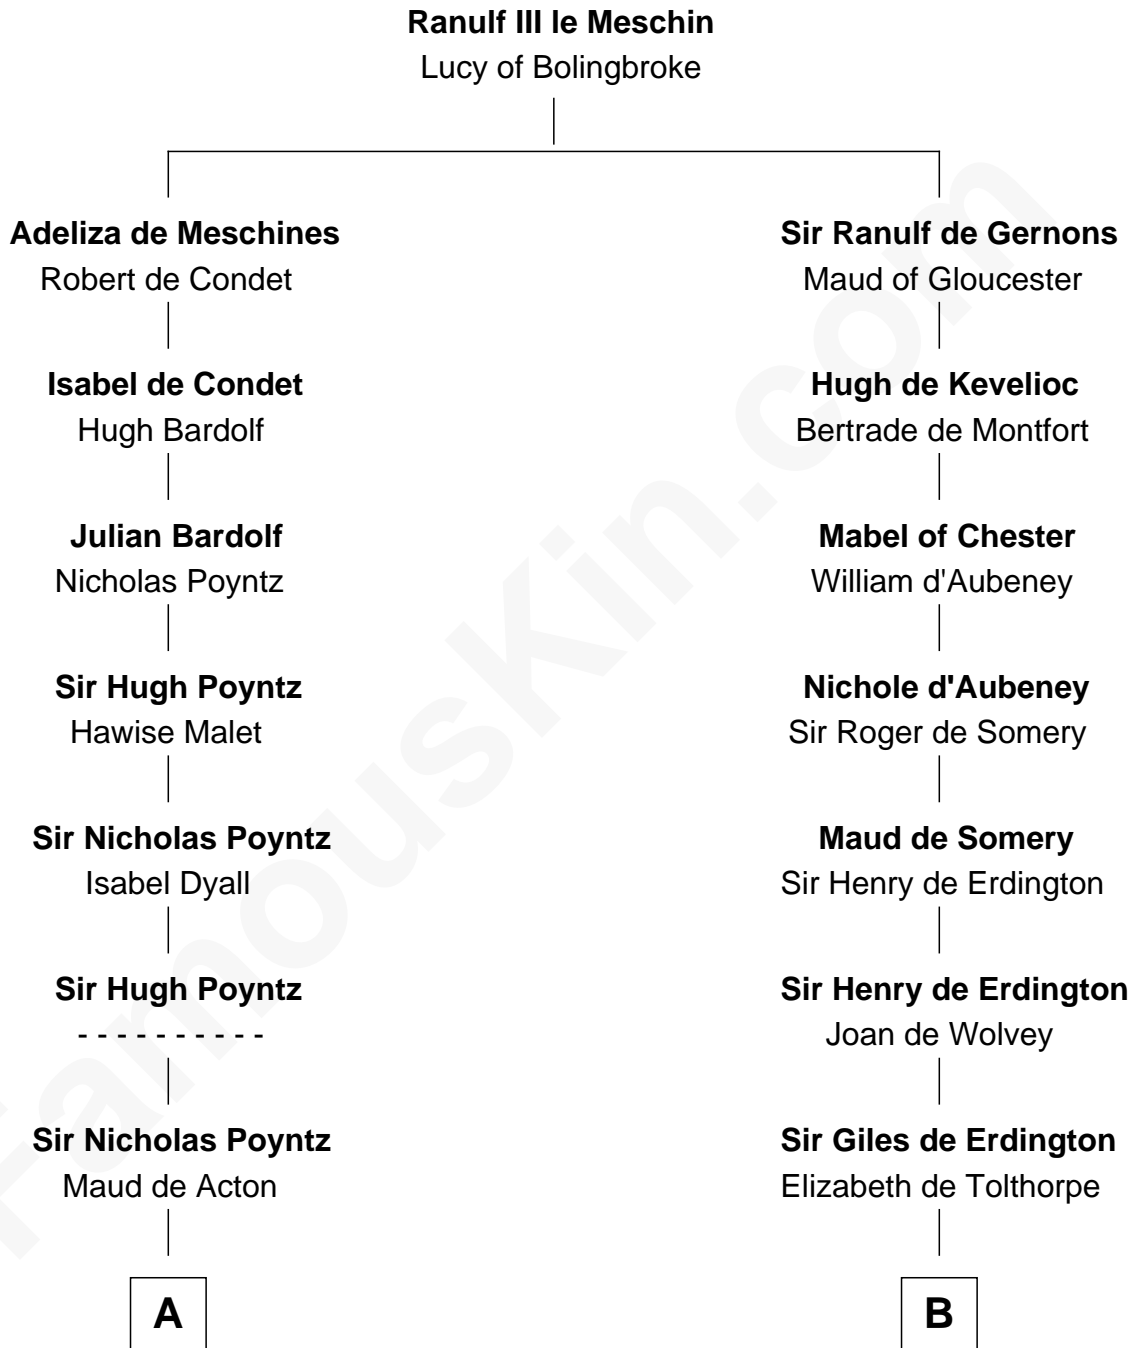

FamousKin.com

Relationship Chart of

Robert Townsend

Member of the Culper Spy Ring during the American Revolution

19th cousin 2 times removed of

John Hancock

Signer of the Declaration of Independence

C

Job Almy
Mary Unthank

Audrey Almy
James Townsend

Jacob Townsend
Phoebe Seaman

Samuel Townsend
Sarah Stoddard

Robert Townsend
Spy known as "Culper Jr."

D

Elizabeth Clarke
John Hancock

Rev. John Hancock
Mary Hawke