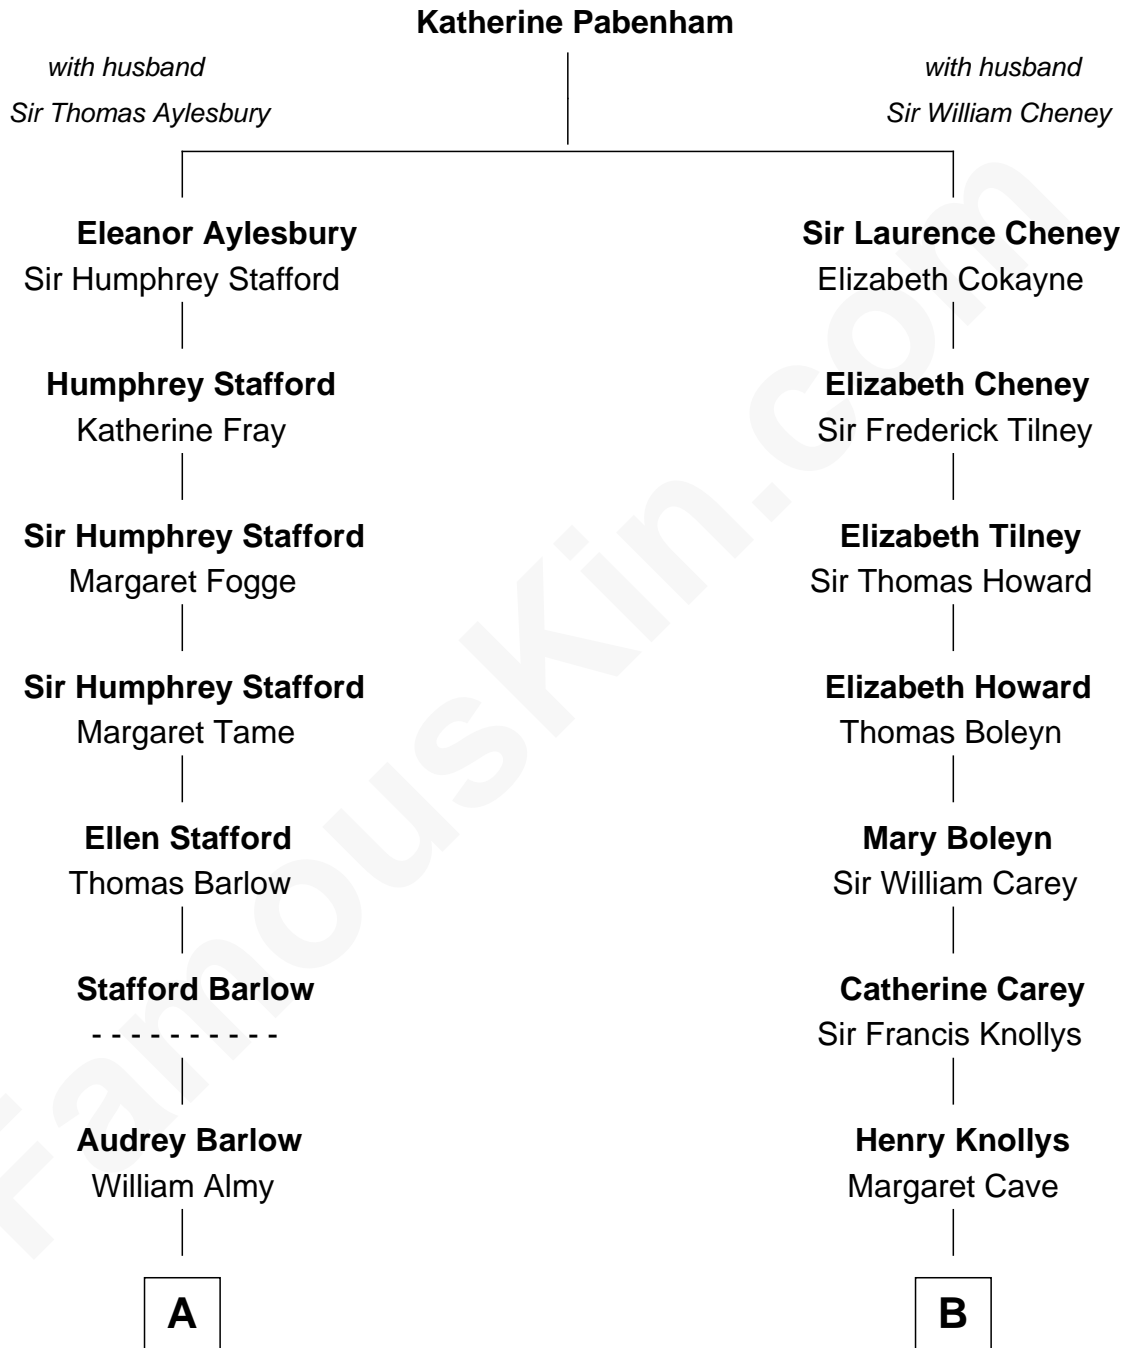

FamousKin.com

Relationship Chart of

Robert Townsend

Member of the Culper Spy Ring during the American Revolution

11th cousin 3 times removed of

Charles Darwin
Theory of Evolution

A

Job Almy
Mary Unthank

Audrey Almy
James Townsend

Jacob Townsend
Phoebe Seaman

Samuel Townsend
Sarah Stoddard

Robert Townsend
Spy known as "Culper Jr."

B

Lettice Knollys
William Paget

William Paget
Frances Rich

Penelope Paget
Philip Foley

Paul Foley
Elizabeth Turton

Penelope Foley
Charles Howard

Mary Howard
Erasmus Darwin

Dr. Robert Waring Darwin
Susanna Wedgwood

Charles Darwin
Theory of Evolution