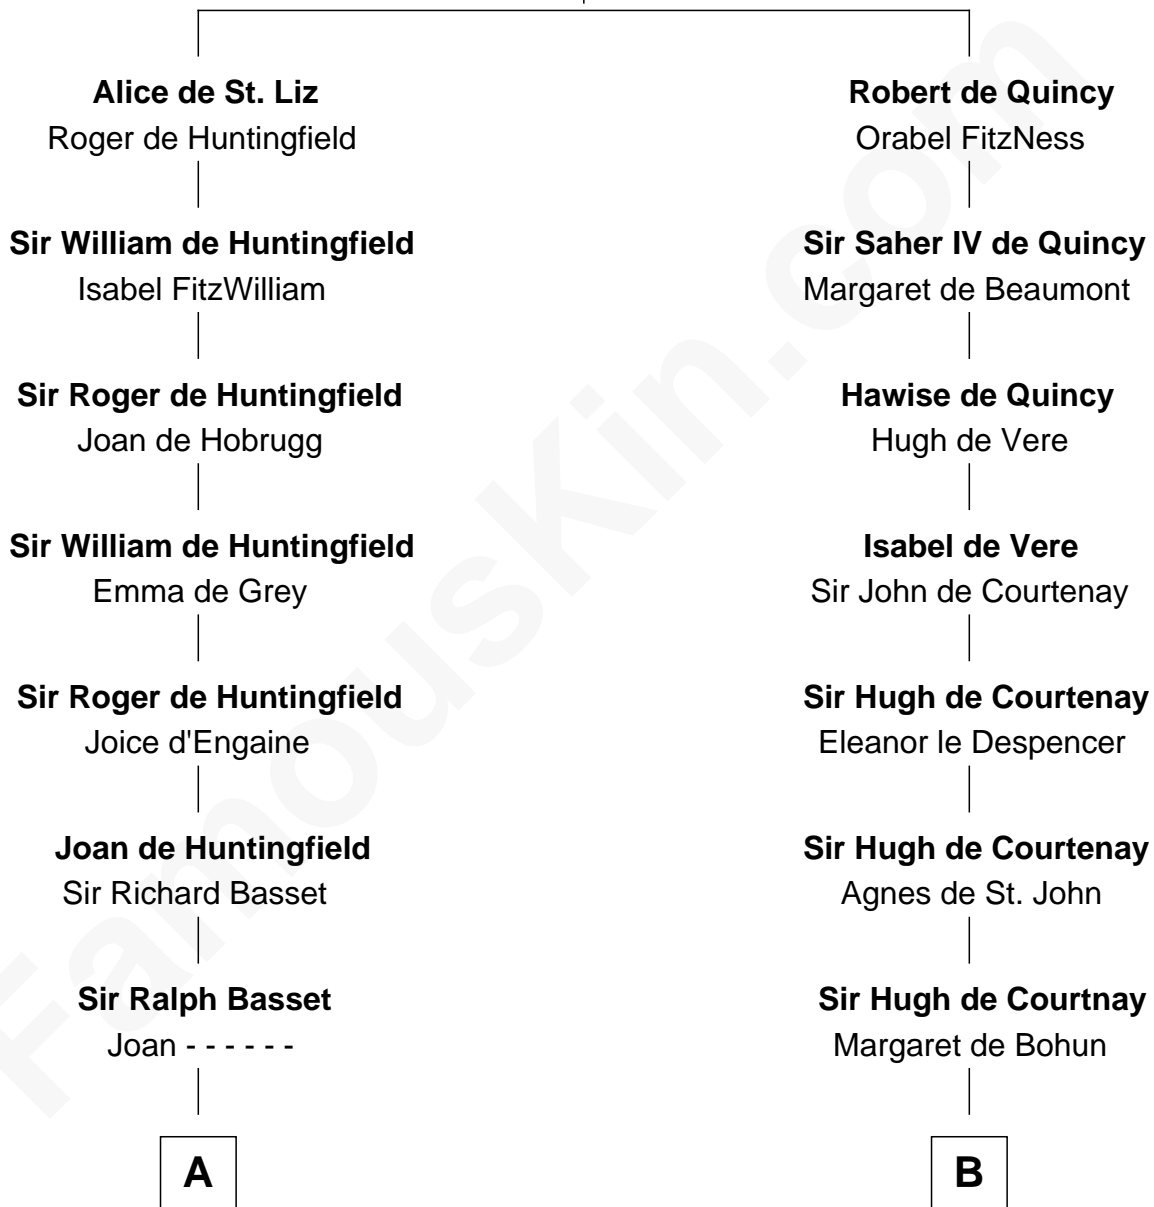

FamousKin.com

Relationship Chart of

Robert Townsend

Member of the Culper Spy Ring during the American Revolution

21st cousin of

Charles Darwin
Theory of Evolution

Saheer I de Quincy
Maud de St. Liz

C

Job Almy
Mary Unthank

Audrey Almy
James Townsend

Jacob Townsend
Phoebe Seaman

Samuel Townsend
Sarah Stoddard

Robert Townsend
Spy known as "Culper Jr."

D

Paul Foley
Elizabeth Turton

Penelope Foley
Charles Howard

Mary Howard
Erasmus Darwin

Dr. Robert Waring Darwin
Susanna Wedgwood

Charles Darwin
Theory of Evolution

FamousKin.com