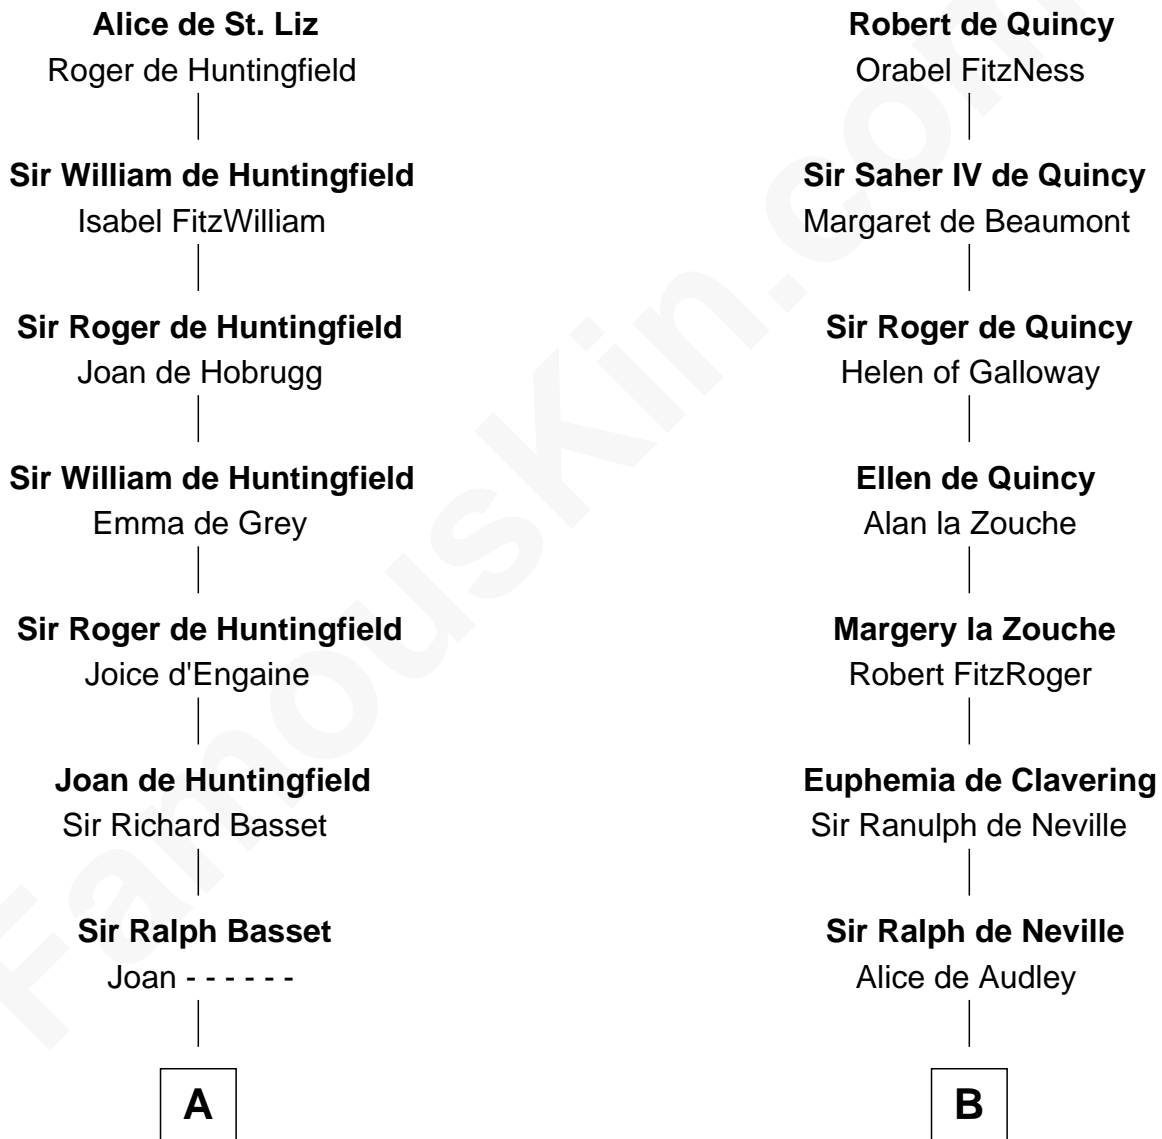

FamousKin.com  
Relationship Chart of  
Robert Townsend

Member of the Culper Spy Ring during the American Revolution

13th cousin 8 times removed of

Catherine Parr

6th Wife of King Henry VIII

Saher I de Quincy

Maud de St. Liz

**C**

—  
**Job Almy**

Mary Unthank

—  
**Audrey Almy**

James Townsend

—  
**Jacob Townsend**

Phoebe Seaman

—  
**Samuel Townsend**

Sarah Stoddard

—  
**Robert Townsend**

*Spy known as "Culper Jr."*

FamousKin.com