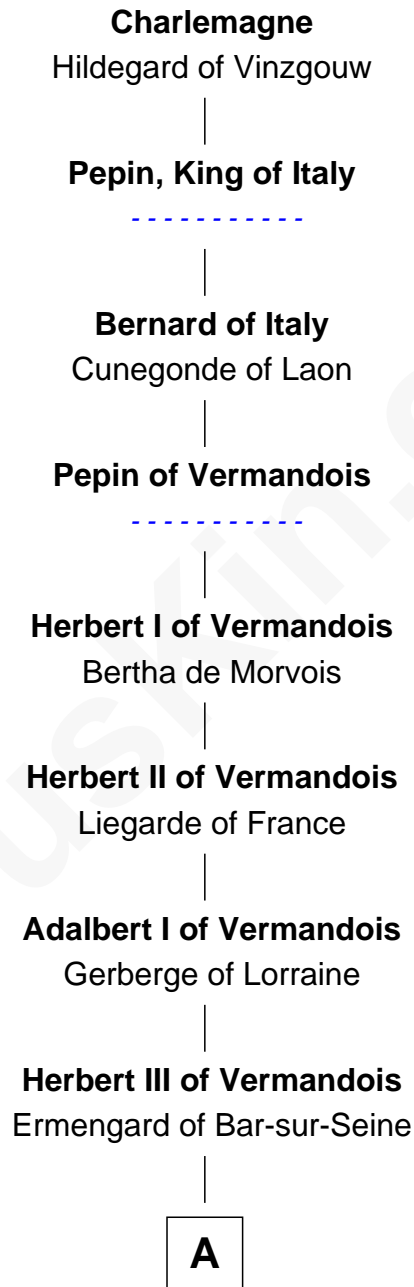

## Relationship Chart of

### Robert Townsend

*Member of the Culper Spy Ring during the American Revolution*

30th Great-grandson of

**Charlemagne**

*King of the Franks*

**A**

**Otho of Vermandois**

Parvia - - - - -

**Herbert IV of Vermandois**

Adèle of Valois

**Adèle of Vermandois**

Hugh I of Vermandois

**Isabel de Vermandois**

William de Warenne

**Gundred de Warenne**

William I de Lancaster