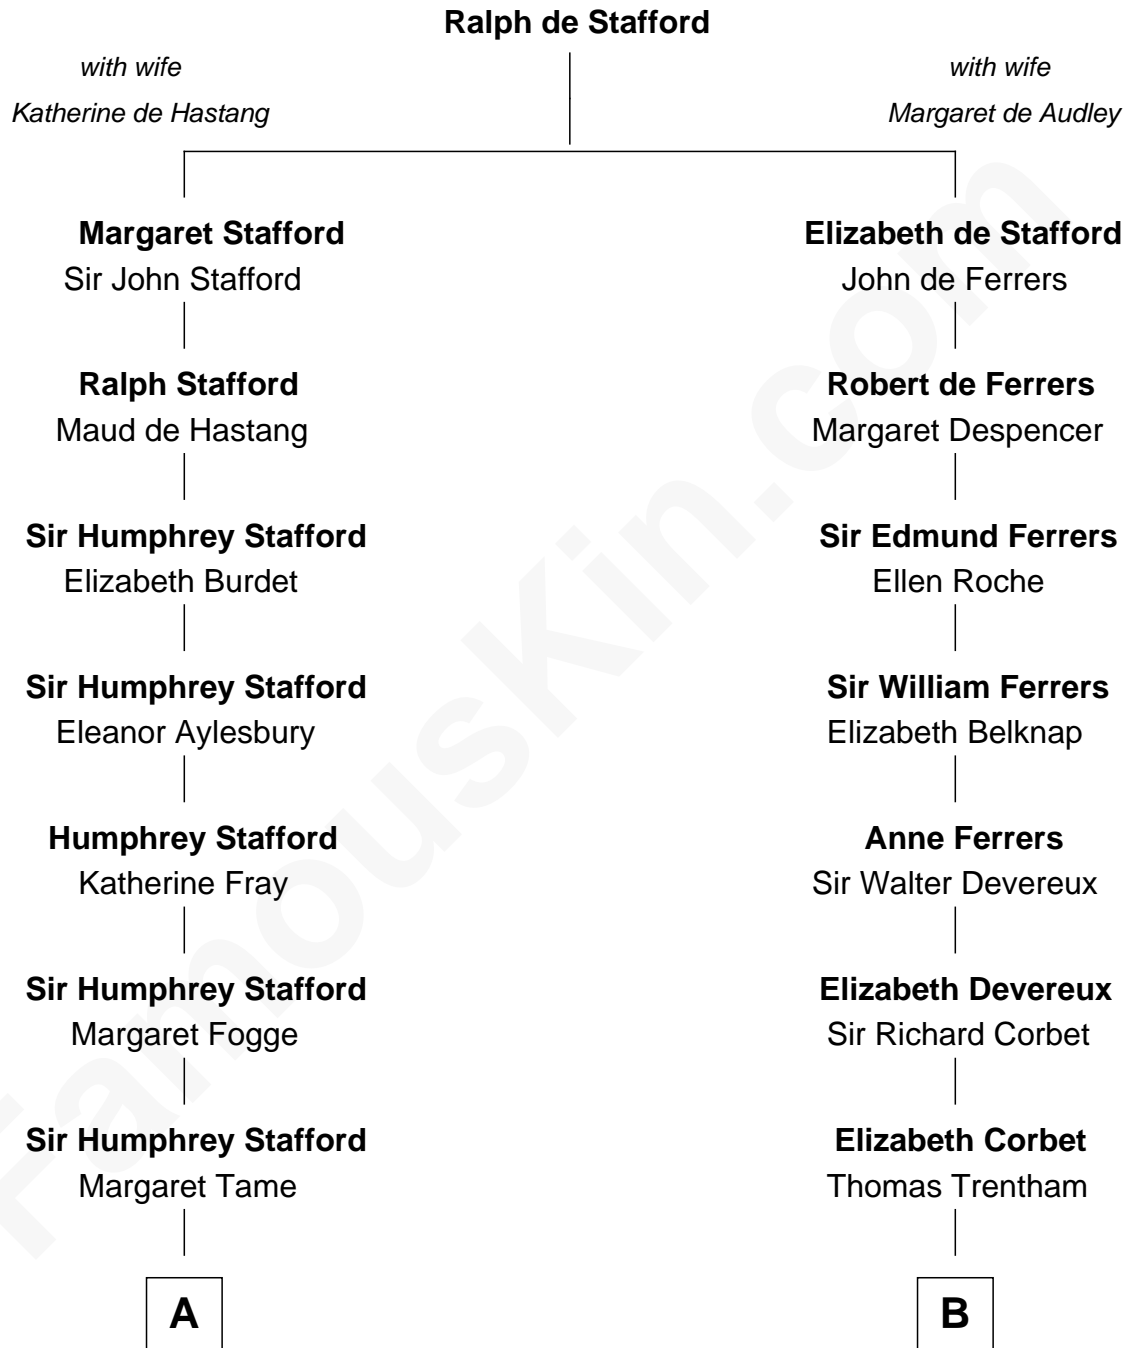

## Relationship Chart of

### Robert Townsend

Member of the Culper Spy Ring during the American Revolution

14th cousin 7 times removed of

**Paget Brewster**  
TV Actress

**C**

—  
**Susan Savage Wilson**

John Ledyard Hodge

—  
**Ellen Mackenzie Hodge**

Dr. George Washington Wales Brewster

—  
**George Washington Wales Brewster**

Joan Ryerson

—  
**Galen Brewster**

Hathaway Tew

—  
**Paget Brewster**

*TV Actress*