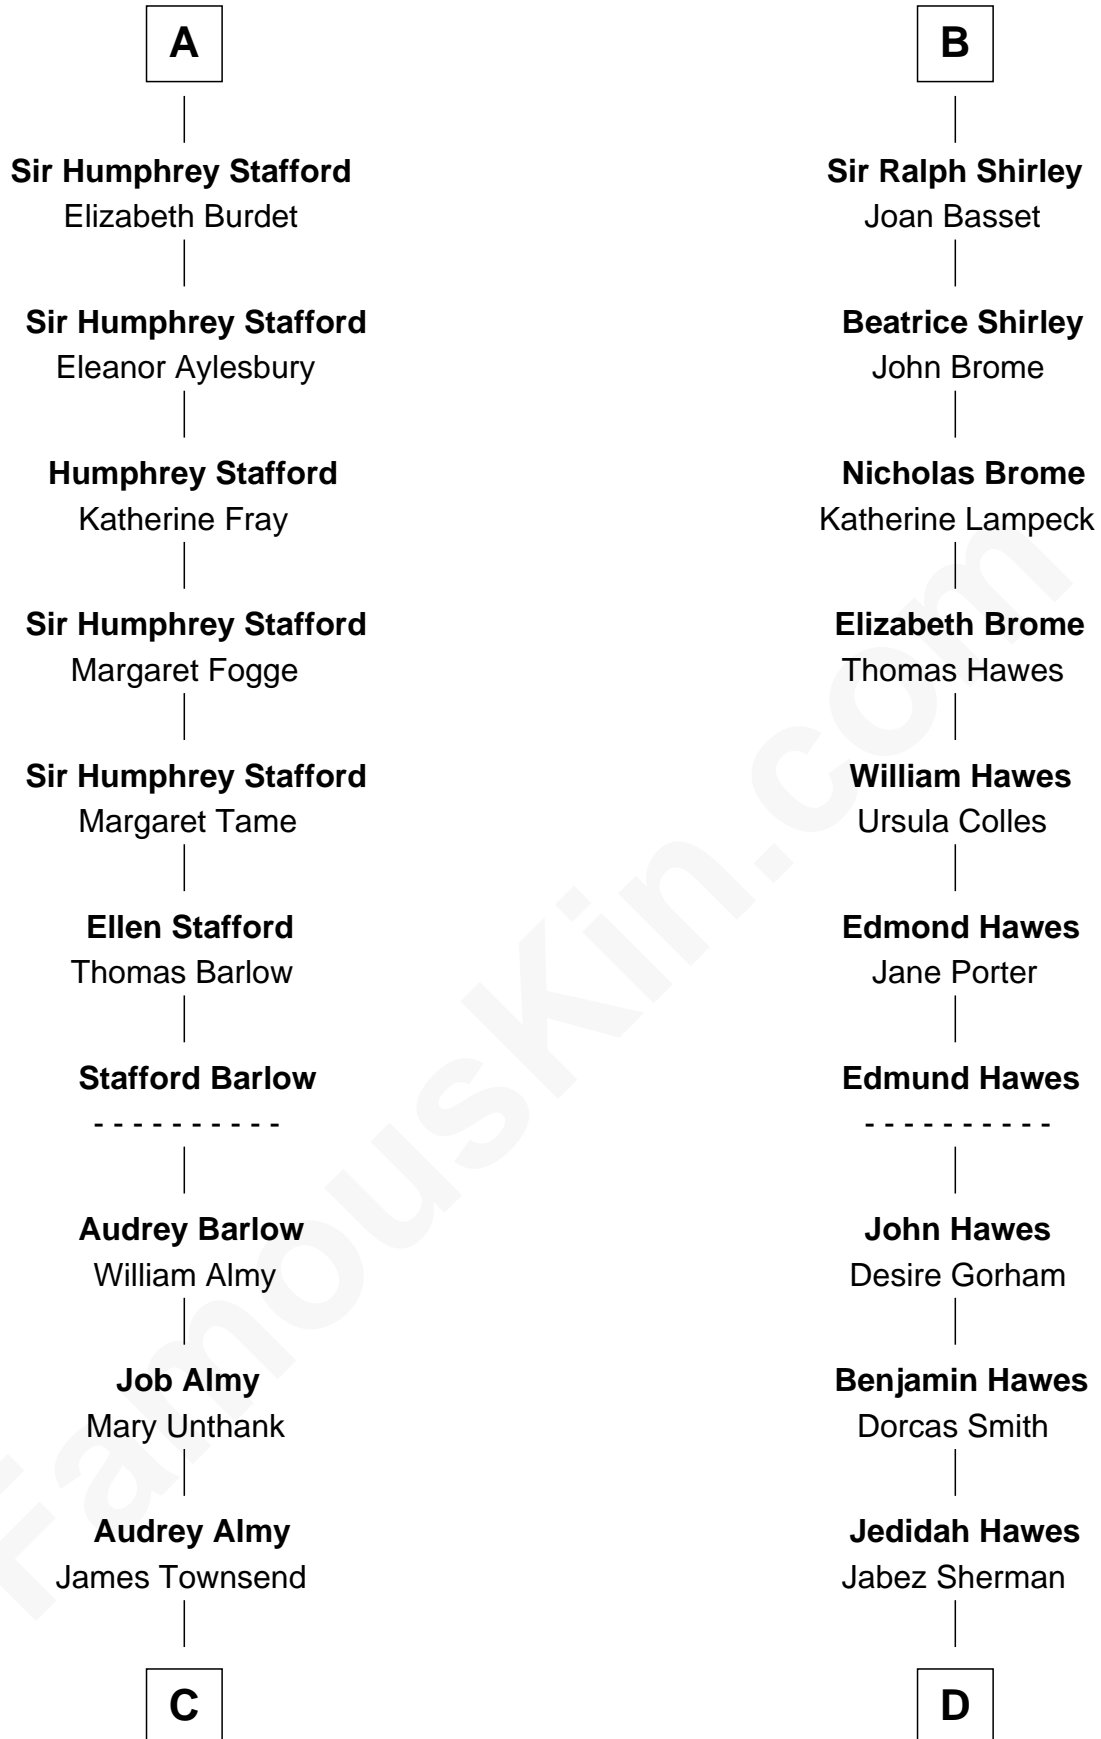

FamousKin.com

Relationship Chart of

Robert Townsend

Member of the Culper Spy Ring during the American Revolution

19th cousin 2 times removed of

James Sherman

27th U.S. Vice-President

Sir William Longespee

Ela of Salisbury

C

Jacob Townsend

Phoebe Seaman

Samuel Townsend

Sarah Stoddard

Robert Townsend

Spy known as "Culper Jr."

D

Prince Sherman

Sarah Sherman

Jahaziel Sherman

Nancy Winslow

Richard Winslow Sherman

Frances Lucretia Williams

Mary Frances Sherman