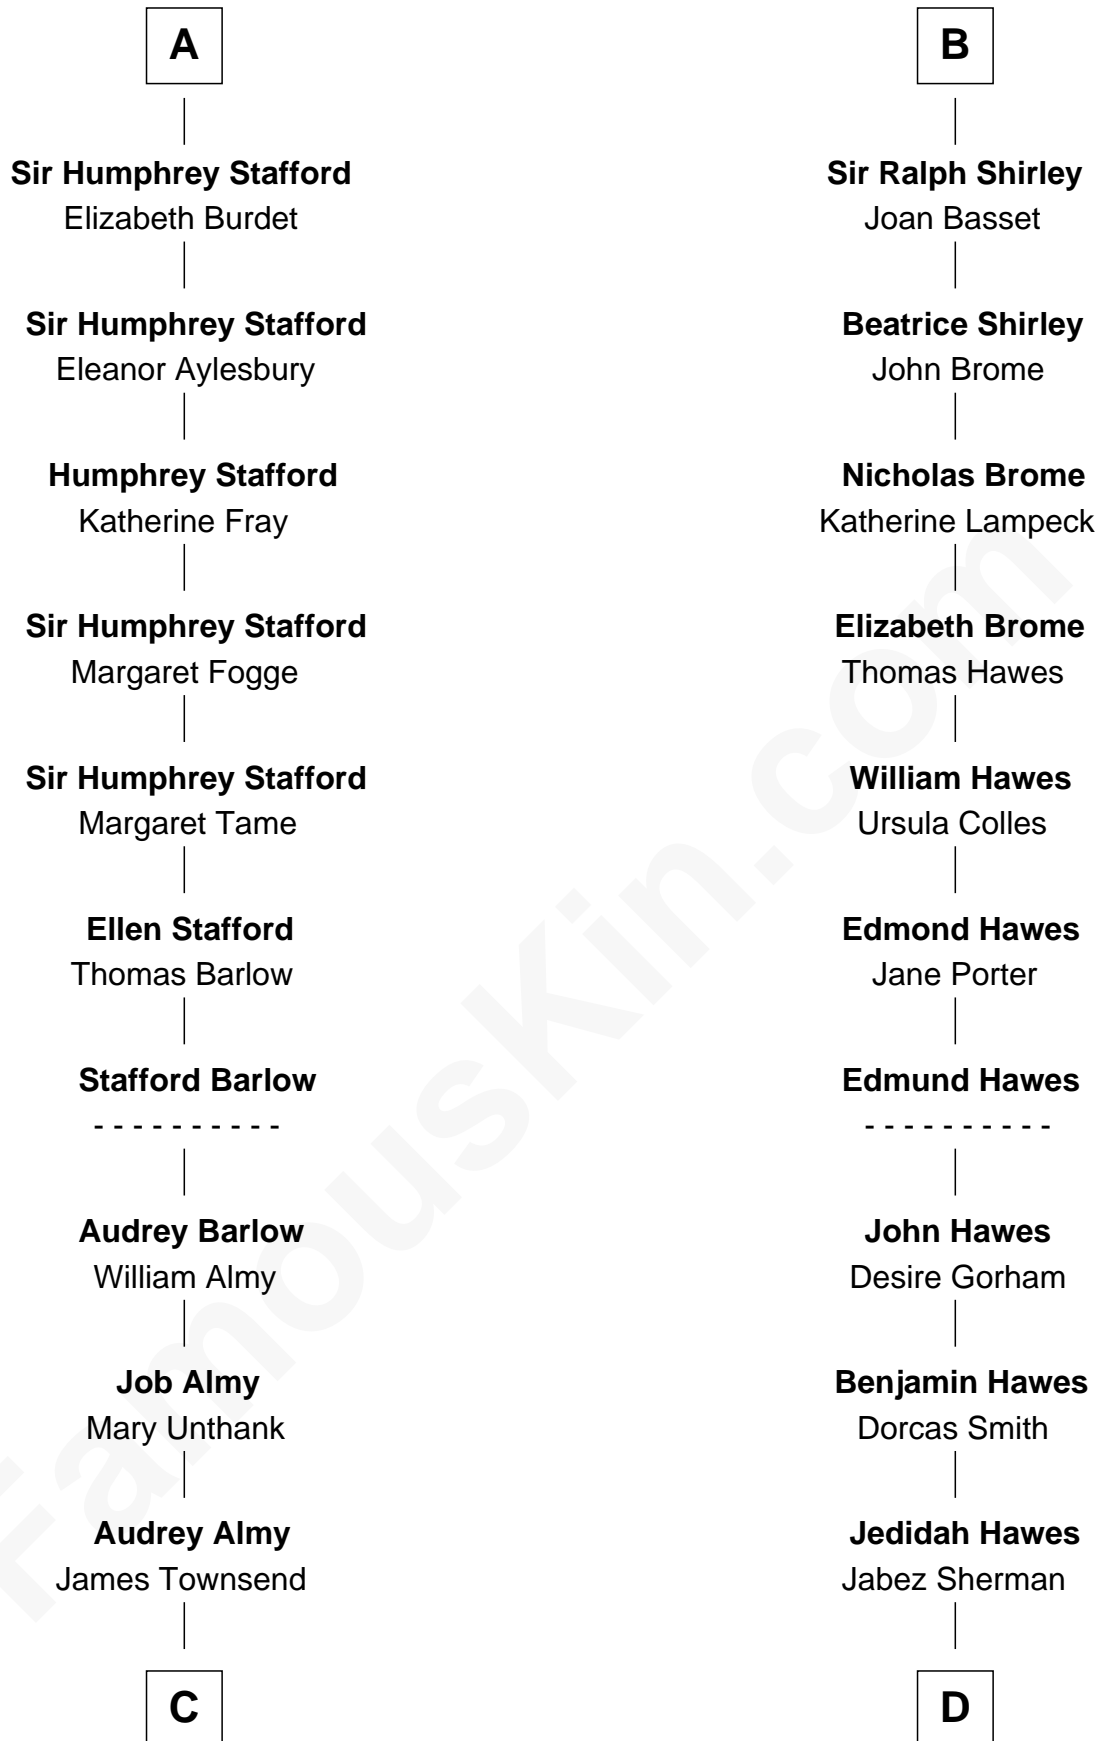

## Relationship Chart of

### Robert Townsend

*Member of the Culper Spy Ring during the American Revolution*

19th cousin 2 times removed of

**James Sherman**

*27th U.S. Vice-President*

**C**

**Jacob Townsend**

Phoebe Seaman

**Samuel Townsend**

Sarah Stoddard

**Robert Townsend**

*Spy known as "Culper Jr."*

**D**

**Prince Sherman**

Sarah Sherman

**Jahaziel Sherman**

Nancy Winslow

**Richard Winslow Sherman**

Frances Lucretia Williams

**Mary Frances Sherman**

Richard Updike Sherman

**James Sherman**

*27th U.S. Vice-President*

FamousKin.com