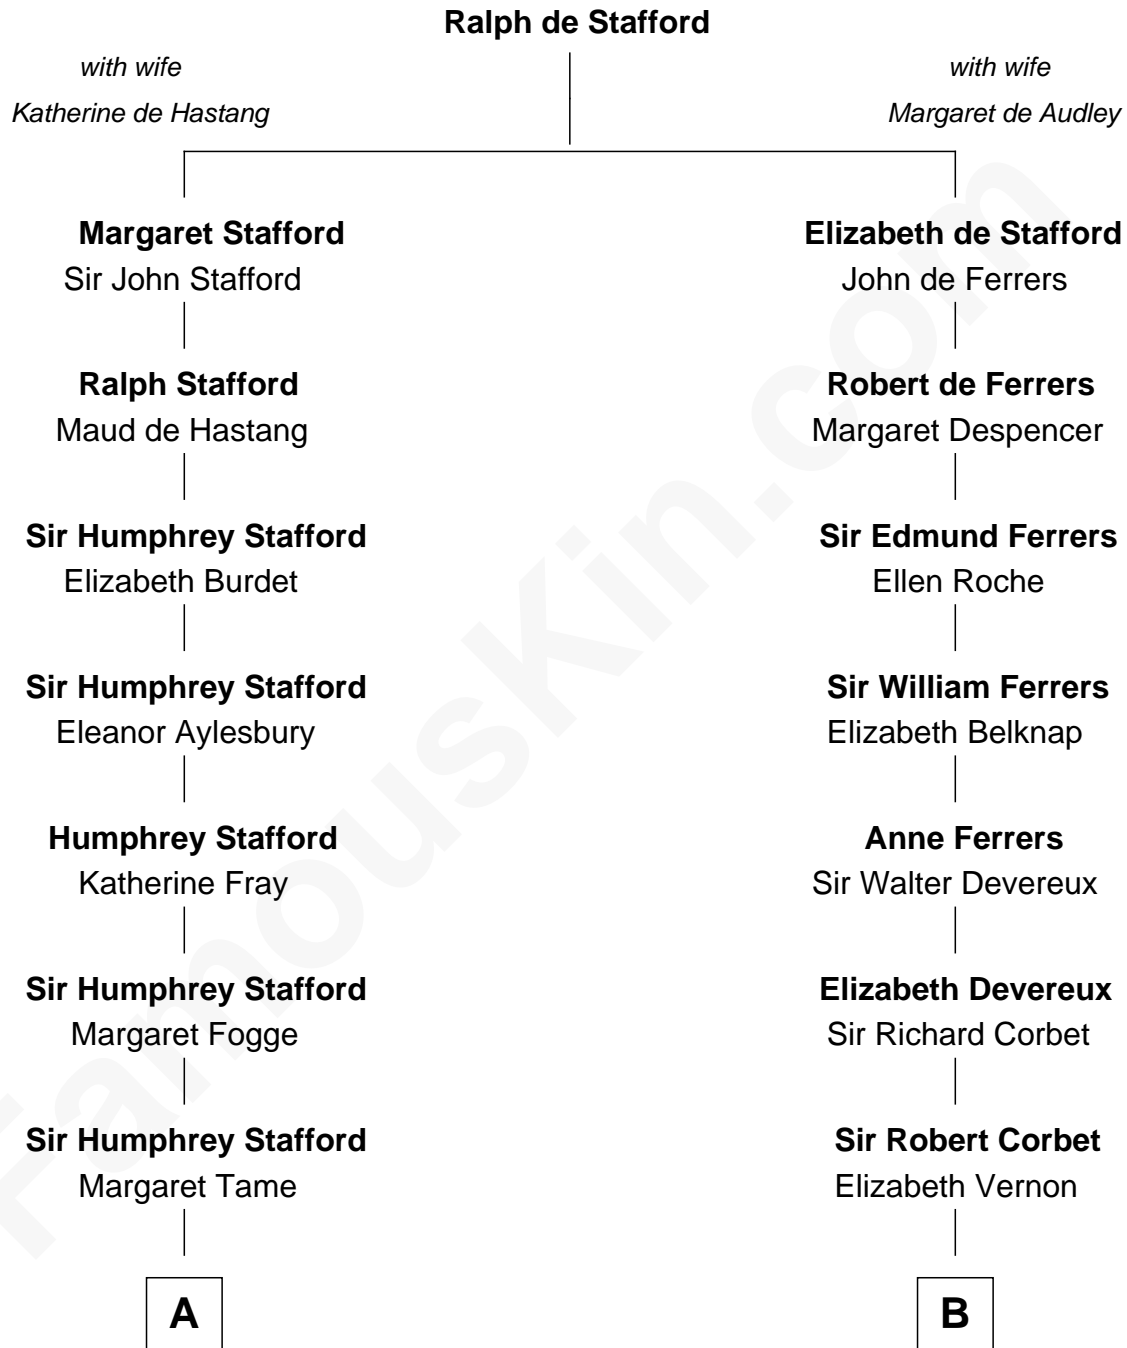

FamousKin.com

Relationship Chart of

Robert Townsend

Member of the Culper Spy Ring during the American Revolution

14th cousin 6 times removed of

John Foster Dulles

52nd U.S. Secretary of State